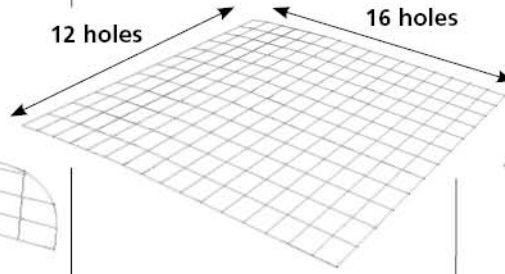

Parts List

Run Panel Lower
041.1000

Run Panel Upper
041.1001

Run Panel Skirt
041.1002

Run Panel Skirt Corner
041.1003

Run Panel Gable Centre
041.1004

Run Panel Gable Side
041.1005

Run Panel Roof
041.1006