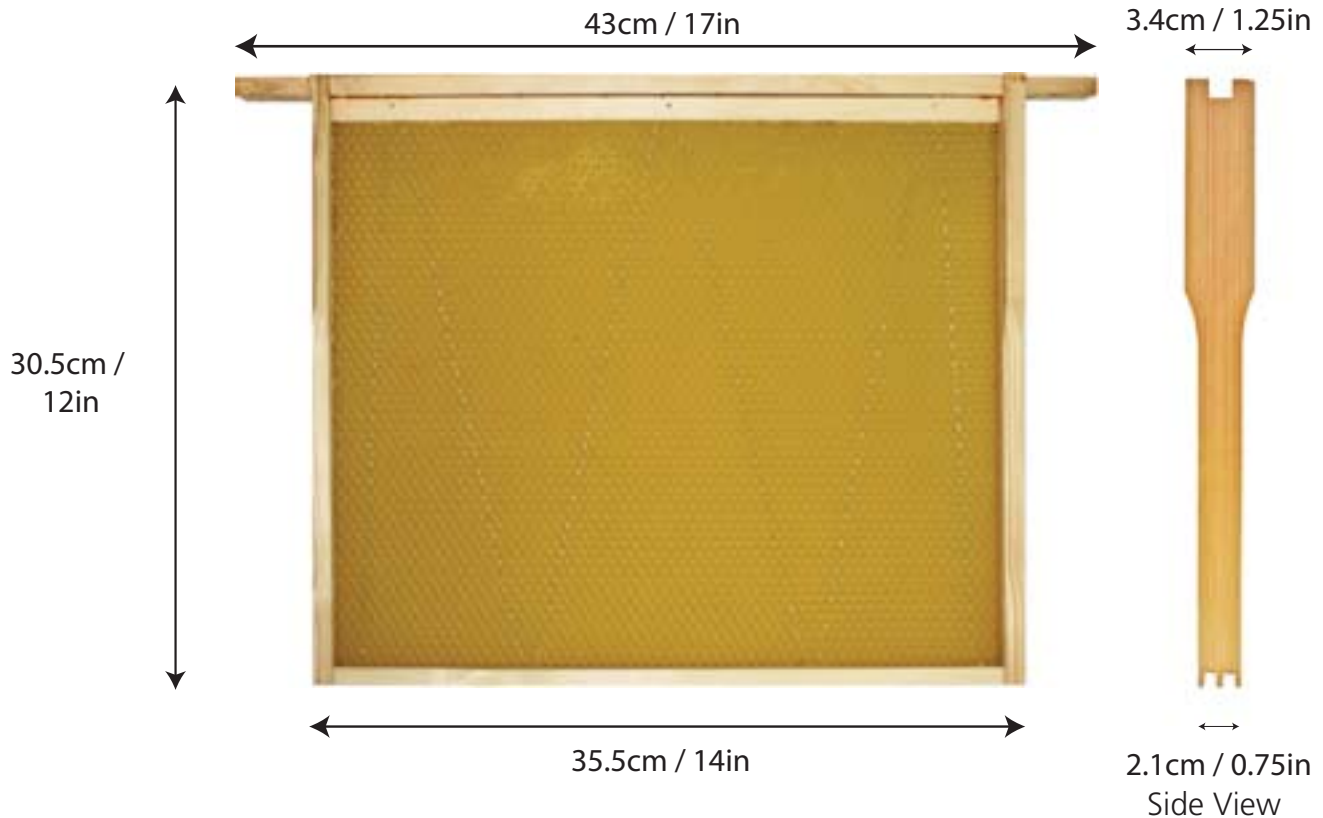

The Beehaus uses the standard National frame sizes used in the UK and they are therefore completely interchangeable with standard national beehives and equipment such as honey extractors.

Beehaus Brood Frame - Commonly known as a 14x12 or National Deep Brood Frame.

Beehaus Super Frame - Commonly known as a National Super Frame.

Super frames come in two different thickness either Manley or Hoffman.

You can fit 5 Manley frames in 1 Beehaus super. You can fit 6 Hoffman frames in 1 Beehaus super.