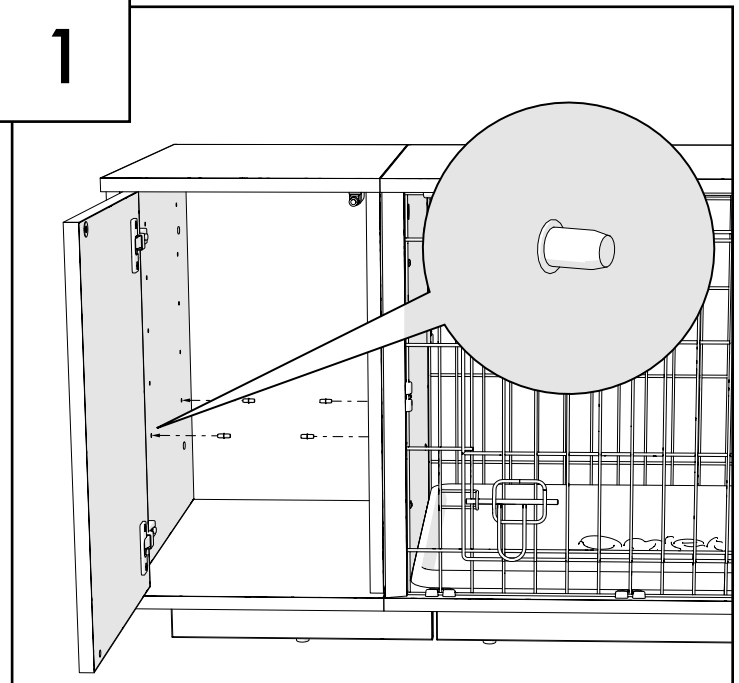

065.0061: Wardrobe
Shelf Fixing Pack

1