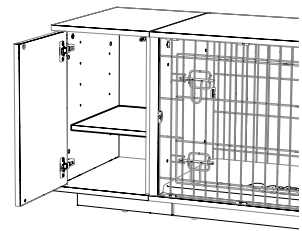

fido® studio

Omlet®

Shelf Instruction Manual

Bedienungsanleitung
Manuel D'instructions
Handleiding
Manual De Instrucciones
Manuale Di Istruzioni

What you have received

· DE Das haben Sie erhalten · FR Qu'avez-vous reçu · NL Wat u heeft ontvangen · ES Qué has recibido · IT Cosa avete ricevuto (Contenuto)

065.0054: Fido Studio 24 - Box D - Shelf/
065.0055: Fido Studio 36 - Box D - Shelf