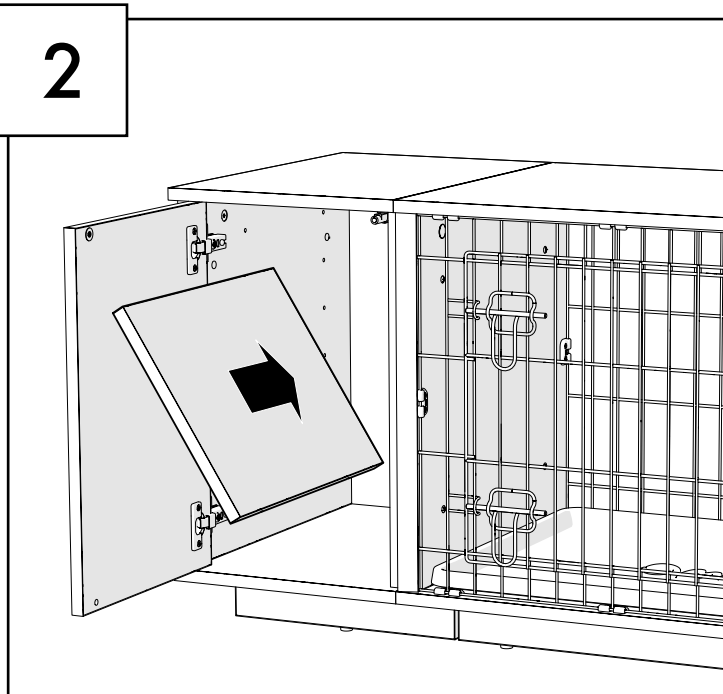

fido® studio

Omlet®

Shelf Instruction Manual

Bedienungsanleitung
Manuel D'instructions
Handleiding
Manual De Instrucciones
Manuale Di Istruzioni

What you have received

· DE Das haben Sie erhalten · FR Qu'avez-vous reçu · NL Wat u heeft ontvangen · ES Qué has recibido · IT Cosa avete ricevuto (Contenuto)

065.0054: Fido Studio 24 - Box D - Shelf/
065.0055: Fido Studio 36 - Box D - Shelf

065.0061: Wardrobe
Shelf Fixing Pack

1

2

3