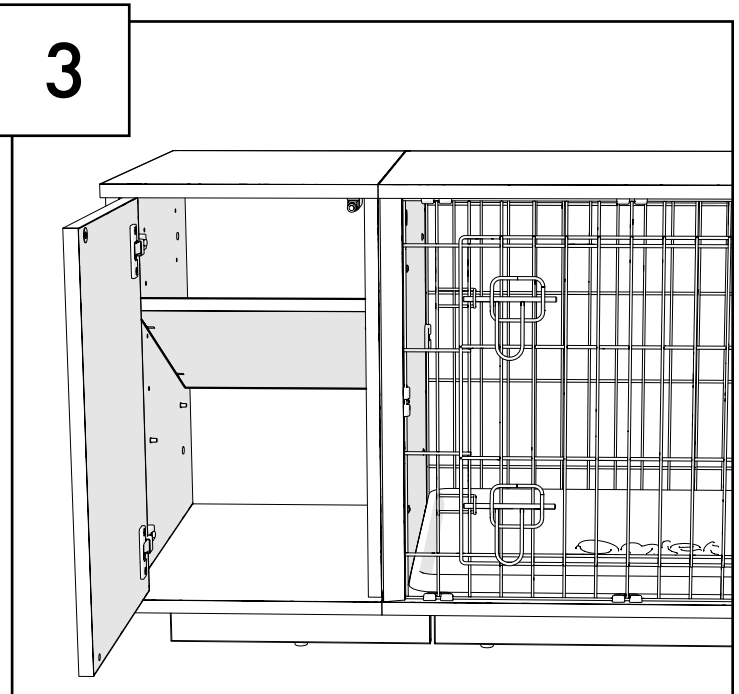

fido® studio

Omlet®

Shelf Instruction Manual

Bedienungsanleitung
Manuel D'instructions
Handleiding
Manual De Instrucciones
Manuale Di Istruzioni

What you have received

· DE Das haben Sie erhalten · FR Qu'avez-vous reçu · NL Wat u heeft ontvangen · ES Qué has recibido · IT Cosa avete ricevuto (Contenuto)

065.0054: Fido Studio 24 - Box D - Shelf/
065.0055: Fido Studio 36 - Box D - Shelf

065.0061: Wardrobe
Shelf Fixing Pack

1

2

3