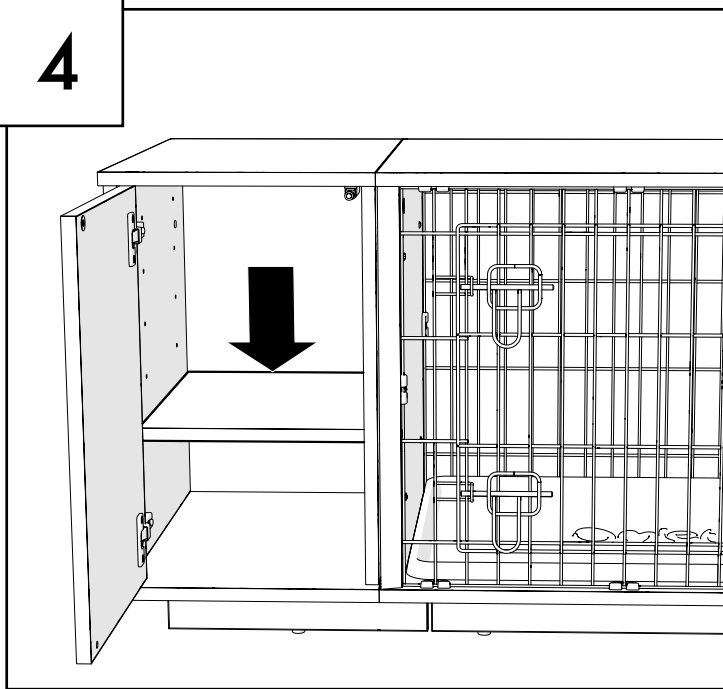

4

5

For further information...

· DE Für weitere Informationen... · FR Pour plus d'informations... · NL Voor meer informatie of advies... · ES Para más información... · IT Per ulteriori informazioni...

UK   www.omlet.co.uk · t. 01295 750094 · email. hello@omlet.co.uk

DE   www.omlet.de · t. +49 911 3749072 · email. hallo@omlet.de

FR   www.omlet.fr · t. 01 76 35 05 20 · email. hello@omlet.co.uk

NL   www.omlet.nl · t. 085 888 3571 · email. hello@omlet.co.uk

ES   www.omlet.es · t. 0932 201 199 · email. info@omlet.es

IT   www.omlet.it · t. +44 1295 750 094 · email. hello@omlet.co.uk

IE   www.omlet.ie · t. +44 1295 750 094 · email. hello@omlet.co.uk

US   www.omlet.us · t. 1 646 4341 104 · email. hello@omlet.co.uk

AUS   www.omlet.com.au · t. 02 8103 4124 · email. info@omlet.com.au