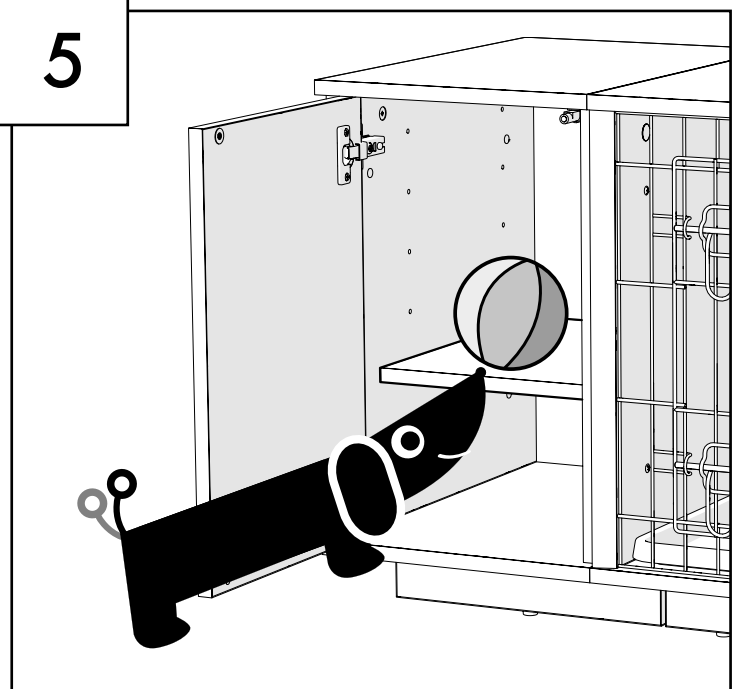

4

5

For further information...

· DE Für weitere Informationen... · FR Pour plus d'informations... · NL Voor meer informatie of advies... · ES Para más información... · IT Per ulteriori informazioni...

UK   www.omlet.co.uk · t. 01295 750094 · email. hello@omlet.co.uk

DE   www.omlet.de · t. +49 911 3749072 · email. hallo@omlet.de

FR   www.omlet.fr · t. 01 76 35 05 20 · email. hello@omlet.co.uk

NL   www.omlet.nl · t. 085 888 3571 · email. hello@omlet.co.uk

ES   www.omlet.es · t. 0932 201 199 · email. info@omlet.es

IT   www.omlet.it · t. +44 1295 750 094 · email. hello@omlet.co.uk

IE   www.omlet.ie · t. +44 1295 750 094 · email. hello@omlet.co.uk

US   www.omlet.us · t. 1 646 4341 104 · email. hello@omlet.co.uk

AUS   www.omlet.com.au · t. 02 8103 4124 · email. info@omlet.com.au