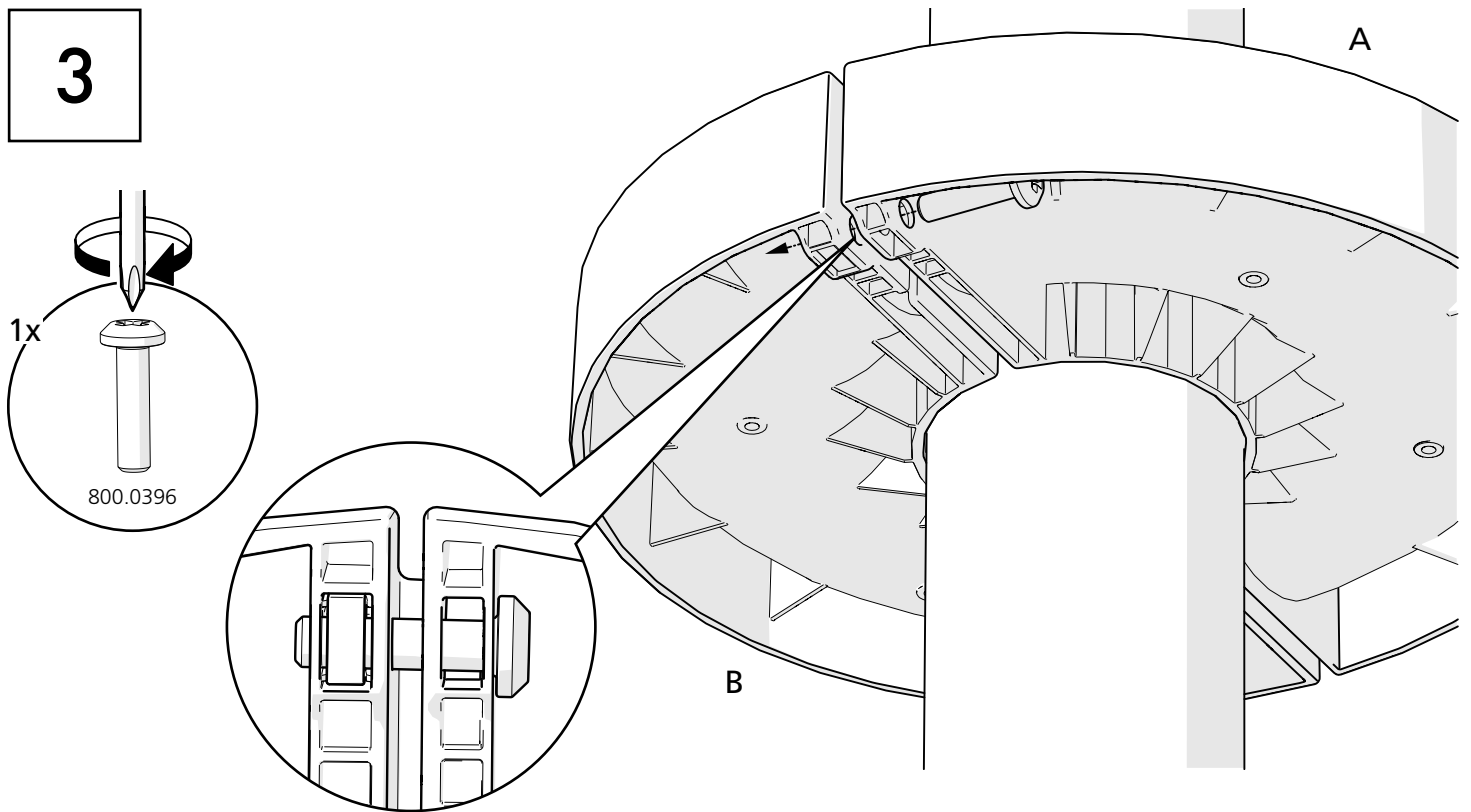

2

3

Omlet®

Please Reuse,
Compost,
Recycle.

© Copyright Omlet Ltd. 2021
Design Registered, Patent Pending
Omlet is a Registered Trademark of Hebe Studio Ltd.