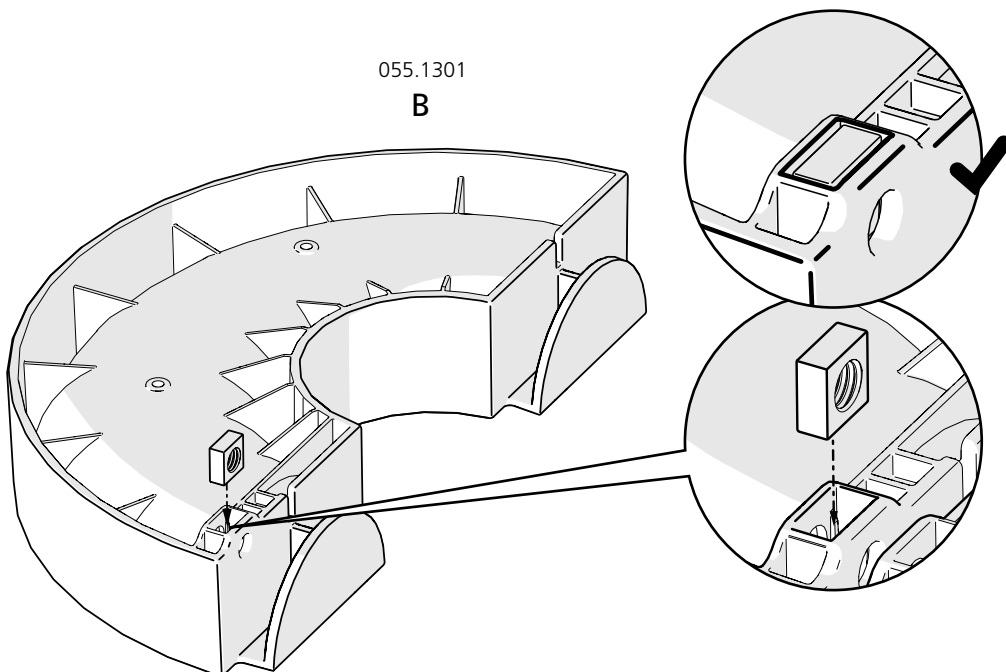

055.0321 Vertical Pole Treat Holder

Treat Holder Half A
055.1300
x1

Treat Holder Half B
055.1301
x1

Fixings Pack

Machine Screw
M4 x 16mm
800.0396
x1

Square Nut
7mm x 3mm
800.0414
x1

1

055.1301
B