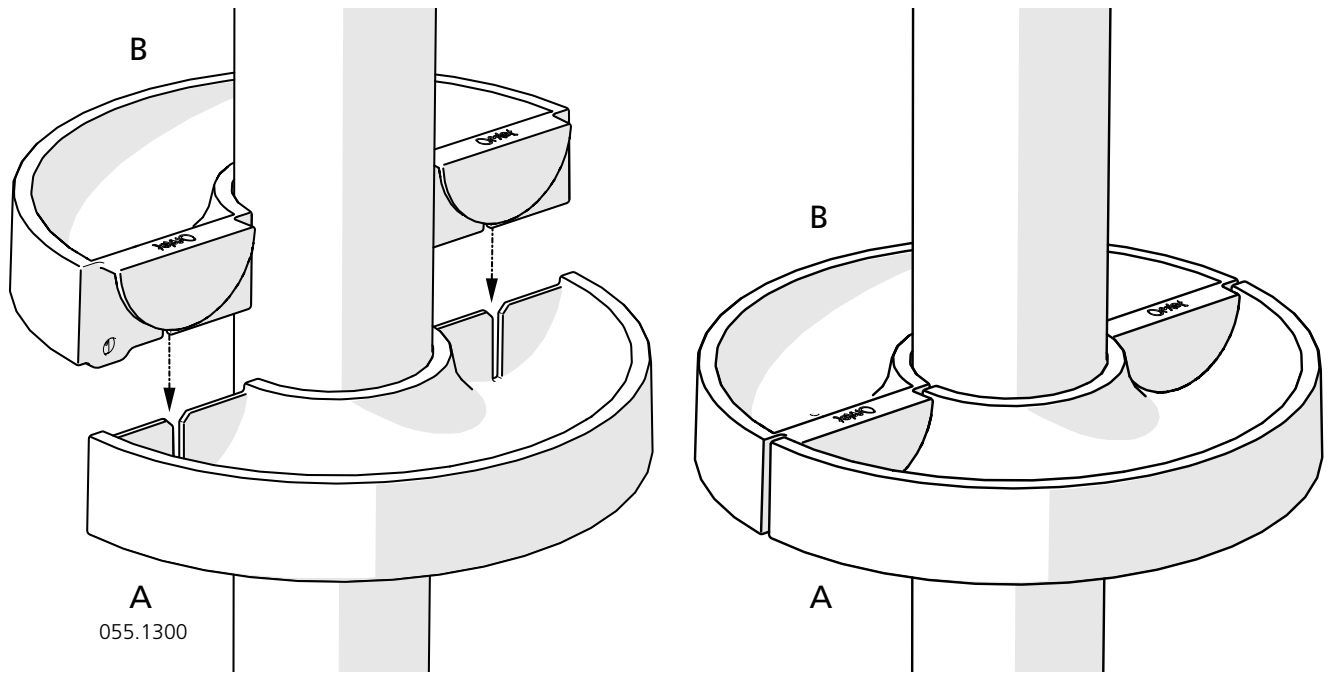

2

3

Omlet®

Please Reuse,
Compost,
Recycle.

© Copyright Omlet Ltd. 2021
Design Registered, Patent Pending
Omlet is a Registered Trademark of Hebe Studio Ltd.