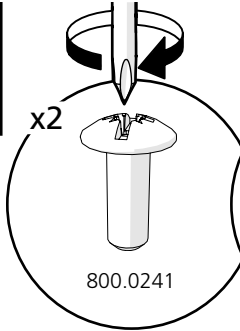

3

064.0030

4

Omlet®

Please Reuse,
Compost,
Recycle.

© Copyright Omlet Ltd. 2022
Design Registered, Patent Pending
Eglu is a Registered Trademark of Hebe Studio Ltd.
Omlet is a Registered Trademark of Hebe Studio Ltd.
820.1400 Instruction Manual Cube Frame 08/04/2022