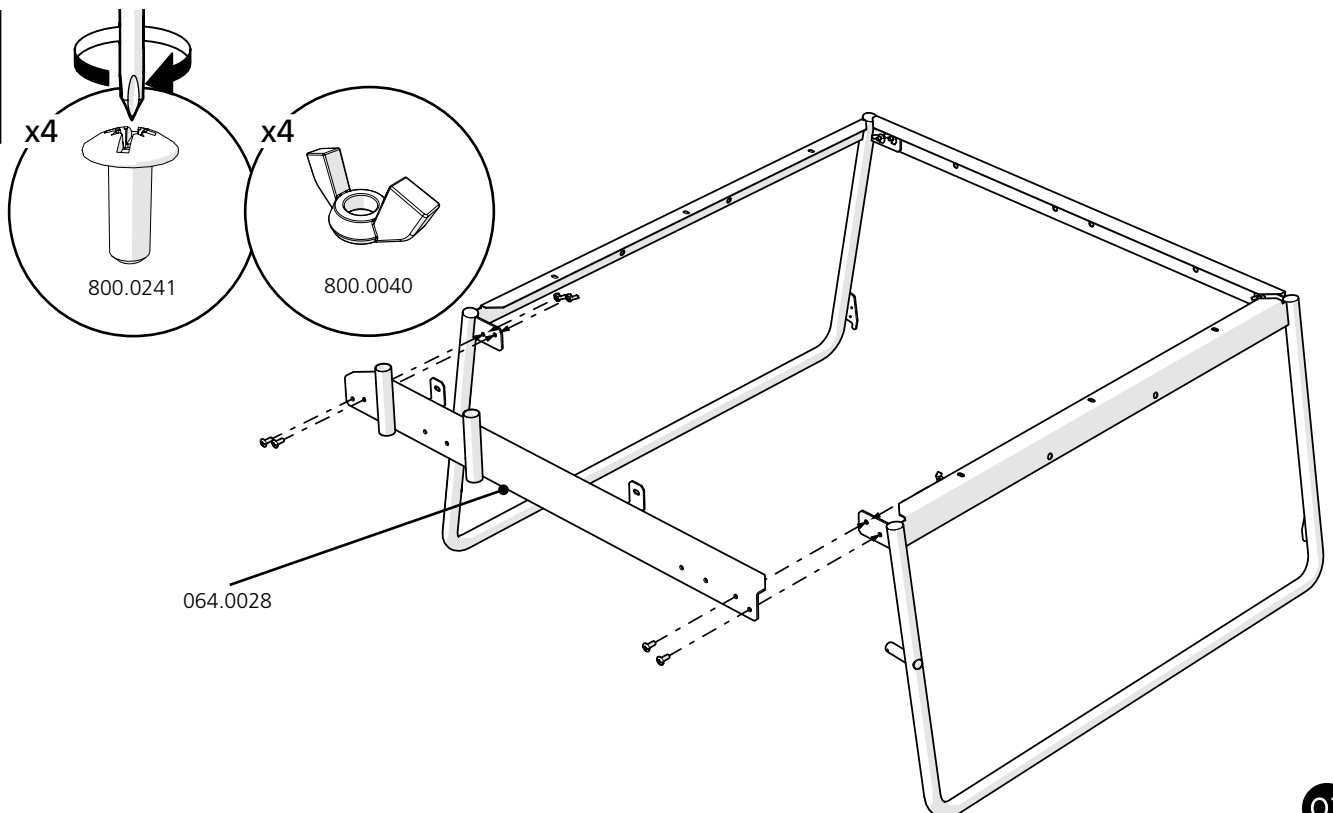

You will need...

DE Das brauchen Sie... · FR Vous aurez besoin de... · NL Wat u nodig heeft... · IT Avrai bisogno... · ES Necesitará... · SE Dubehöver...
DK Du skal bruge... · NO Du vil trenge... · PL Czego potrzebujesz...

1

2