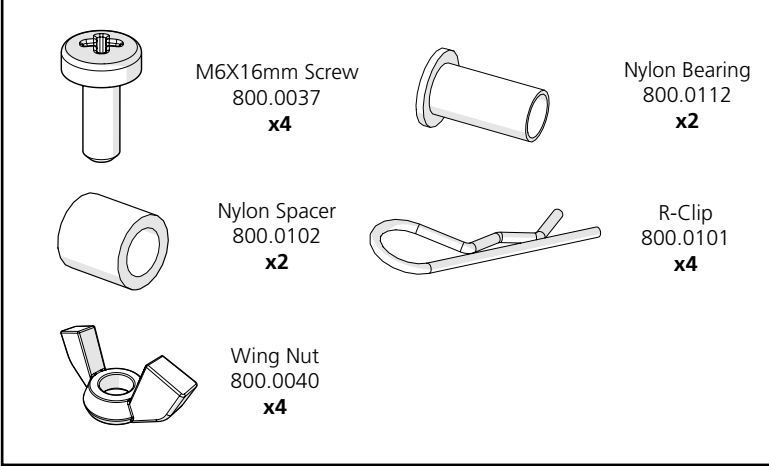

064.0038: Fixings Pack