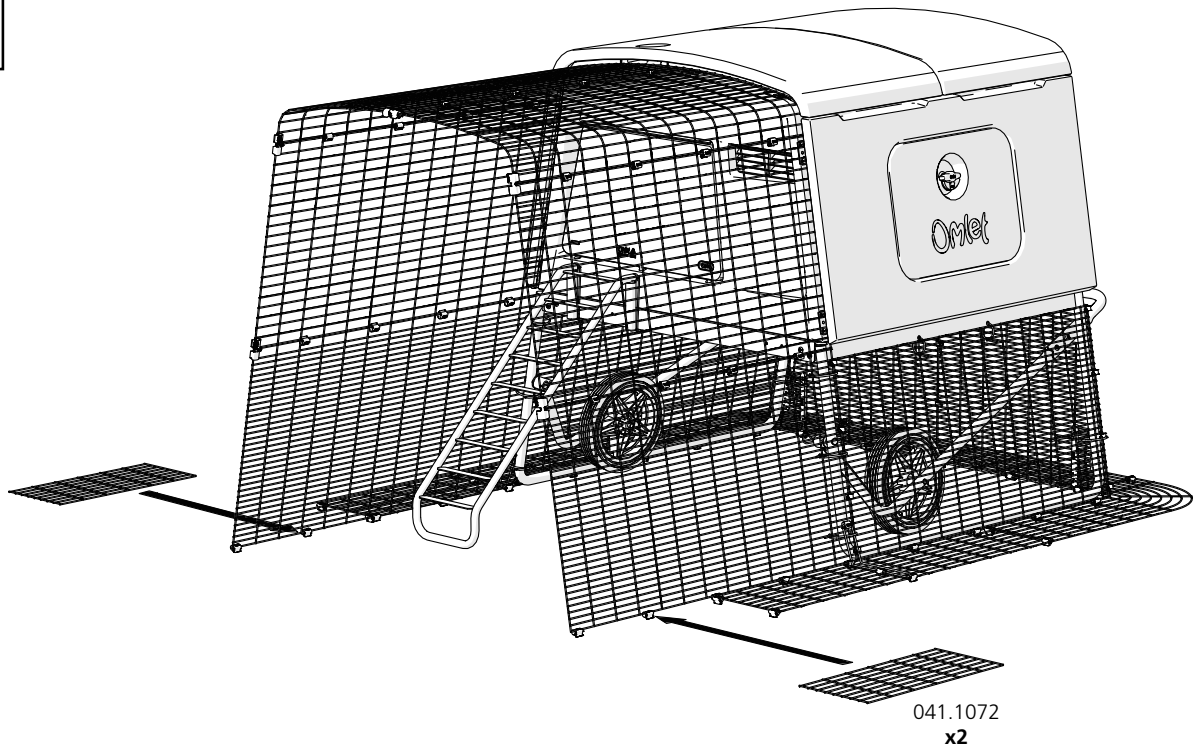

What you have received

041.0240 Cube Run Connection Kit

Run Panel Connection
Half RP
041.1263
x2

Run Panel Cube
Skirt Link
041.1072
x2

041.0244 Cube Run Connection Fixing Pack

Run Clip
810.0135
x19

Double Run Clip
810.0001
x2

Double Run Clip
810.0185
x8

Cable Tie
800.0048
x15

You will need...

1

2

3

4

5