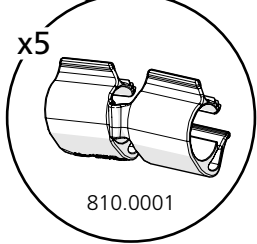

What you have received

041.0240 Cube Run Connection Kit

Run Panel Connection
Half RP
041.1263
x2

Run Panel Cube
Skirt Link
041.1072
x2

041.0244 Cube Run Connection Fixing Pack

Run Clip
810.0135
x19

Double Run Clip
810.0001
x2

Double Run Clip
810.0185
x8

Cable Tie
800.0048
x15

You will need...

1

2

3

4

5