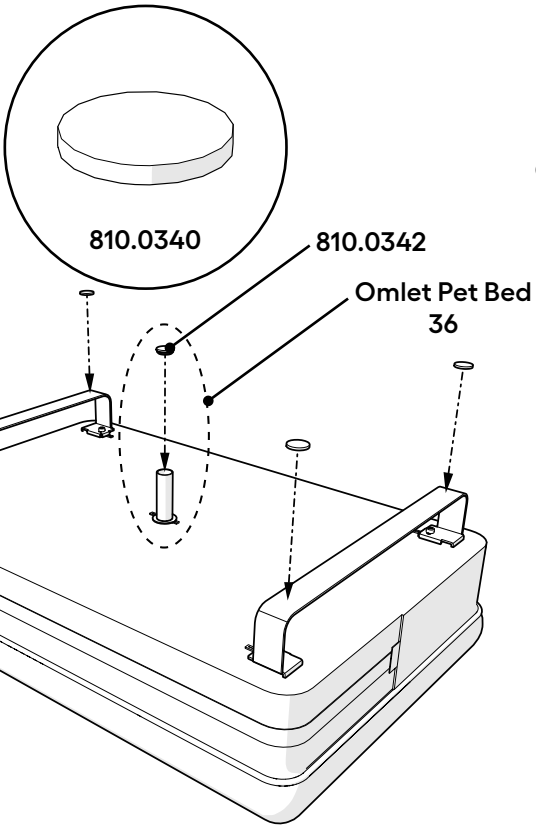

3

or

4

Topology

Omlet

Please reuse,
compost,
recycle.

© Copyright Omlet Ltd. 2024
Design registered, patent pending
Omlet is a registered trademark of Hebe Studios Ltd.
820.0820_Pet Bed Feet and Base Instruction Manual_11/01/2024