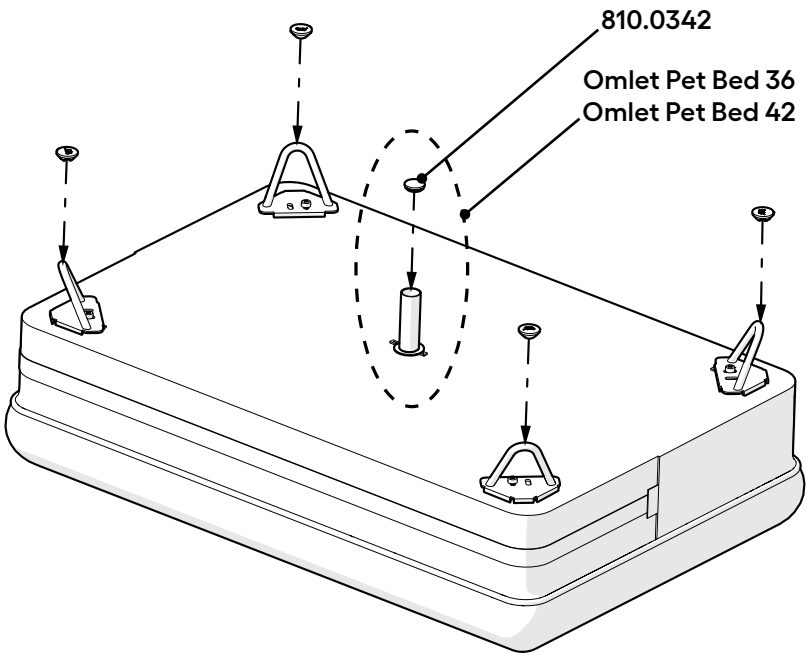

X4
Hairpin Floor
Protector
12mm
810.0316

X1
Bung 22mm
810.0342

X1
Washer
800.0390

2

3

4

Topology

What you have received