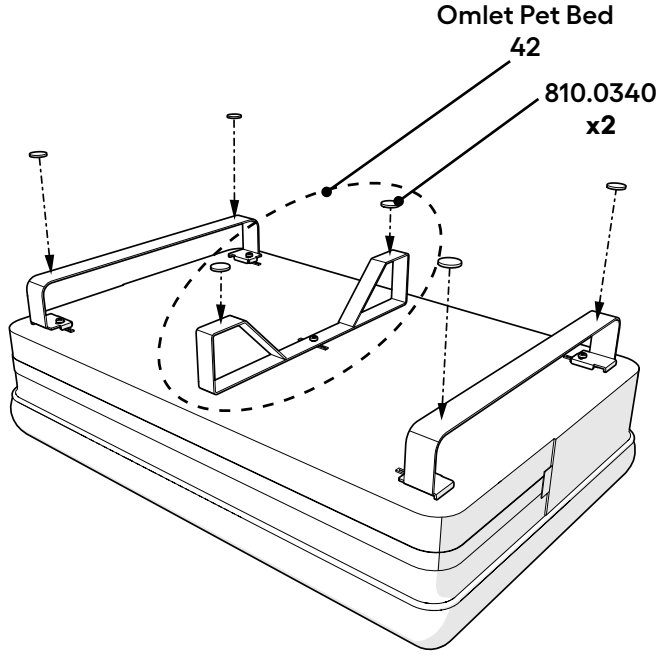

3

or

4

Topology

Omlet

Please reuse,
compost,
recycle.

© Copyright Omlet Ltd. 2024
Design registered, patent pending
Omlet is a registered trademark of Hebe Studios Ltd.
820.0820_Pet Bed Feet and Base Instruction Manual_11/01/2024