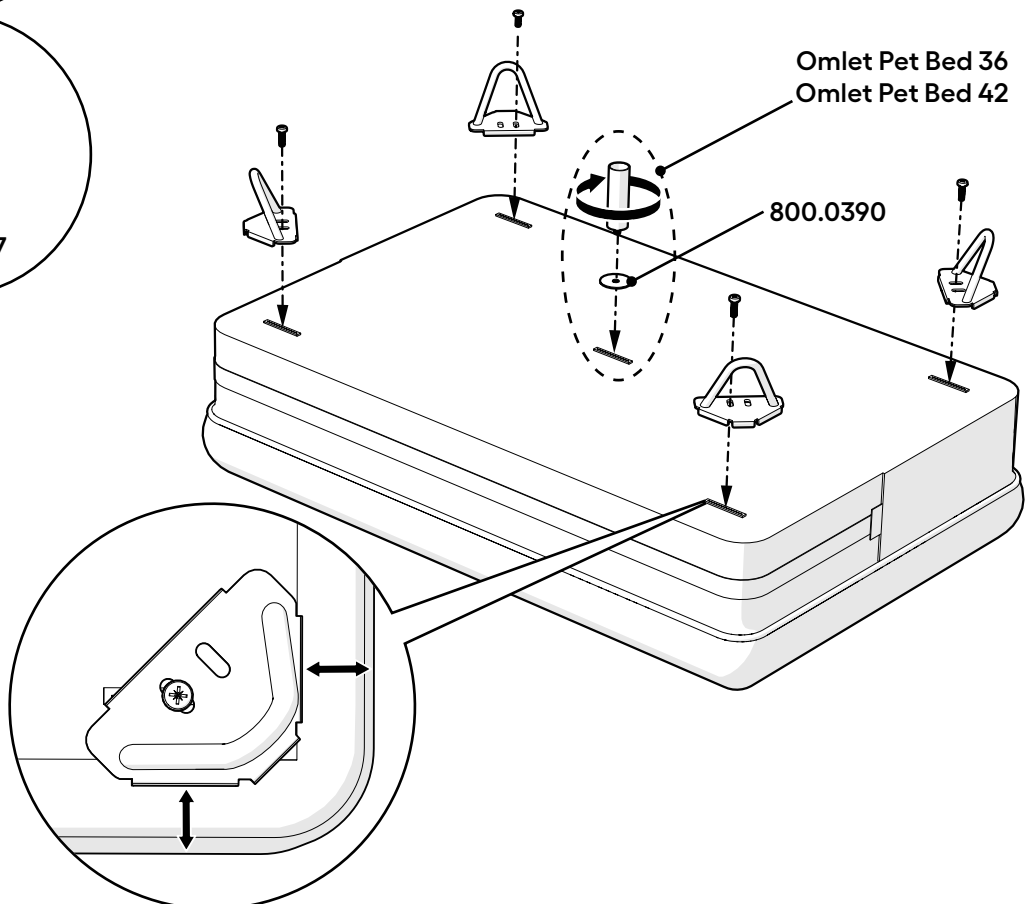

X4
Hairpin Floor
Protector
12mm
810.0316

X1
Bung 22mm
810.0342

X1
Washer
800.0390

2

3

4

Topology

What you have received