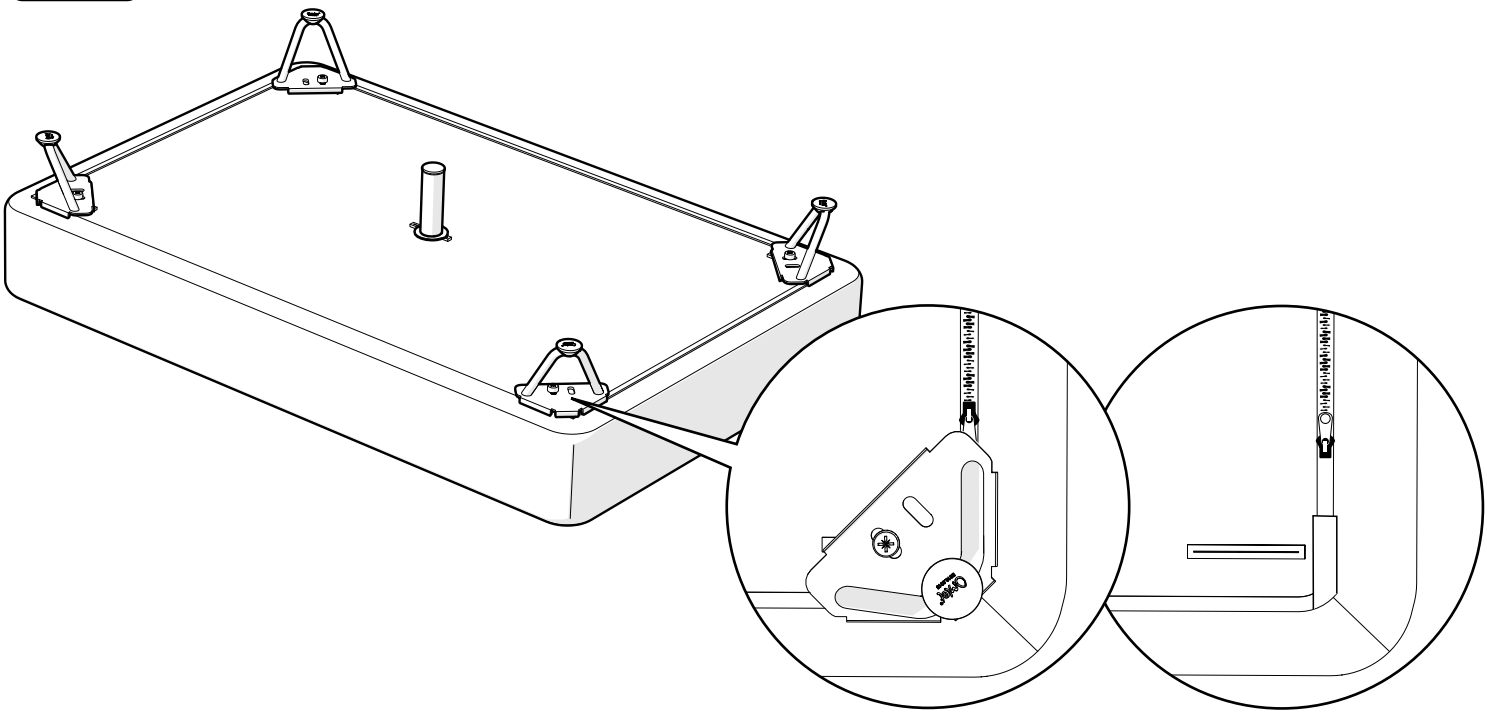

X4
Hairpin Floor
Protector
12mm
810.0316

X1
Bung 22mm
810.0342

X1
Washer
800.0390

2

3

4

Topology

What you have received