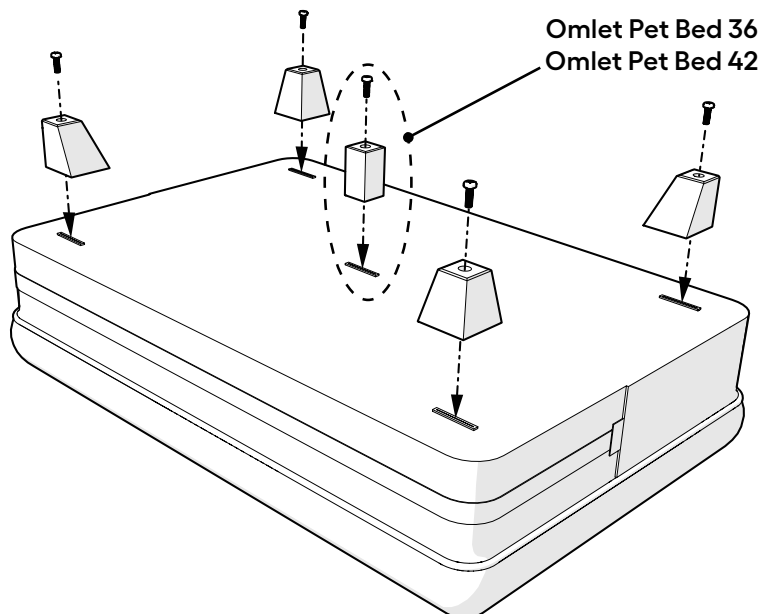

What you have received

093.0120 Boxed Feet Angled Square H50

X4

Angled Square
Foot 24
093.1014

093.0121 Boxed Feet Angled Square H65

X4

Angled Square
Foot 36
093.1015

X1

Centre Foot Angled
Square H65
093.1094

093.0122 Boxed Feet Angled Square H80

X4

Angled Square
Foot 42
093.1016

X1

Centre Foot Angled
Square H80
093.1095

093.0126: Foot Fixings Feet H50

X4

Machine Screw
M6 x 20mm
800.0332

X4

Bung
13mm
810.0341

or

093.0123 Boxed Feet Tapered Round H50

X4

Tapered Round Foot 24
093.1090

093.0127: Foot Fixings Feet H65

X5

Machine Screw
M6 x 20mm
800.0332

X5

Bung
13mm
810.0341

or

093.0124 Boxed Feet Tapered Round H65

X5

Tapered Round Foot 36
093.1091

093.0128: Foot Fixings Feet H80

X5

Machine Screw
M6 x 20mm
800.0332

X5

Bung
13mm
810.0341

or

093.0125 Boxed Feet Tapered Round H80

X5

Tapered Round Foot 42
093.1092

093.0126: Foot Fixings Feet H50

X4

Machine Screw
M6 x 20mm
800.0332

X4

Bung
13mm
810.0341

093.0127: Foot Fixings Feet H65

X5

Machine Screw
M6 x 20mm
800.0332

X5

Bung
13mm
810.0341

093.0128: Foot Fixings Feet H80

X5

Machine Screw
M6 x 20mm
800.0332

X5

Bung
13mm
810.0341

2