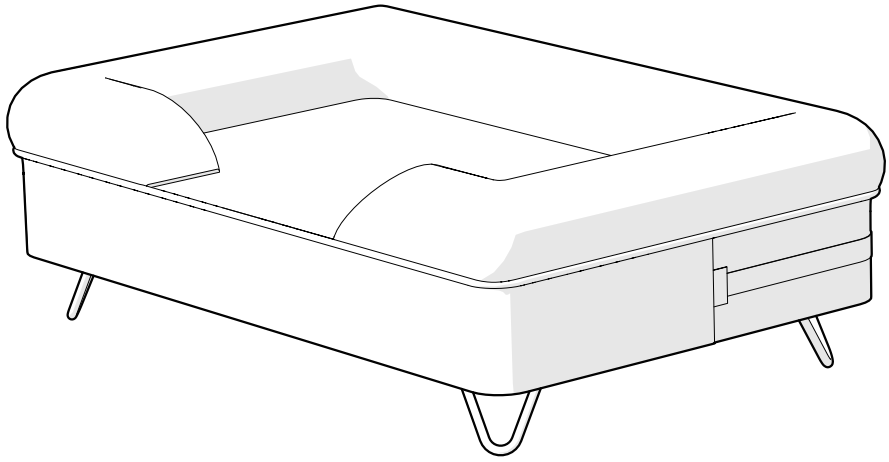

X4
Hairpin Floor
Protector
12mm
810.0316

X1
Bung 22mm
810.0342

X1
Washer
800.0390

2

3

4

Topology

What you have received