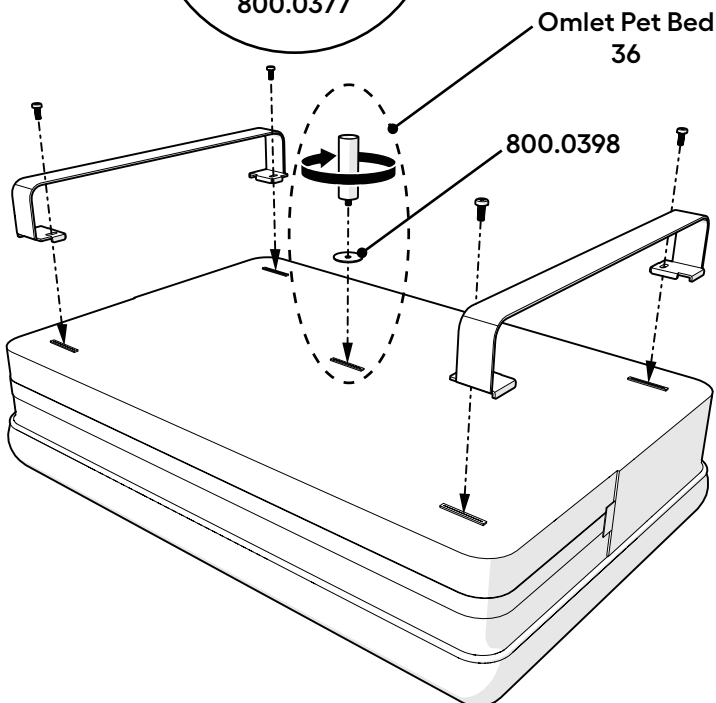

X1
Centre Rail
For Large Beds
093.1230

093.0164: Rail Fixings Pack 24

X4
Machine Screw
M6 x 15mm
800.0377

X4
Felt Pad
25x3mm
810.0340

093.0165: Rail Fixings Pack 36

X4
Machine Screw
M6 x 15mm
800.0377

X4
Felt Pad
25x3mm
810.0340

X1
Bung 22mm
810.0342

X1
Washer
800.0390

093.0173: Rail Fixings Pack 42

X5
Machine Screw
M6 x 15mm
800.0377

X6
Felt Pad
25x3mm
810.0340

2

800.0377

or