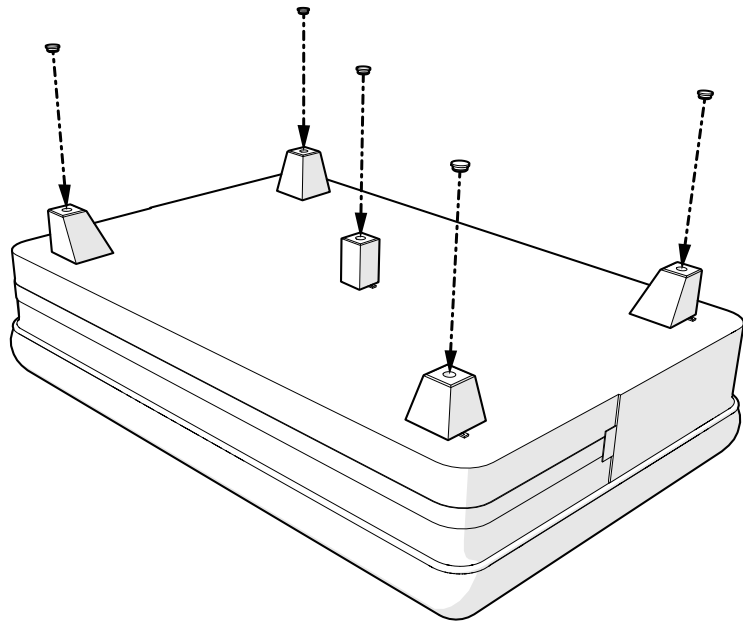

3

What you have received

093.0147 Brass Capped Legs 24

X4

Brass Capped
Foot 24
093.0150

093.0148 Brass Capped Legs 36

X4

Brass Capped
Foot 36
093.0151

X1

Centre Foot
Tube 36
093.1098

093.0149 Brass Capped Legs 42

X4

Brass Capped
Foot 42
093.0152

X1

Centre Foot
Tube 42
093.1099

093.0162: Fixings Pack 20mm x4 Bung

X4

Machine Screw
M6 x 20mm
800.0332

X4

Bung
13mm
810.0341

093.0163: Fixings Pack 20mm x4

X5

Machine Screw
M6 x 20mm
800.0332

X4

Bung
13mm
810.0341

X1

Bung
22mm
810.0342

X1

Washer
800.0390

093.0163: Fixings Pack 20mm x4

X5

Machine Screw
M6 x 20mm
800.0332

X4

Bung
13mm
810.0341

X1

Bung
22mm
810.0342

X1

Washer
800.0390