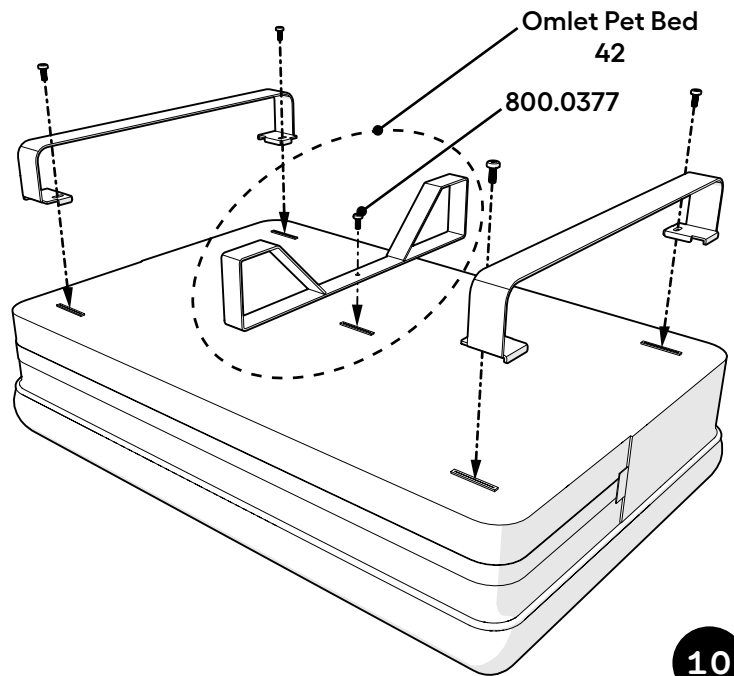

X1
Centre Rail
For Large Beds
093.1230

093.0164: Rail Fixings Pack 24

X4
Machine Screw
M6 x 15mm
800.0377

X4
Felt Pad
25x3mm
810.0340

093.0165: Rail Fixings Pack 36

X4
Machine Screw
M6 x 15mm
800.0377

X4
Felt Pad
25x3mm
810.0340

X1
Bung 22mm
810.0342

X1
Washer
800.0390

093.0173: Rail Fixings Pack 42

X5
Machine Screw
M6 x 15mm
800.0377

X6
Felt Pad
25x3mm
810.0340

2

800.0377

or

3

or

4

Topology

Omlet

Please reuse,
compost,
recycle.

© Copyright Omlet Ltd. 2024
 Design registered, patent pending
 Omlet is a registered trademark of Hebe Studios Ltd.
 820.0820_Pet Bed Feet and Base Instruction Manual_11/01/2024