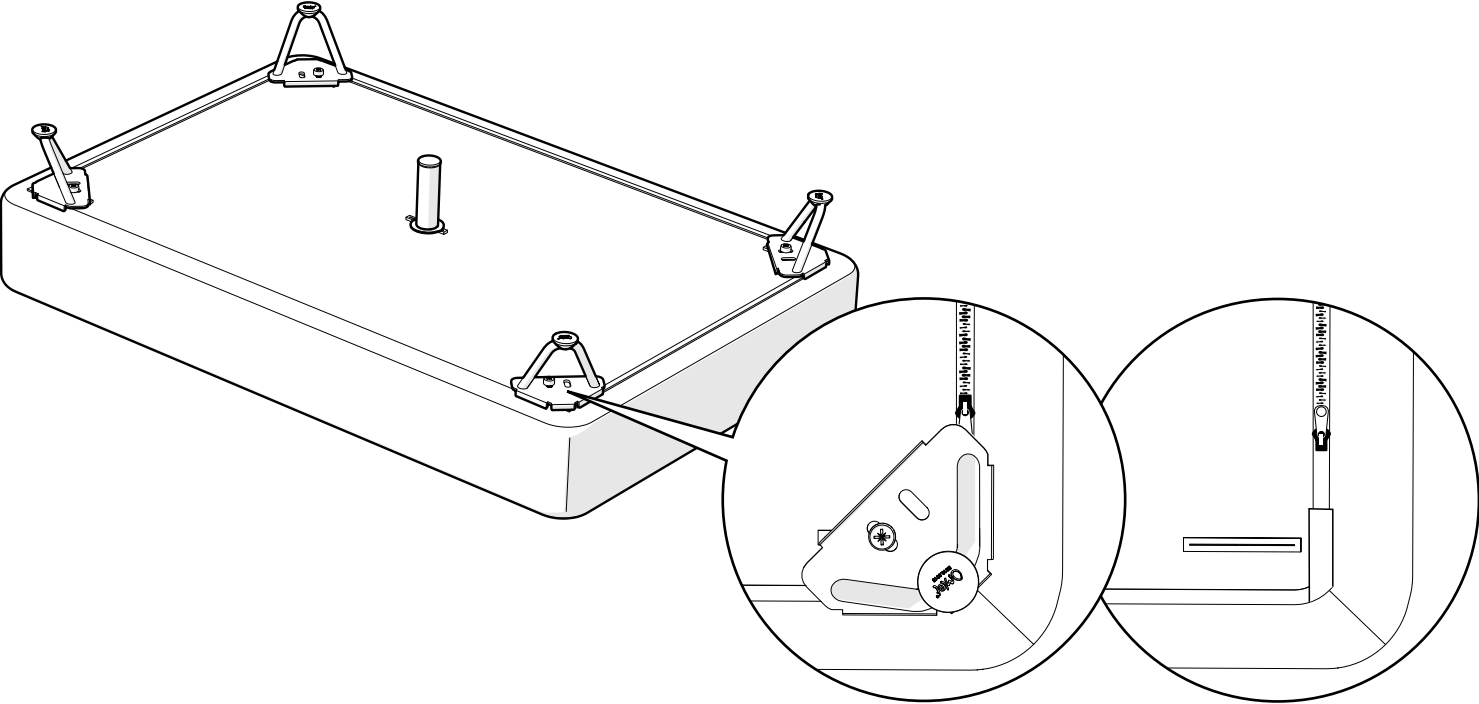

Bung 22mm
 810.0342

X1

Washer
 800.0390

2

3

4

Topology

What you have received