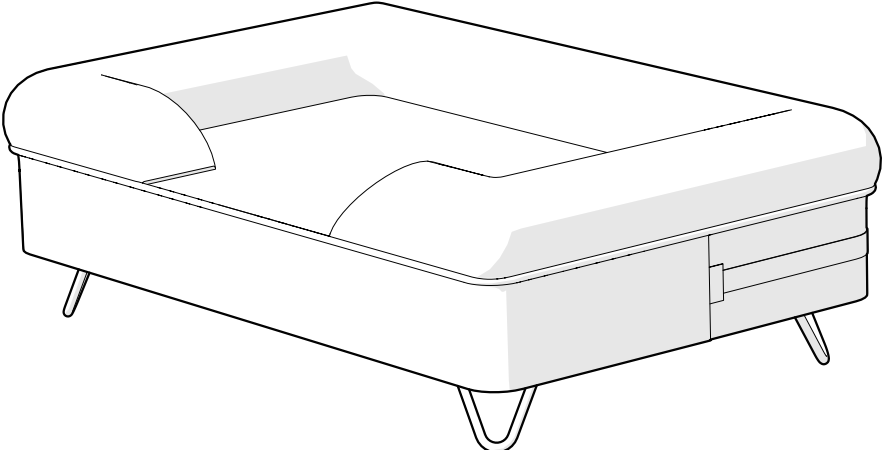

Bung 22mm
 810.0342

X1

Washer
 800.0390

2

3

4

Topology

What you have received