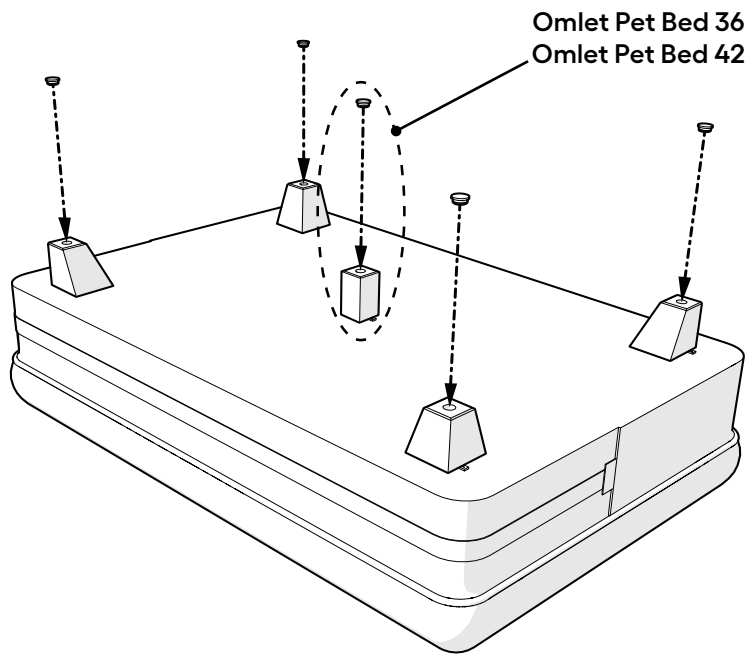

3

What you have received

DE Das haben Sie erhalten · FR Ce qui est fourni · NL Wat u heeft ontvangen · IT Cosa avete ricevuto
ES Qué ha recibido · SE Vad du har fått · DK Hvad du har modtaget · NO Hva du har fått · PL Co otrzymałeś/eś

093.0147 Brass Capped Legs 24

X4

Brass Capped
Foot 24
093.0150

093.0148 Brass Capped Legs 36

X4

Brass Capped
Foot 36
093.0151

X1

Centre Foot
Tube 36
093.1098

093.0149 Brass Capped Legs 42

X4

Brass Capped
Foot 42
093.0152

X1

Centre Foot
Tube 42
093.1099

093.0162: Fixings Pack Brass 24

X4

Machine Screw
M6 x 20mm
800.0332

X4

Bung
13mm
810.0341

093.0163: Fixings Pack Brass 36

X5

Machine Screw
M6 x 20mm
800.0332

X4

Bung
13mm
810.0341

X1

Bung
22mm
810.0342

X1

Washer
800.0390

093.0163: Fixings Pack Brass 42

X5

Machine Screw
M6 x 20mm
800.0332

X4

Bung
13mm
810.0341

X1

Bung
22mm
810.0342

X1

Washer
800.0390