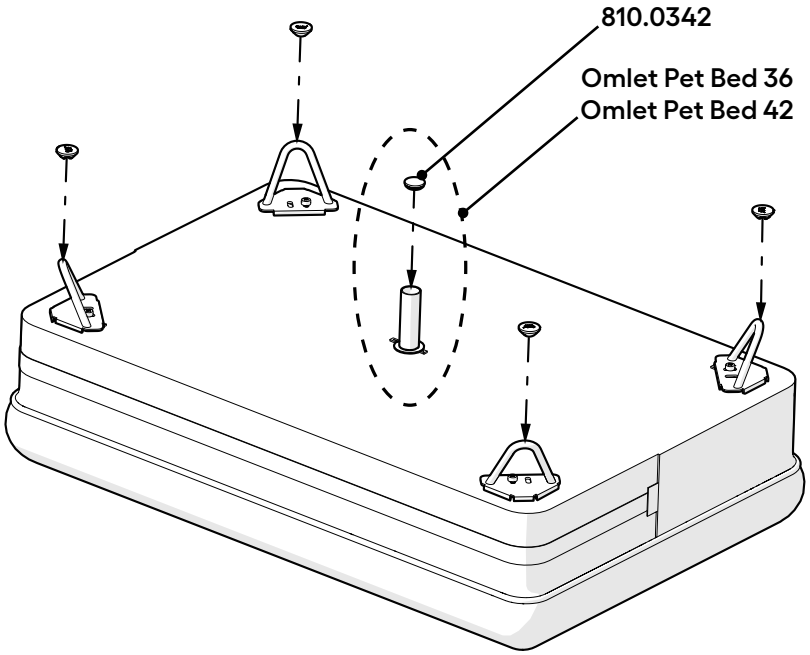

Bung 22mm
 810.0342

X1

Washer
 800.0390

2

3

4

Topology

What you have received