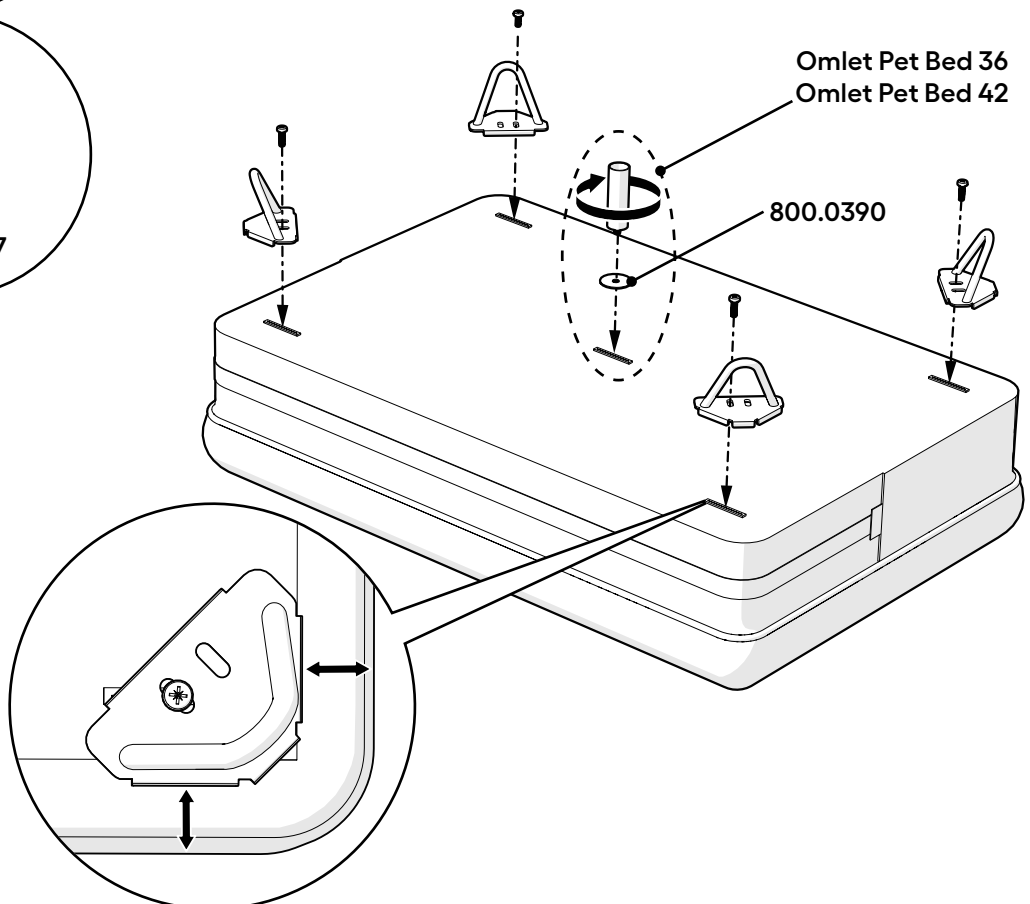

What you have received

DE Das haben Sie erhalten · FR Ce qui est fourni · NL Wat u heeft ontvangen · IT Cosa avete ricevuto
ES Qué ha recibido · SE Vad du har fått · DK Hvad du har modtaget · NO Hva du har fått · PL Co otrzymałaś/eś

093.0175 Metal Hairpin Legs 24

X4
Metal Hairpin
Legs 24
093.1210

093.0183: Fixings Pack Hairpin 24

X4

Machine Screw
M6 x 15mm
800.0377

X4

Hairpin Floor
Protector
10mm
810.0315

093.0176 Metal Hairpin Legs 36

X4

Metal Hairpin
Legs 36
093.1211

X1

Centre Foot
Tube 36
093.1098

093.0184: Fixings Pack Hairpin 36

X4

Machine Screw
M6 x 15mm
800.0377

X4

Hairpin Floor
Protector
10mm
810.0315

X1

Bung 22mm
810.0342

X1

Washer
800.0390

093.0177 Metal Hairpin Legs 42

X4

Metal Hairpin
Legs 42
093.1212

X1

Centre Foot
Tube 42
093.1099

093.0185: Fixings Pack Hairpin 42

X4

Machine Screw
M6 x 15mm
800.0377

X4

Hairpin Floor
Protector
12mm
810.0316

X1

Bung 22mm
810.0342

X1

Washer
800.0390

2