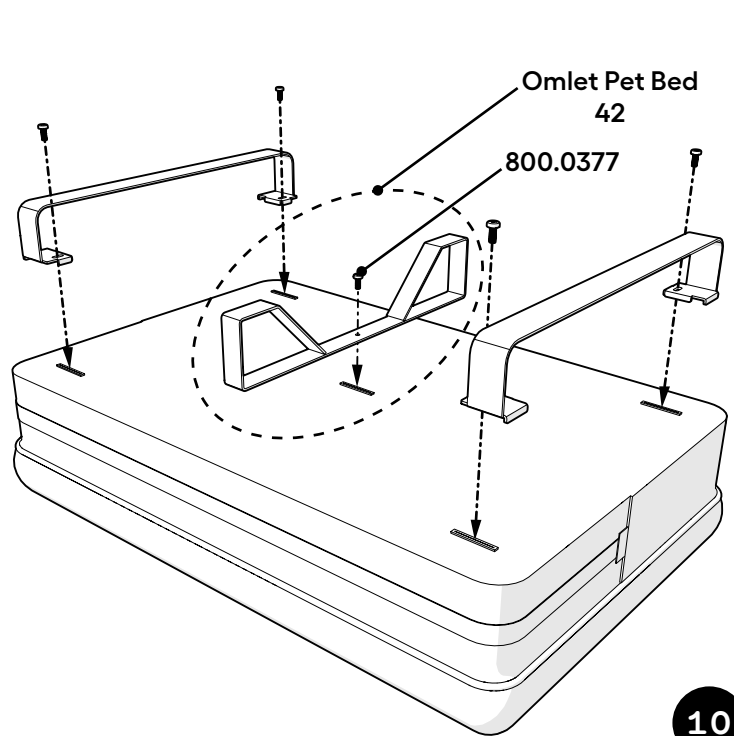

800.0377

or

oder · ou · of · oppure · o · eller · lub