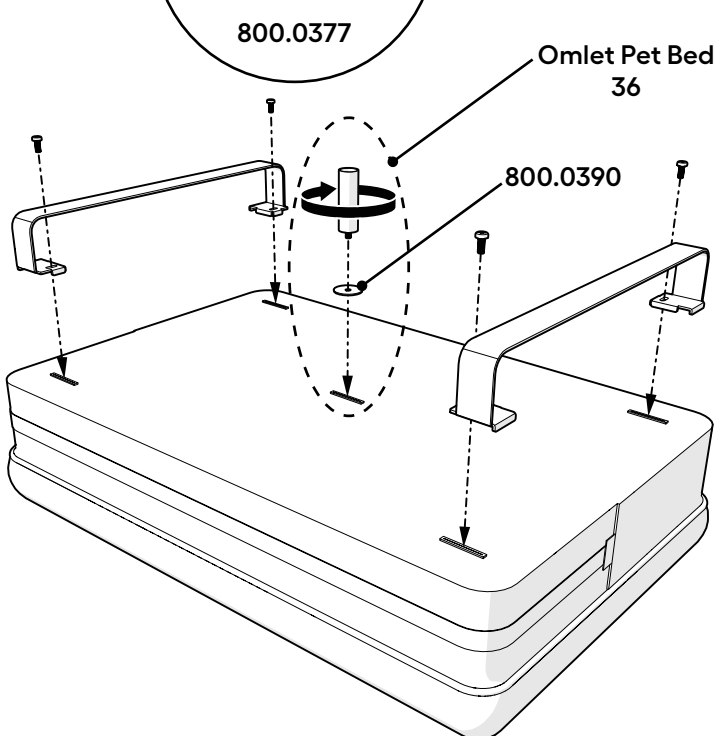

800.0377

or

oder · ou · of · oppure · o · eller · lub