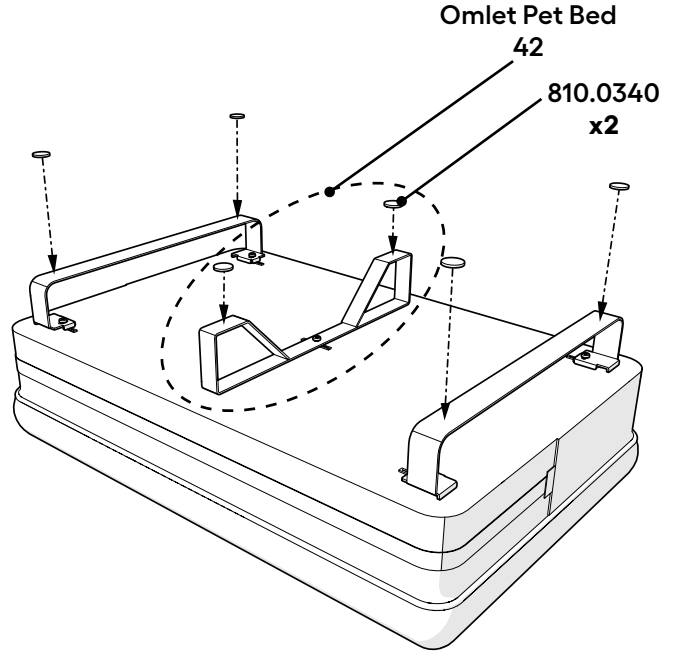

3

or
oder · ou · of · oppure · o · eller · lub

4

Topology

Omlet

Please reuse,
compost,
recycle.

© Copyright Omlet Ltd. 2024
Design registered, patent pending
Omlet is a registered trademark of Hebe Studios Ltd.
820.0820_Pet Bed Feet and Base Instruction Manual_14/02/2024