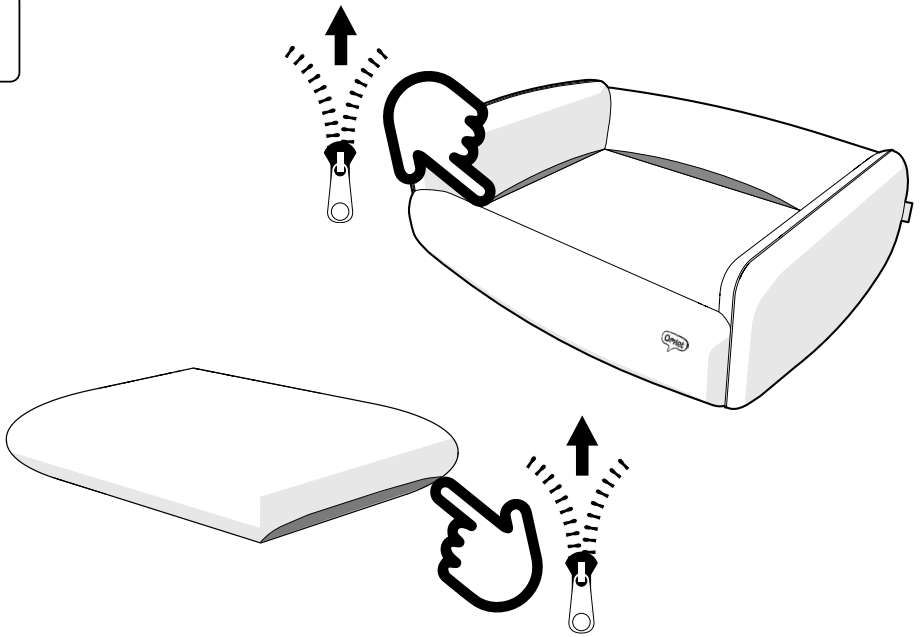

X2
Nest Bed Insert Side
Bolster Large
093.1138

X1
Nest Bed Insert Back
Bolster Large
093.1139

X1
Nest Bed Insert Front
Bolster Large
093.1140

X1
Nest Bed Insert
Cushion Large
093.1141

You will need...

1

Once you open the plastic bag, the inserts will fully inflate within 48 hours

2

3

4

! When finished, sections of the inserts that have been deflated during assembly will fully reinflate within 48 hours

5

Washing

Omlet

Please reuse,
compost,
recycle.