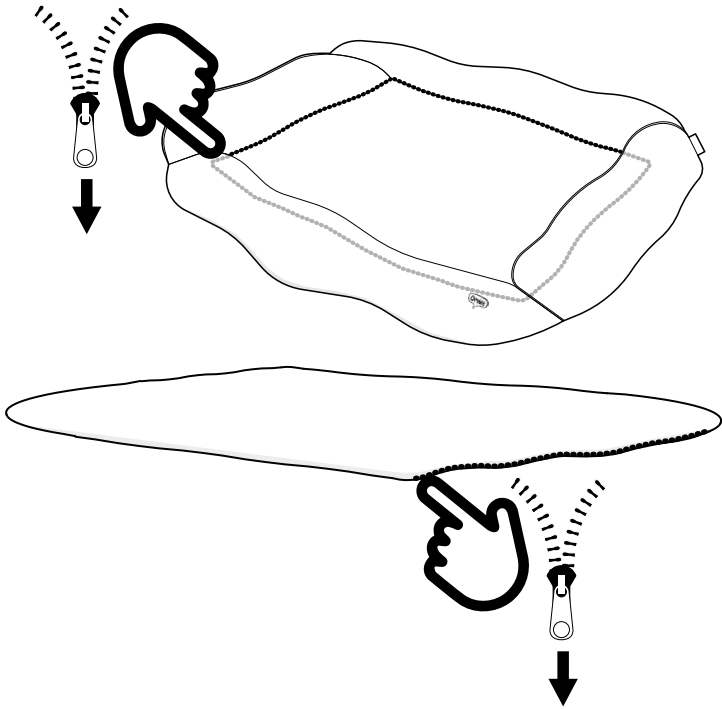

X2
Nest Bed Insert Side
Bolster Large
093.1138

X1
Nest Bed Insert Back
Bolster Large
093.1139

X1
Nest Bed Insert Front
Bolster Large
093.1140

X1
Nest Bed Insert
Cushion Large
093.1141

You will need...

1

Once you open the plastic bag, the inserts will fully inflate within 48 hours

2

3

4

! When finished, sections of the inserts that have been deflated during assembly will fully reinflate within 48 hours

5

Washing

Omlet

Please reuse,
compost,
recycle.