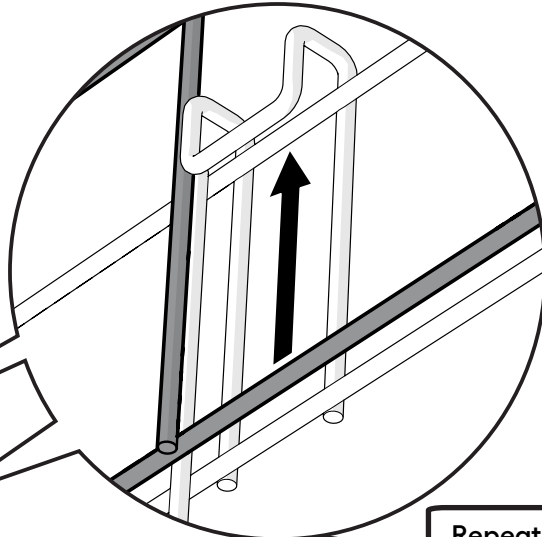

X1
4mm Allen Key
810.1122

X8
Nylon Washer M6
800.0323

X8
M6x12mm Bolt
800.0353

X2
Platform Connection
Bracket
096.1101

X10
Mighty Clip C
810.0134

X6
Cable Tie
3 x 200mm
800.0427

096.0113 : Fixings Pack Wall Mounting Square Connection

X6
Wall Mounting Clip
096.1045

X8
Woodscrew
4 x 30mm
800.0366

X8
Wall Plug
800.0392

X1
Wall Mounting Mesh Hook
096.1104

X1
Wall Mounted Bracket
096.1102

1

096.1013

Repeat on adjoining side