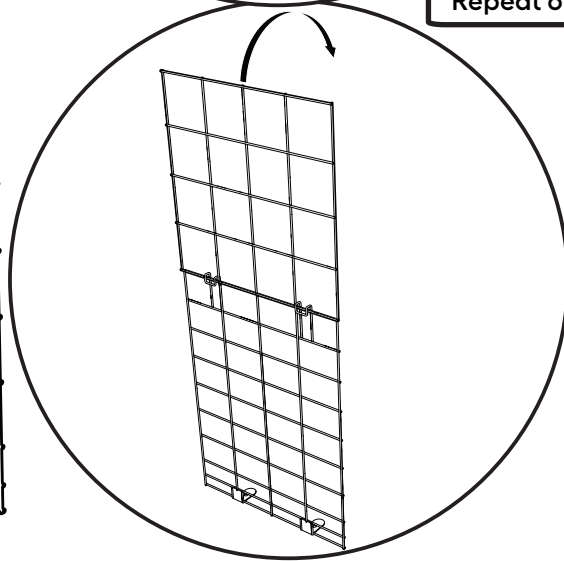

1

096.1013

Repeat on adjoining side

096.1012

2