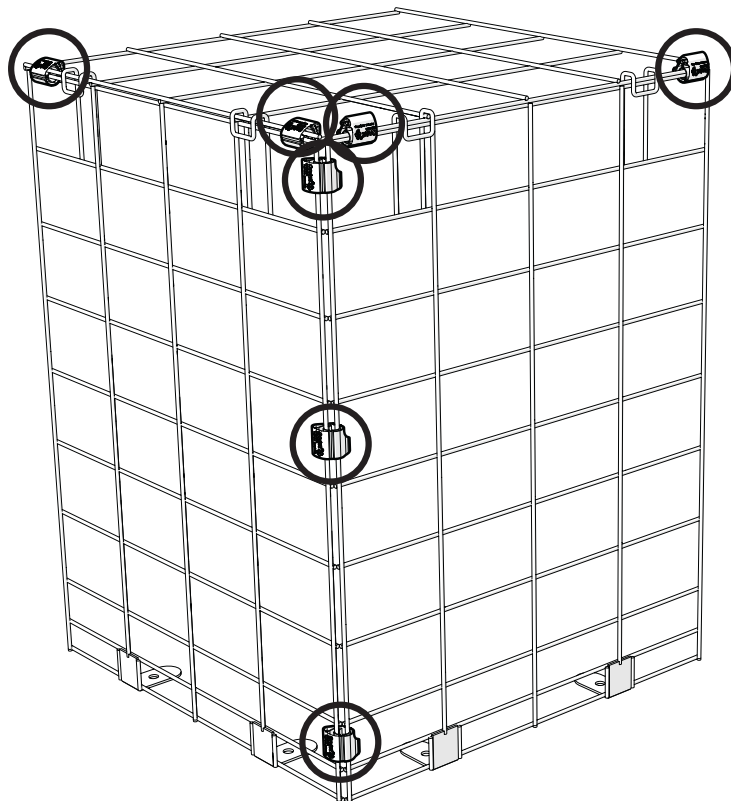

1

096.1013

Repeat on adjoining side

096.1012

2