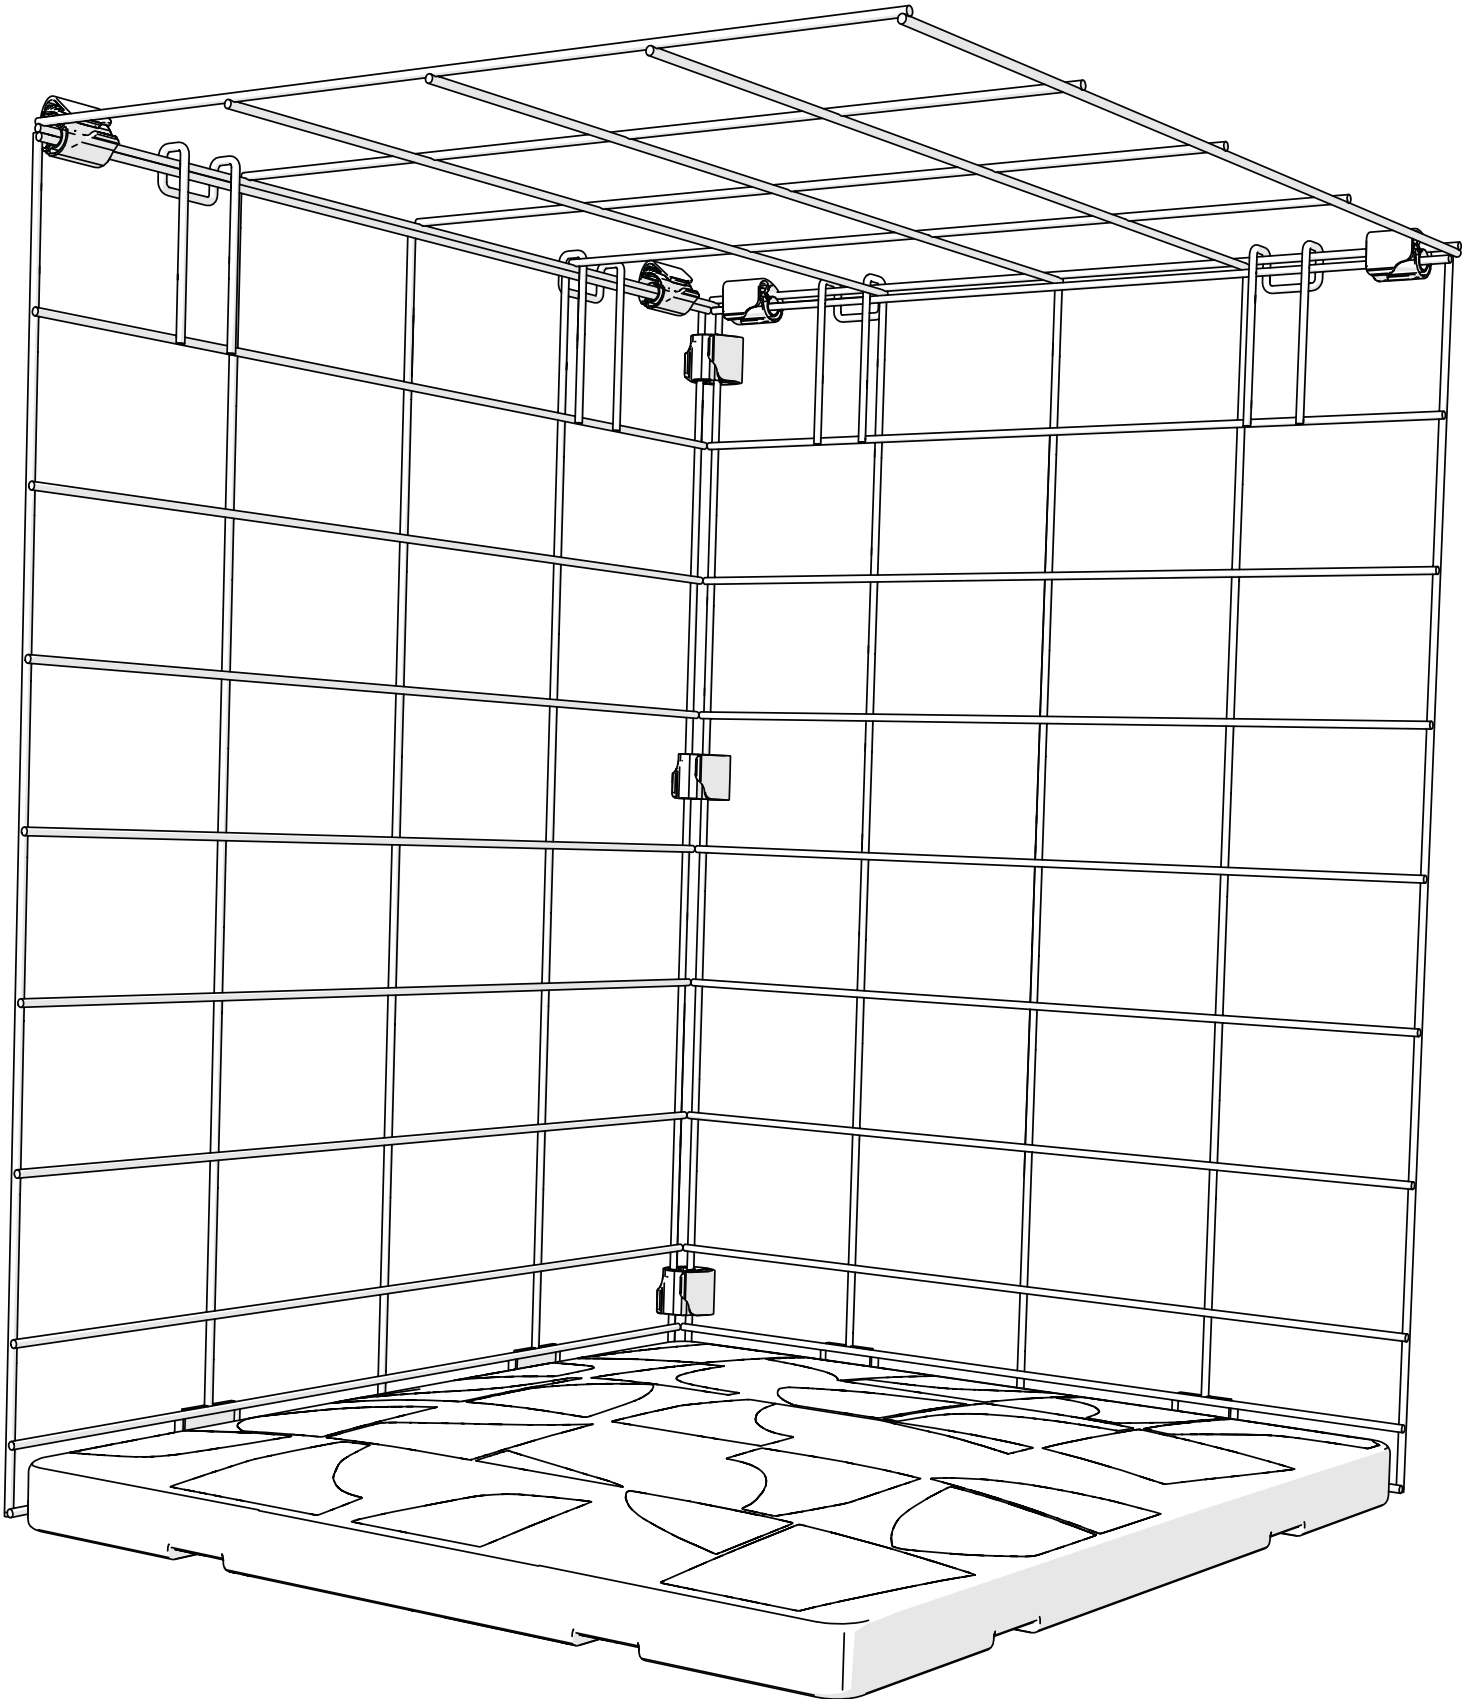

SQUARE

Module Assembly

What you have received

096.0022 Boxed Square Connection

X1
Square Platform
096.1011

X1
Square Top
096.1013

X2
Square Side Panel
096.1012

096.0101 : Fixings Pack Square Connection

X1
4mm Allen Key
810.1122

X8
Nylon Washer M6
800.0323

X8
M6x12mm Bolt
800.0353

X2
Platform Connection
Bracket
096.1101

X10
Mighty Clip C
810.0134

X6
Cable Tie
3 x 200mm
800.0427

096.0113 : Fixings Pack Wall Mounting Square Connection

X6
Wall Mounting Clip
096.1045

X8
Woodscrew
4 x 30mm
800.0366

X8
Wall Plug
800.0392

X1
Wall Mounting Mesh Hook
096.1104

X1
Wall Mounted Bracket
096.1102

1

096.1013

Repeat on adjoining side