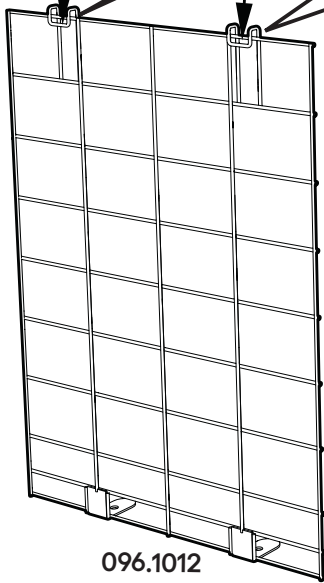

X6
Wall Mounting Clip
096.1045

X8
Woodscrew
4 x 30mm
800.0366

X8
Wall Plug
800.0392

X1
Wall Mounting Mesh Hook
096.1104

X1
Wall Mounted Bracket
096.1102

1

096.1013

Repeat on adjoining side