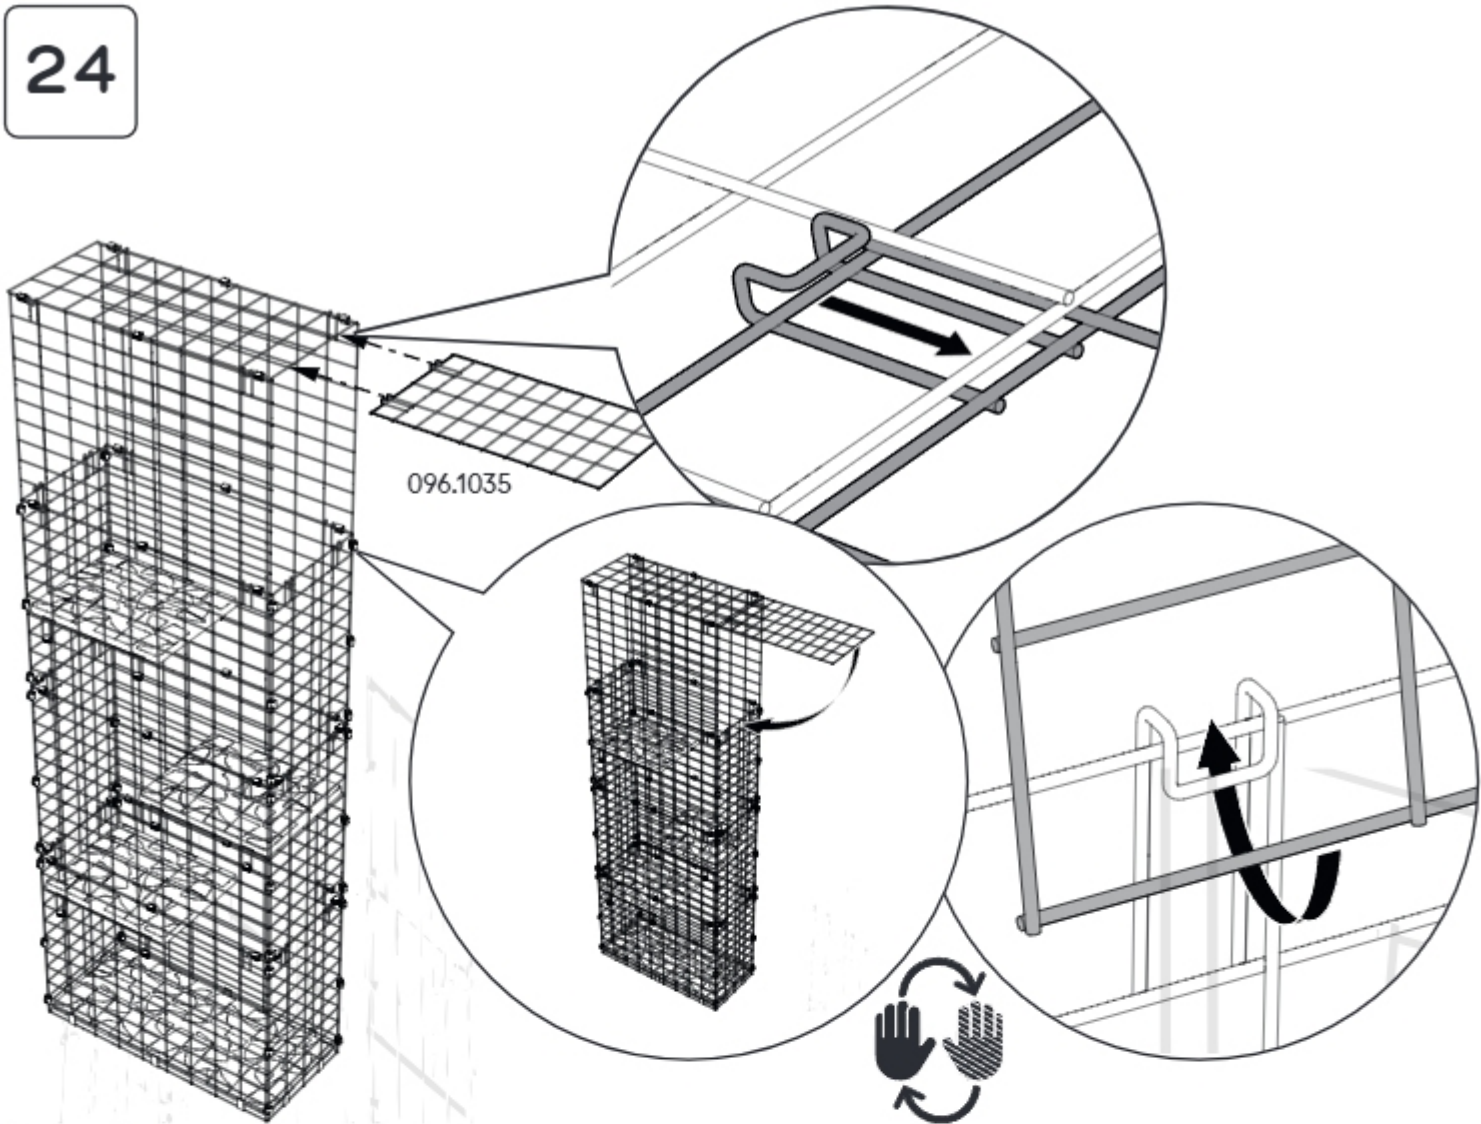

X20
810.0134

! Tower complete - assemble your remaining modules or go to page 65 and for attachment options of the different modules.

15

2m + Tower Assembly

16

17

18

19

20

21

X16
810.0134

! Repeat steps 15 to 21 for all extension levels - We recommend configuring your tower steps to suit the size and athleticism of your cat.

22

23

24

25