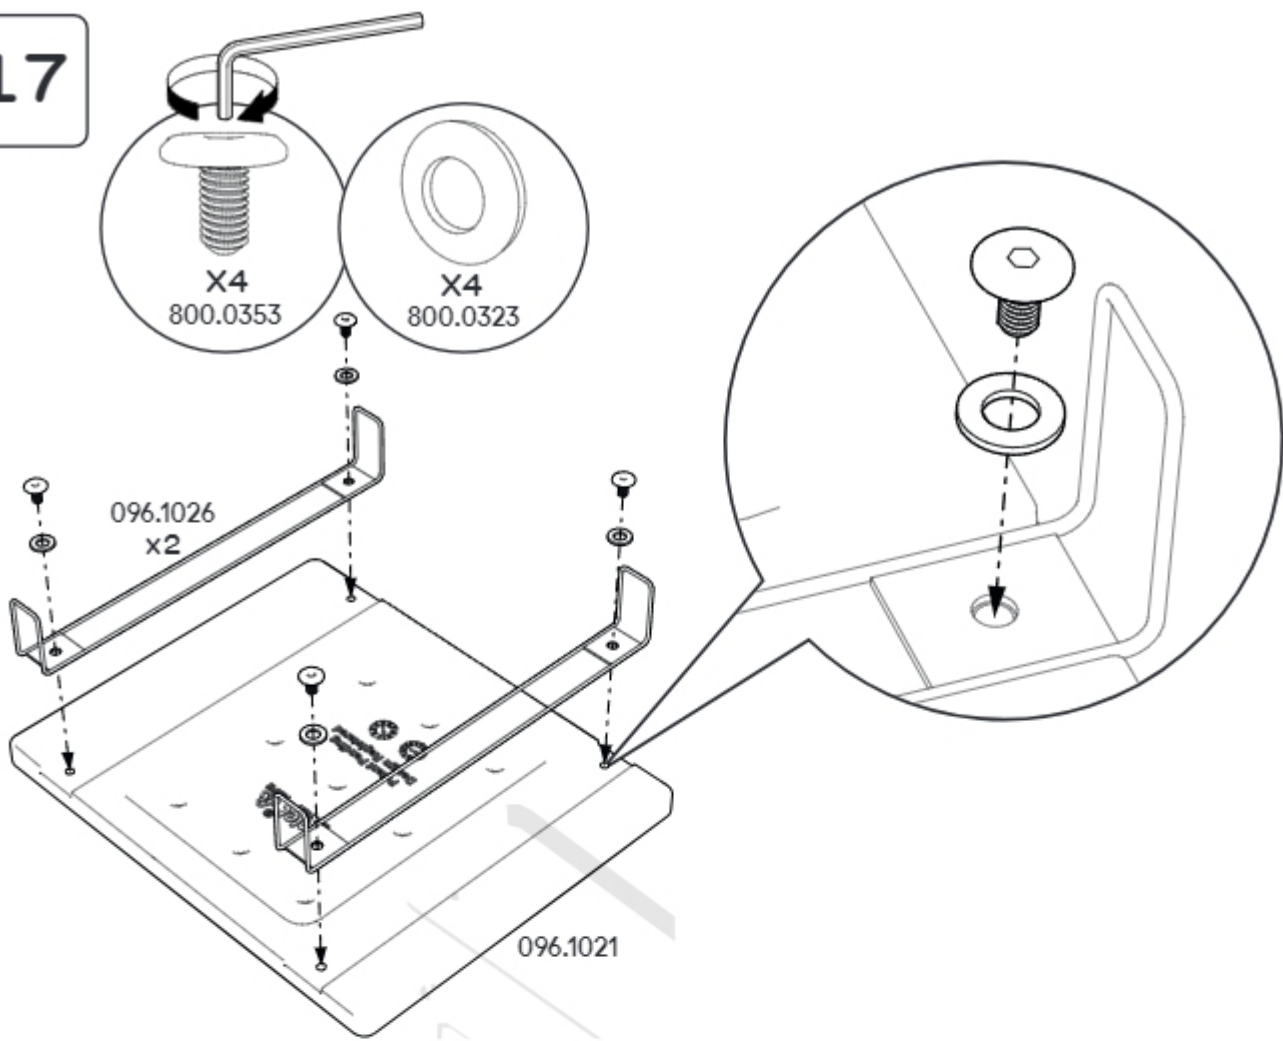

X20
810.0134

! Tower complete - assemble your remaining modules or go to page 65 and for attachment options of the different modules.

15

2m + Tower Assembly

16

17

18

19

20

21

X16
810.0134

! Repeat steps 15 to 21 for all extension levels - We recommend configuring your tower steps to suit the size and athleticism of your cat.

22

23

24

25