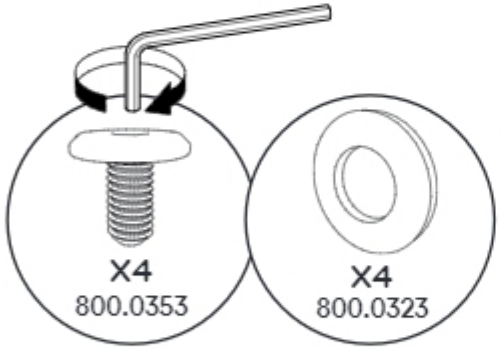

X12
M6 x 12mm Bolt
800.0353

X6
Cable Tie
3 x 200mm
800.0427

X52
Mighty Clip C
810.0134

096.0117 Wall Mounting Fixings Pack Tower Extension

x12
Wall Mounting Clip
096.1045

x12
Woodscrew
4 x 30mm
800.0366

x12
Wall Plug
800.0392

1

X3

096.1032

096.1031

Repeat on other side

2

X2

096.1034