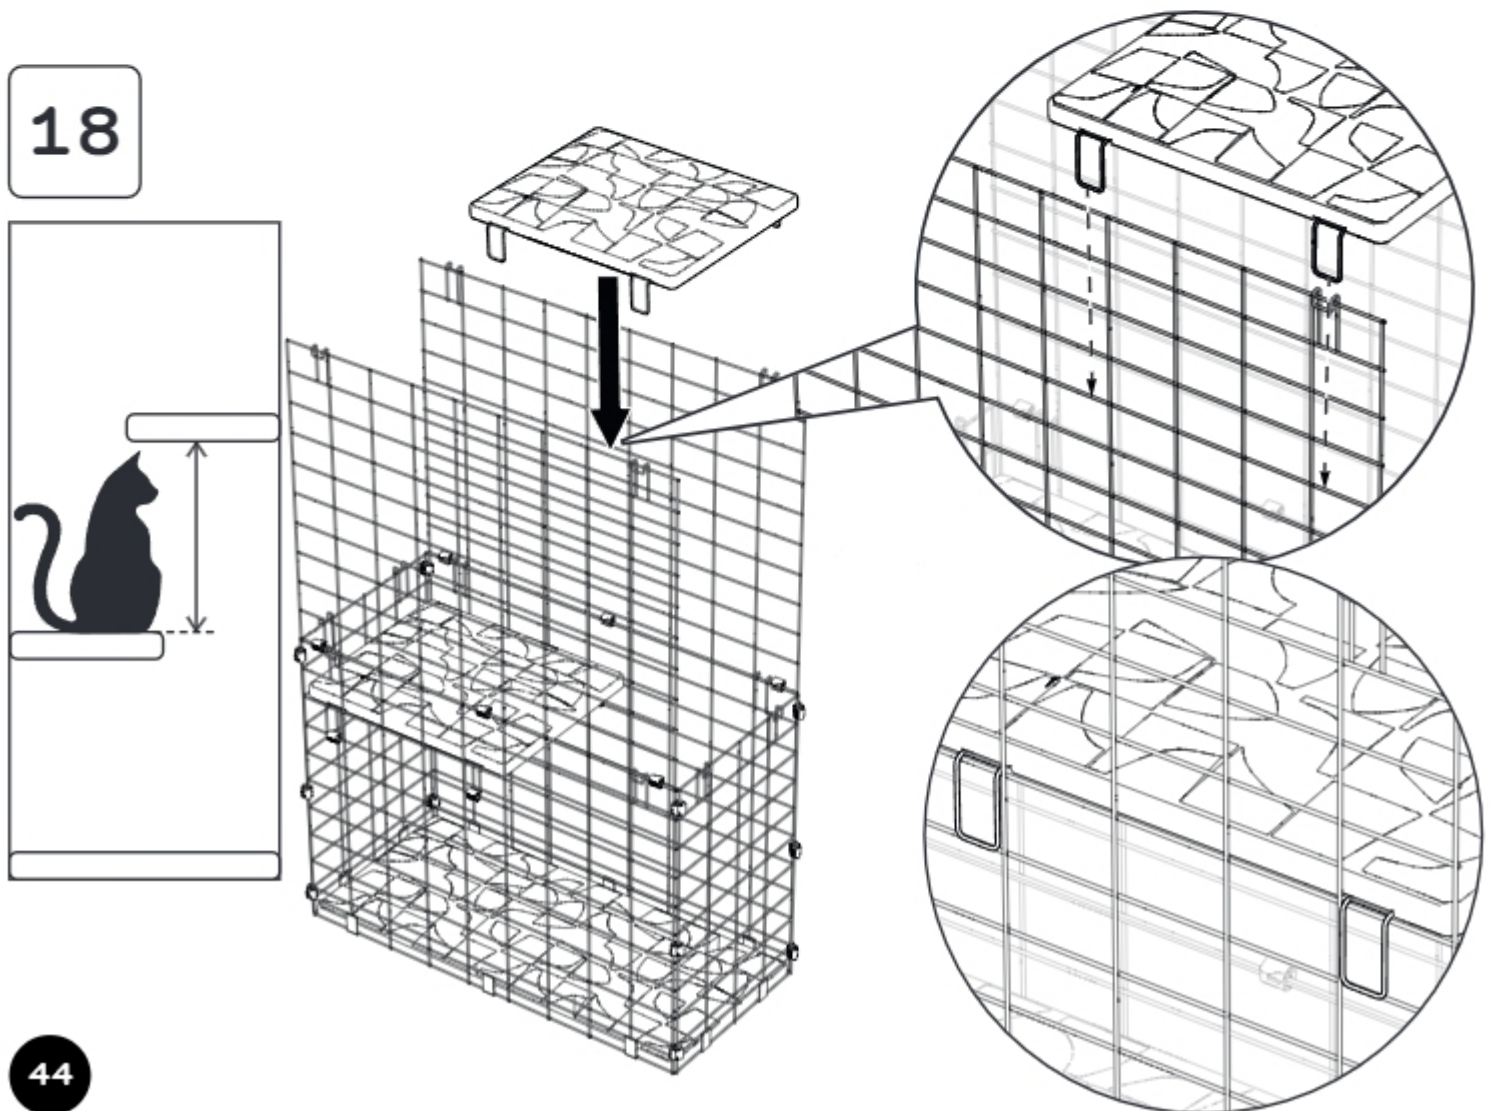

X20
810.0134

! Tower complete - assemble your remaining modules or go to page 65 and for attachment options of the different modules.

15

2m + Tower Assembly

16

17

18

19

20

21

X16
810.0134

! Repeat steps 15 to 21 for all extension levels - We recommend configuring your tower steps to suit the size and athleticism of your cat.

22

23

24

25