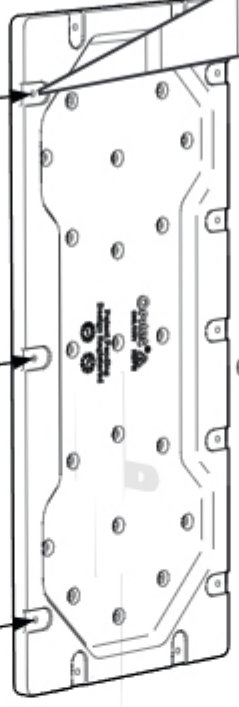

X2
Square Platform
096.1021

X4
Tower Platform Bracket
096.1026

X4
Window Box Front
Extension
096.1033

X4
Window Box Side Extension
096.1035

096.0106 Fixings Pack Tower Vertical Extension

X8
Nylon Washer M6
800.0323

X12
M6 x 12mm Bolt
800.0353

X6
Cable Tie
3 x 200mm
800.0427

X52
Mighty Clip C
810.0134

096.0117 Wall Mounting Fixings Pack Tower Extension

x12
Wall Mounting Clip
096.1045

x12
Woodscrew
4 x 30mm
800.0366

x12
Wall Plug
800.0392

1

X3

096.1032

096.1031

Repeat on other side

2

X2

096.1034