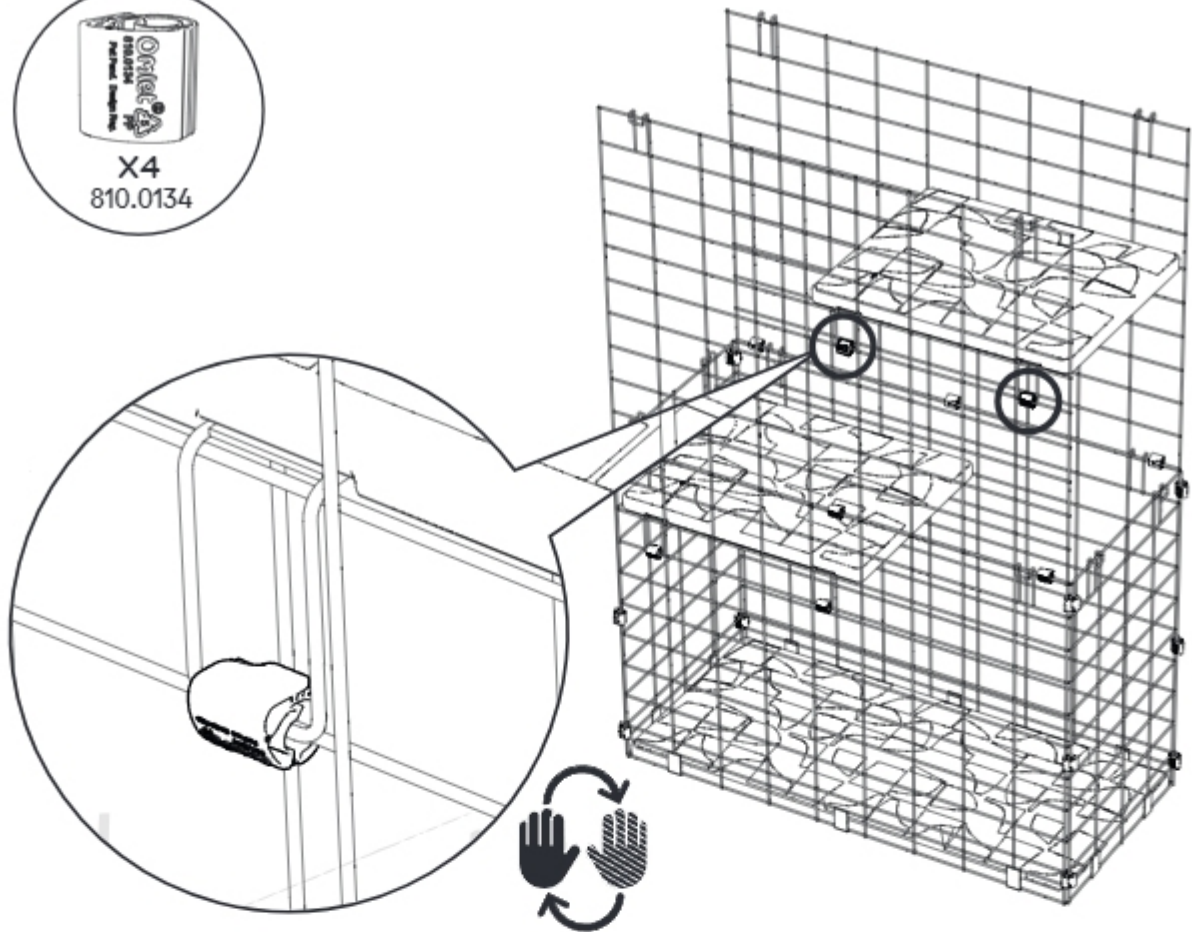

X20
810.0134

! Tower complete - assemble your remaining modules or go to page 65 and for attachment options of the different modules.

15

2m + Tower Assembly

16

17

18

19

20

21

X16
810.0134

! Repeat steps 15 to 21 for all extension levels - We recommend configuring your tower steps to suit the size and athleticism of your cat.

22

23

24

25