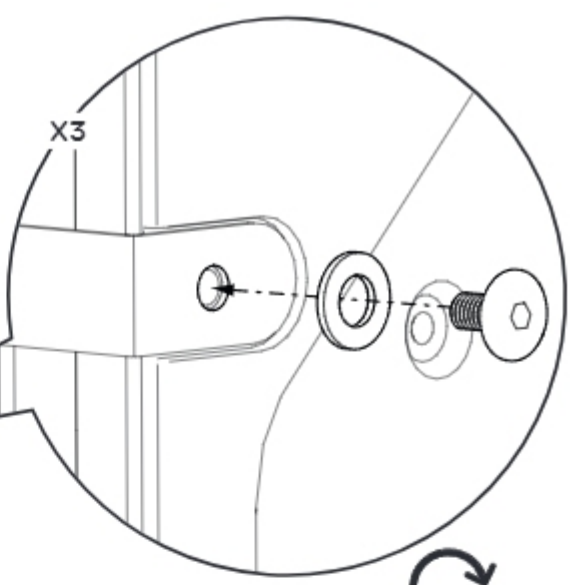

X12
M6 x 12mm Bolt
800.0353

X6
Cable Tie
3 x 200mm
800.0427

X52
Mighty Clip C
810.0134

096.0117 Wall Mounting Fixings Pack Tower Extension

x12
Wall Mounting Clip
096.1045

x12
Woodscrew
4 x 30mm
800.0366

x12
Wall Plug
800.0392

1

X3

096.1032

096.1031

Repeat on other side

2

X2

096.1034