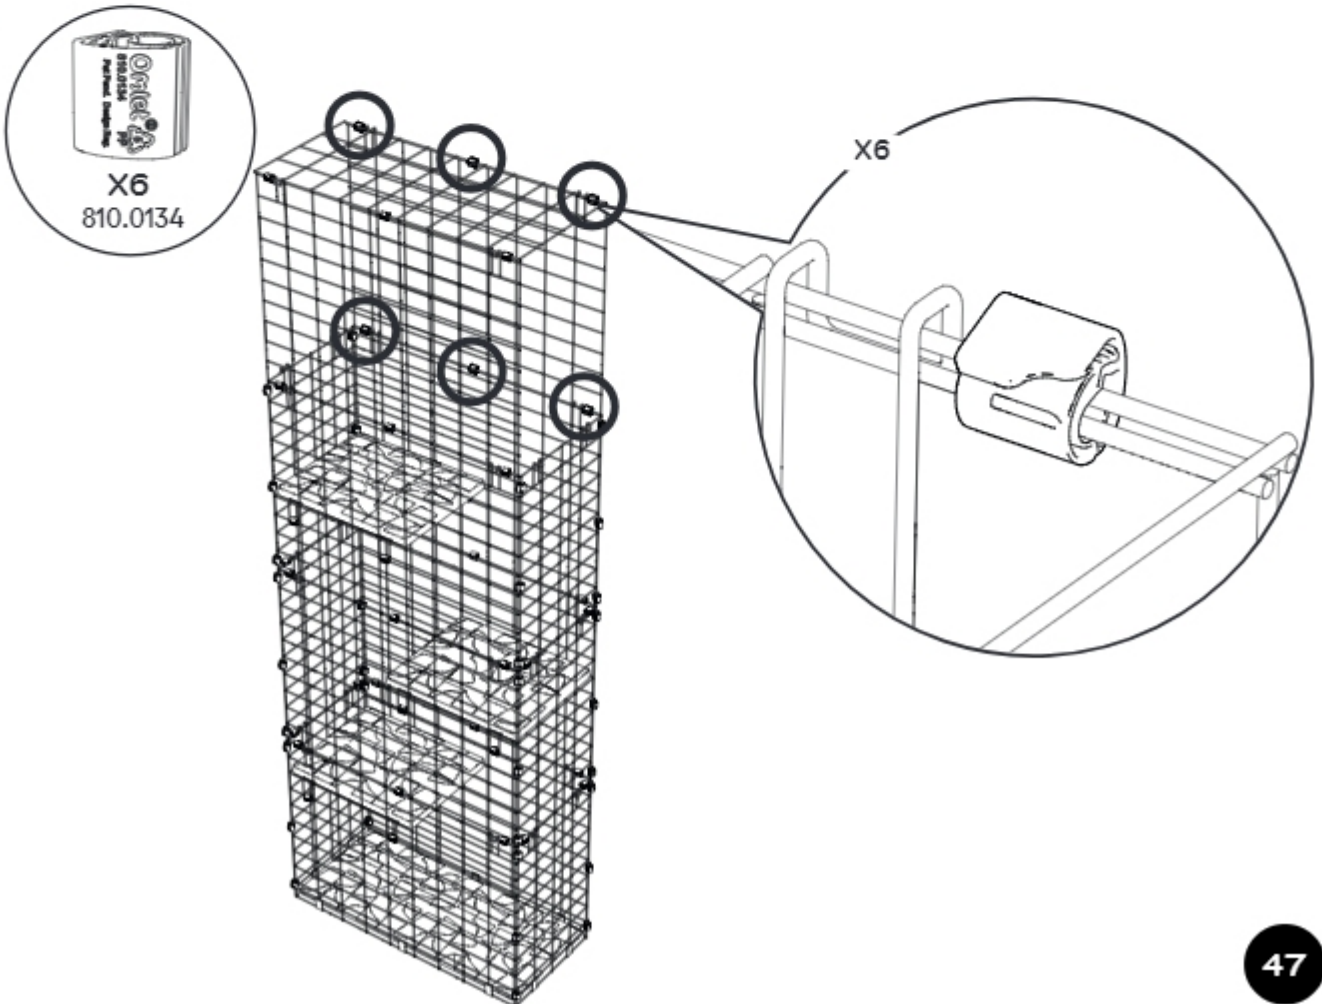

X20
810.0134

! Tower complete - assemble your remaining modules or go to page 65 and for attachment options of the different modules.

15

2m + Tower Assembly

16

17

18

19

20

21

X16
810.0134

! Repeat steps 15 to 21 for all extension levels - We recommend configuring your tower steps to suit the size and athleticism of your cat.

22

23

24

25