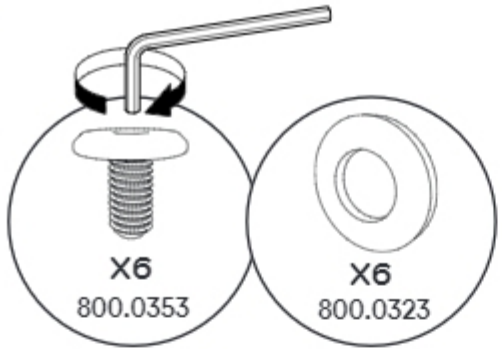

X2
Square Platform
096.1021

X4
Tower Platform Bracket
096.1026

X4
Window Box Front
Extension
096.1033

X4
Window Box Side Extension
096.1035

096.0106 Fixings Pack Tower Vertical Extension

X8
Nylon Washer M6
800.0323

X12
M6 x 12mm Bolt
800.0353

X6
Cable Tie
3 x 200mm
800.0427

X52
Mighty Clip C
810.0134

096.0117 Wall Mounting Fixings Pack Tower Extension

x12
Wall Mounting Clip
096.1045

x12
Woodscrew
4 x 30mm
800.0366

x12
Wall Plug
800.0392

1

X3

096.1032

096.1031

Repeat on other side

2

X2

096.1034