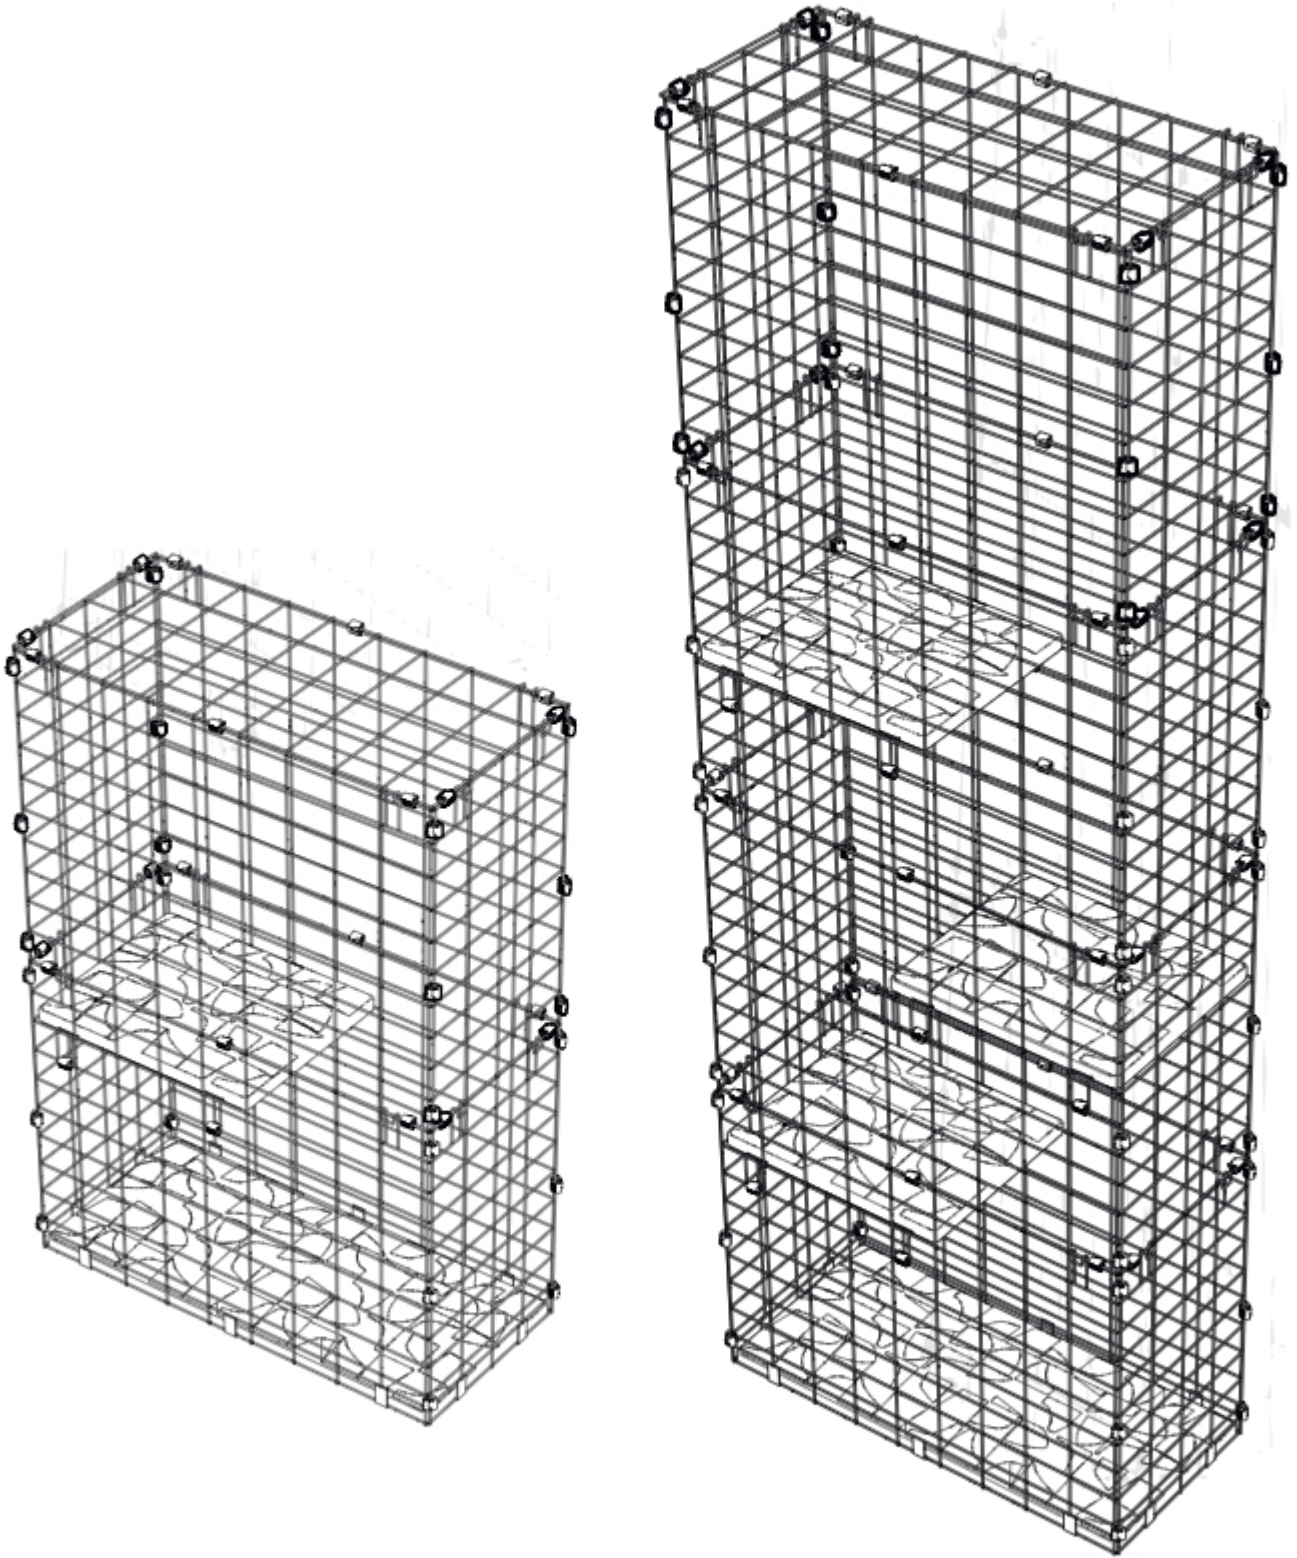

TOWER

Module Assembly

What you have received

096.0028 Boxed Tower

X1
Square Platform
096.1021

X1
Tower Top
096.1025

X2
Tower Platform Bracket
096.1026

X1
Window Box Platform
096.1031

X2
Window Box Front Panel
096.1032

X2
Window Box Front
Extension
096.1033

X2
Window Box Side Panel
096.1034

X2
Window Box Side Extension
096.1035

X2
Mesh Edge Protector 250
810.0410

X2
Mesh Edge Protector 330
810.0411