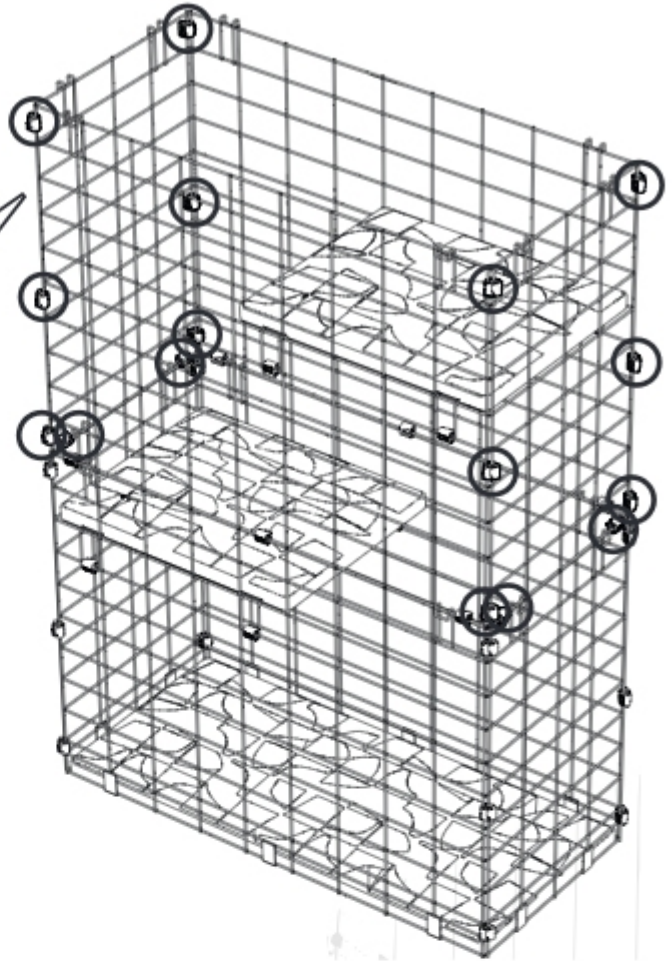

X20
810.0134

! Tower complete - assemble your remaining modules or go to page 65 and for attachment options of the different modules.

15

2m + Tower Assembly

16

17

18

19

20

21

X16
810.0134

! Repeat steps 15 to 21 for all extension levels - We recommend configuring your tower steps to suit the size and athleticism of your cat.

22

23

24

25