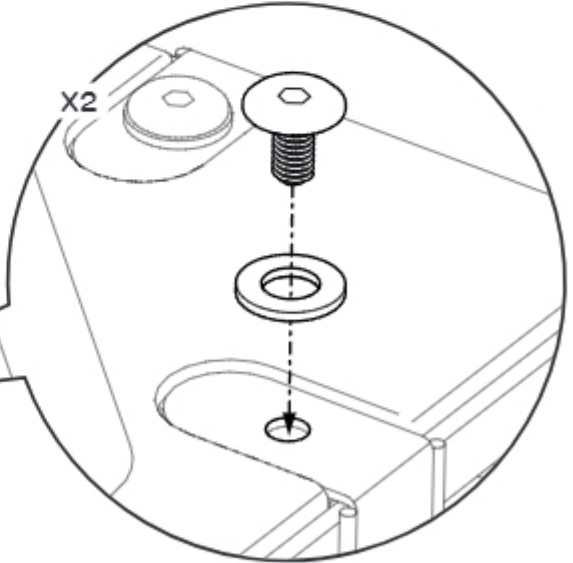

X12
M6 x 12mm Bolt
800.0353

X6
Cable Tie
3 x 200mm
800.0427

X52
Mighty Clip C
810.0134

096.0117 Wall Mounting Fixings Pack Tower Extension

x12
Wall Mounting Clip
096.1045

x12
Woodscrew
4 x 30mm
800.0366

x12
Wall Plug
800.0392

1

X3

096.1032

096.1031

Repeat on other side

2

X2

096.1034