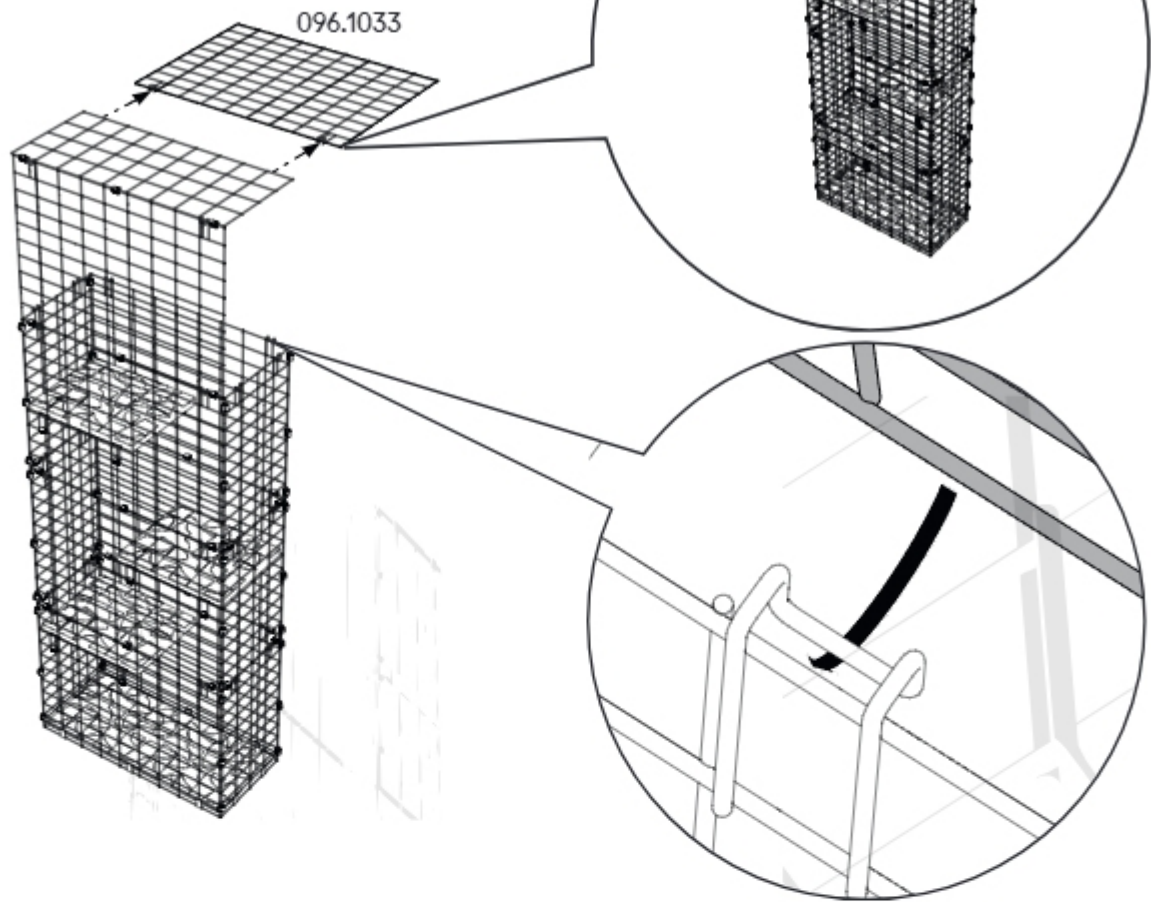

X20
810.0134

! Tower complete - assemble your remaining modules or go to page 65 and for attachment options of the different modules.

15

2m + Tower Assembly

16

17

18

19

20

21

X16
810.0134

! Repeat steps 15 to 21 for all extension levels - We recommend configuring your tower steps to suit the size and athleticism of your cat.

22

23

24

25