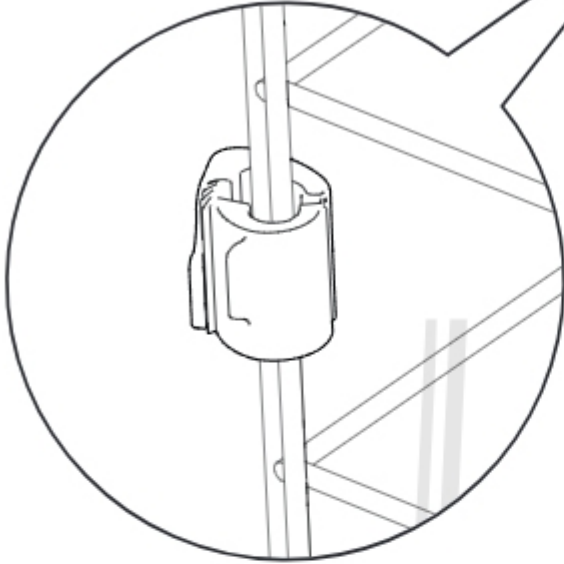

X20
810.0134

! Tower complete - assemble your remaining modules or go to page 65 and for attachment options of the different modules.

15

2m + Tower Assembly

16

17

18

19

20

21

X16
810.0134

! Repeat steps 15 to 21 for all extension levels - We recommend configuring your tower steps to suit the size and athleticism of your cat.

22

23

24

25