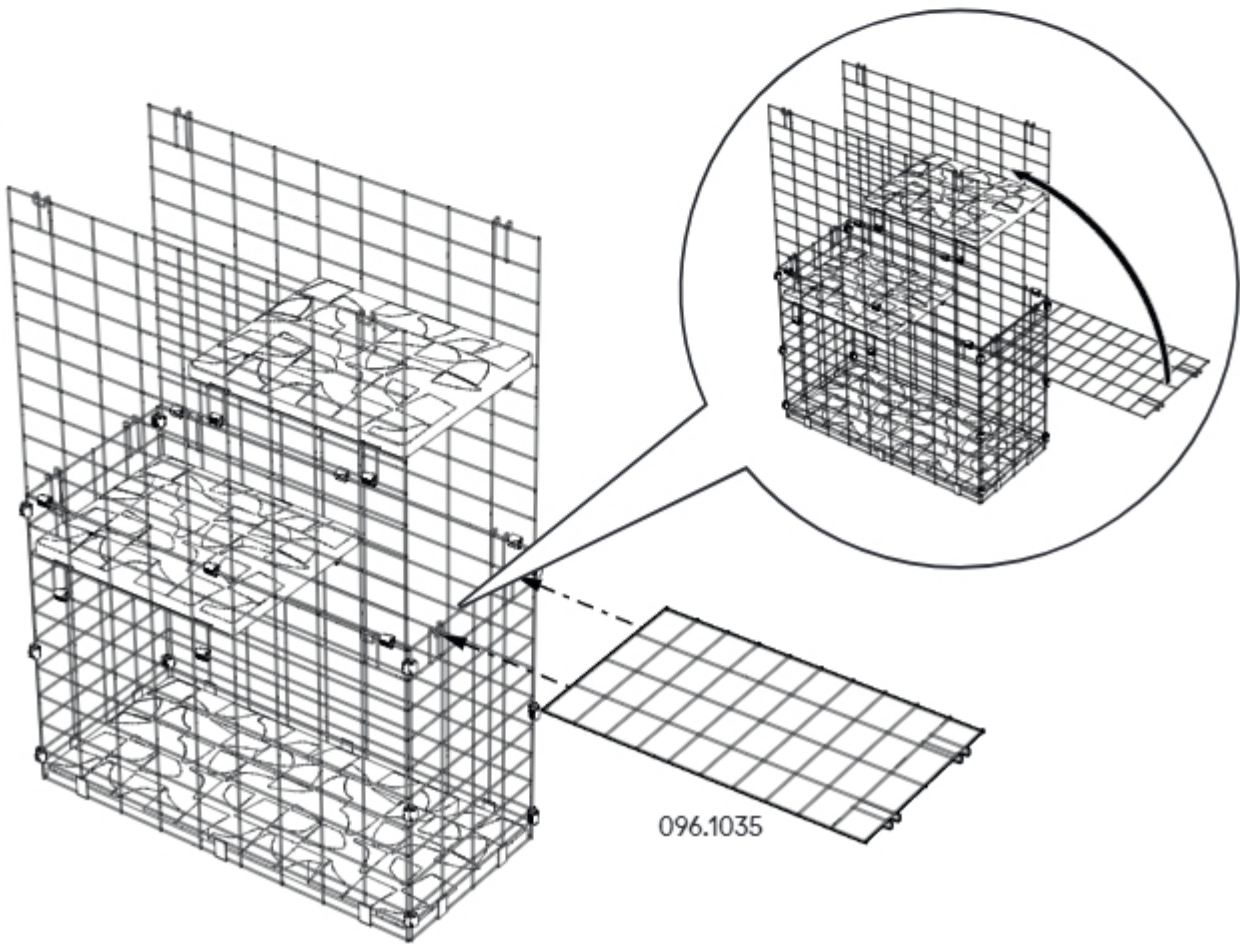

X20
810.0134

! Tower complete - assemble your remaining modules or go to page 65 and for attachment options of the different modules.

15

2m + Tower Assembly

16

17

18

19

20

21

X16
810.0134

! Repeat steps 15 to 21 for all extension levels - We recommend configuring your tower steps to suit the size and athleticism of your cat.

22

23

24

25