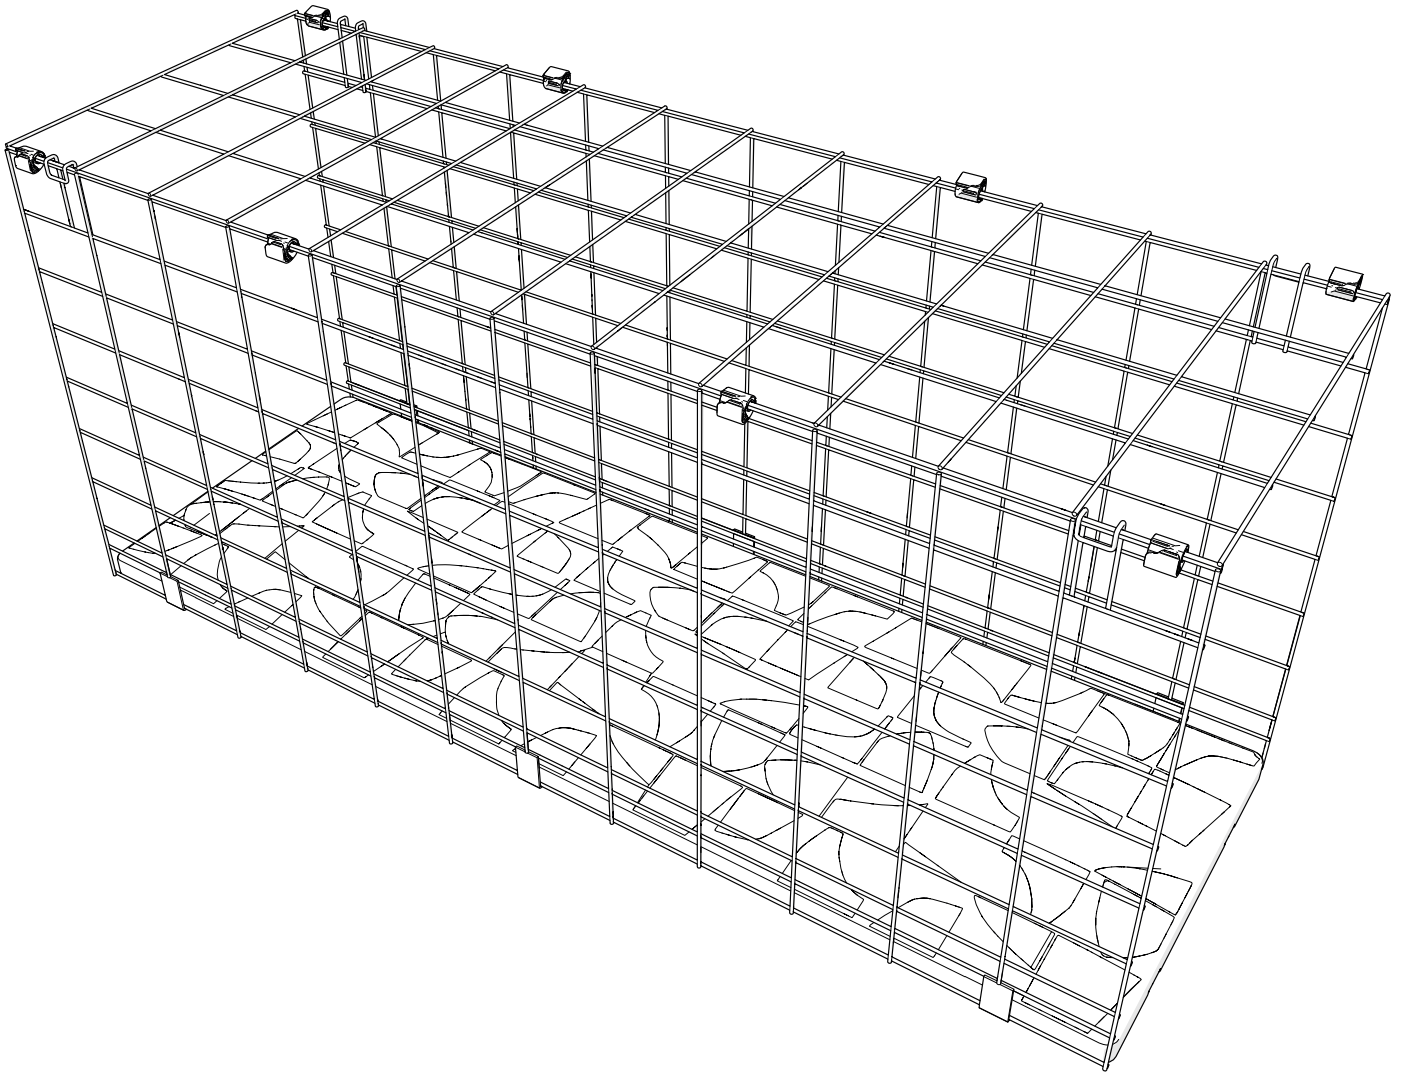

# TUNNEL

## Module Assembly

### 096.0020 Boxed Tunnel

**X1**  
Tunnel Platform  
096.1001

**X2**  
Tunnel Side  
096.1002

**X1**  
Tunnel Top  
096.1003

**X2**  
Tension Wire  
096.1106