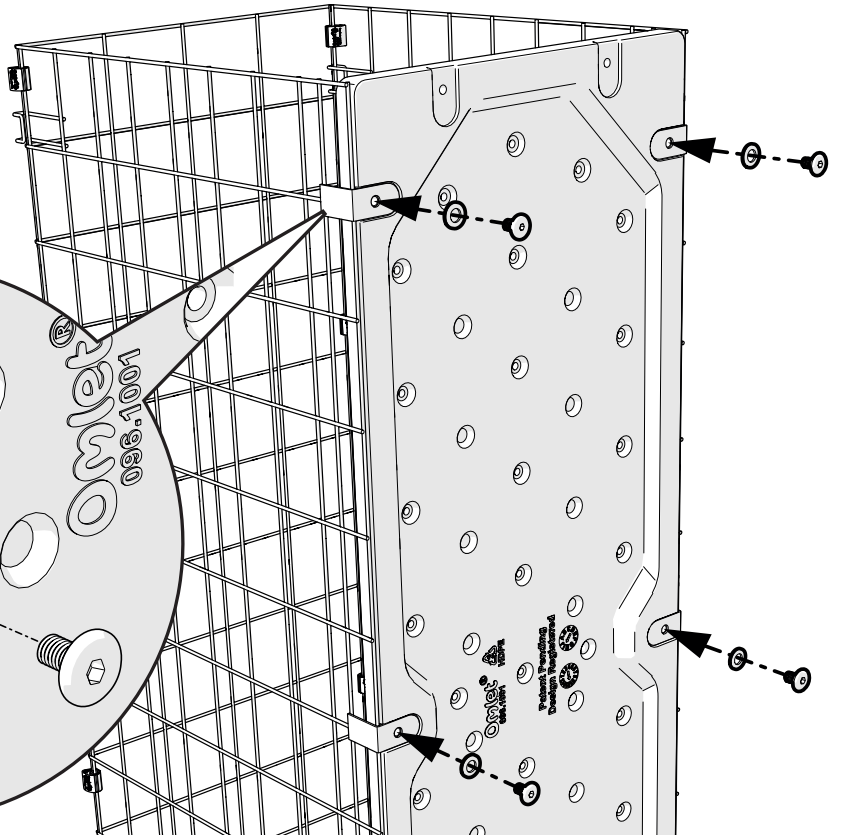

### 096.0112 Wall Mounting Fixings Pack Tunnel

**X5**  
Wall Mounting Clip  
096.1045

**X2**  
Wall Mounted Bracket  
096.1102

**X2**  
Wall Mounting Mesh Hook  
096.1104

**X7**  
Woodscrew  
4 x 30mm  
800.0366

**X7**  
Wall Plug  
800.0392

1

Repeat on other side

2

X8  
810.0134

3

096.1001

4