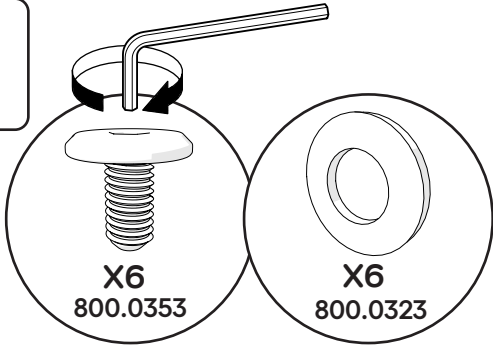

### 096.0112 Wall Mounting Fixings Pack Tunnel

**X5**  
Wall Mounting Clip  
096.1045

**X2**  
Wall Mounted Bracket  
096.1102

**X2**  
Wall Mounting Mesh Hook  
096.1104

**X7**  
Woodscrew  
4 x 30mm  
800.0366

**X7**  
Wall Plug  
800.0392

1

Repeat on other side

2

X8  
810.0134

3

096.1001

4