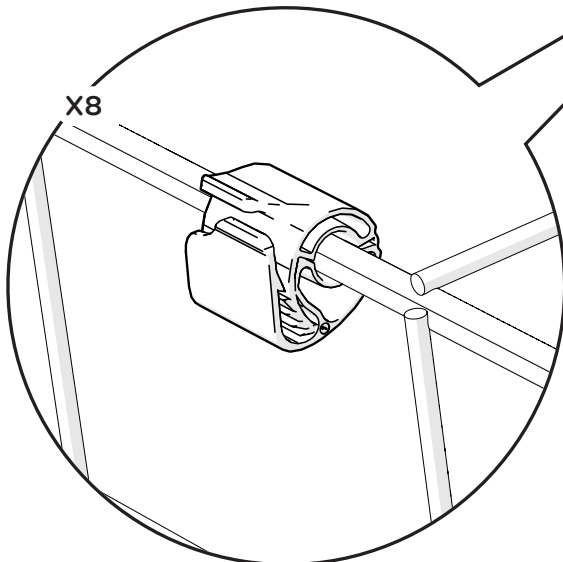

### 096.0112 Wall Mounting Fixings Pack Tunnel

**X5**  
Wall Mounting Clip  
096.1045

**X2**  
Wall Mounted Bracket  
096.1102

**X2**  
Wall Mounting Mesh Hook  
096.1104

**X7**  
Woodscrew  
4 x 30mm  
800.0366

**X7**  
Wall Plug  
800.0392

1

Repeat on other side

2

X8  
810.0134

3

096.1001

4