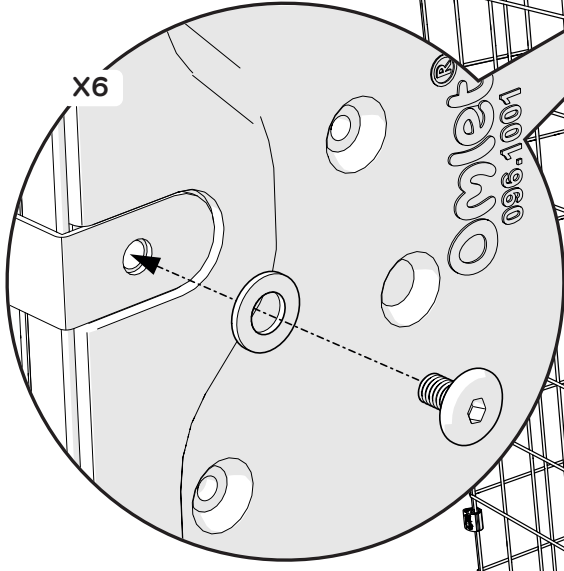

### 096.0112 Wall Mounting Fixings Pack Tunnel

**X5**  
Wall Mounting Clip  
096.1045

**X2**  
Wall Mounted Bracket  
096.1102

**X2**  
Wall Mounting Mesh Hook  
096.1104

**X7**  
Woodscrew  
4 x 30mm  
800.0366

**X7**  
Wall Plug  
800.0392

1

Repeat on other side

2

X8  
810.0134

3

096.1001

4