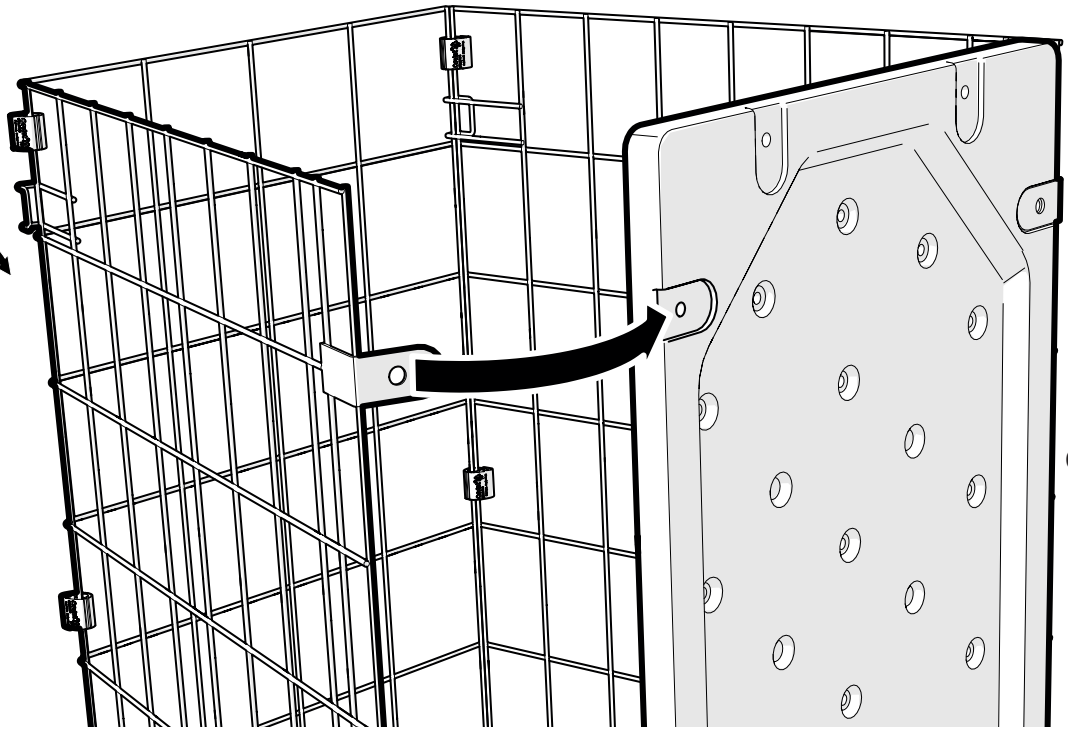

### 096.0112 Wall Mounting Fixings Pack Tunnel

**X5**  
Wall Mounting Clip  
096.1045

**X2**  
Wall Mounted Bracket  
096.1102

**X2**  
Wall Mounting Mesh Hook  
096.1104

**X7**  
Woodscrew  
4 x 30mm  
800.0366

**X7**  
Wall Plug  
800.0392

1

Repeat on other side

2

X8  
810.0134

3

096.1001

4