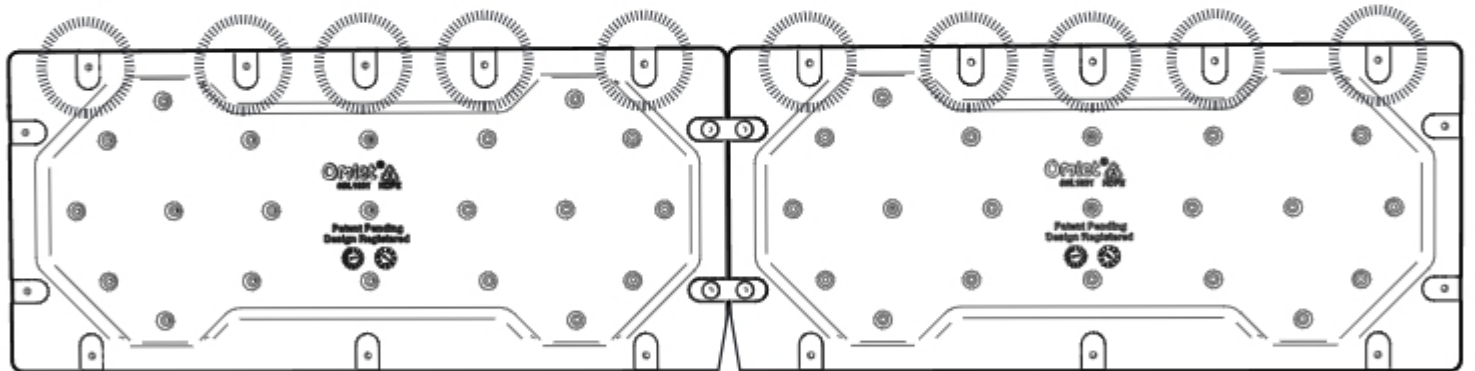

The Window box is a modular system. The following pages show the assembly of a 2x2 Window box. If you are assembling a different size the steps need to be adjusted but will follow the same principles.

1

Please make sure the platforms are attached with the 5 bracket slots on the same side. This is the same side you'll attach your mesh panels to.

096.1031

096.1031