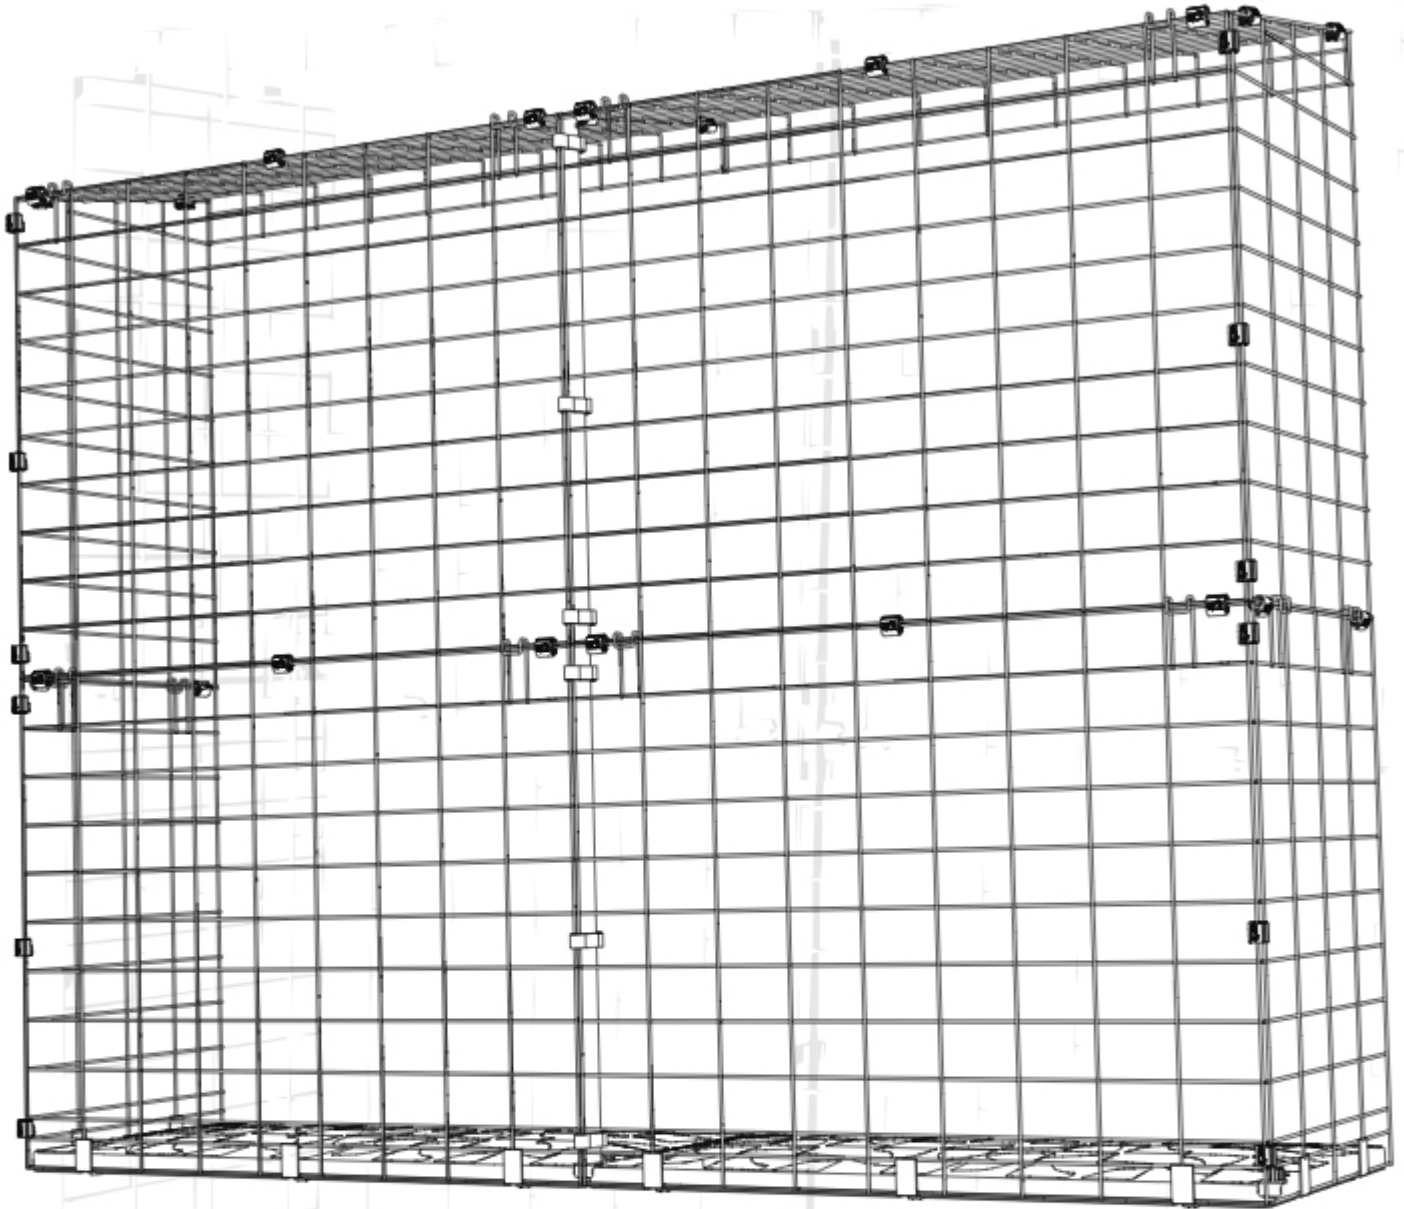

WINDOW BOX

Module Assembly

Which size Window Box are you assembling? Please look at all the possible configurations on the following two pages.

1 x 2

096.0024 Boxed Window Box

1 x 3

096.0026 Boxed Window Box Vertical Extension A