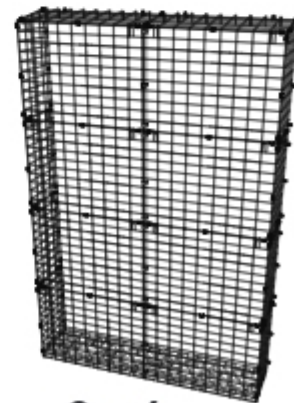

WINDOW BOX

Module Assembly

Which size Window Box are you assembling? Please look at all the possible configurations on the following two pages.

1 x 2

096.0024 Boxed Window Box

1 x 3

096.0026 Boxed Window Box Vertical Extension A

1 x 4

096.0024 Boxed Window Box
096.0026 Boxed Window Box Vertical Extension A x2

2 x 2

096.0024 Boxed Window Box
096.0025 Boxed Window Box Horizontal Extension

2 x 3

096.0024 Boxed Window Box
096.0025 Boxed Window Box Horizontal Extension
096.0026 Boxed Window Box Vertical Extension A
096.0027 Boxed Window Box Vertical Extension B

2 x 4

096.0024 Boxed Window Box
096.0025 Boxed Window Box Horizontal Extension
096.0026 Boxed Window Box Vertical Extension A x2
096.0027 Boxed Window Box Vertical Extension B x2

3 x 2

096.0024 Boxed Window Box
096.0025 Boxed Window Box Horizontal Extension **x2**

3 x 3

096.0024 Boxed Window Box
096.0025 Boxed Window Box Horizontal Extension
096.0026 Boxed Window Box Vertical Extension A **x2**
096.0027 Boxed Window Box Vertical Extension B **x2**

3 x 4

096.0024 Boxed Window Box
096.0025 Boxed Window Box Horizontal Extension **x2**
096.0026 Boxed Window Box Vertical Extension A **x2**
096.0027 Boxed Window Box Vertical Extension B **x4**