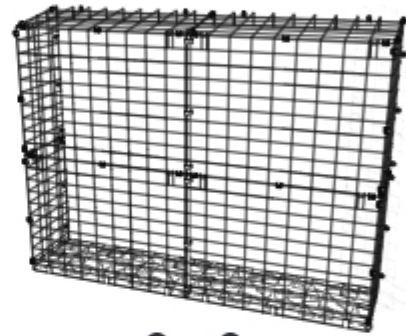

WINDOW BOX

Module Assembly

Which size Window Box are you assembling? Please look at all the possible configurations on the following two pages.

1 x 2

096.0024 Boxed Window Box

1 x 3

096.0026 Boxed Window Box Vertical Extension A

1 x 4

096.0024 Boxed Window Box
096.0026 Boxed Window Box Vertical Extension A x2

2 x 2

096.0024 Boxed Window Box
096.0025 Boxed Window Box Horizontal Extension

2 x 3

096.0024 Boxed Window Box
096.0025 Boxed Window Box Horizontal Extension
096.0026 Boxed Window Box Vertical Extension A
096.0027 Boxed Window Box Vertical Extension B