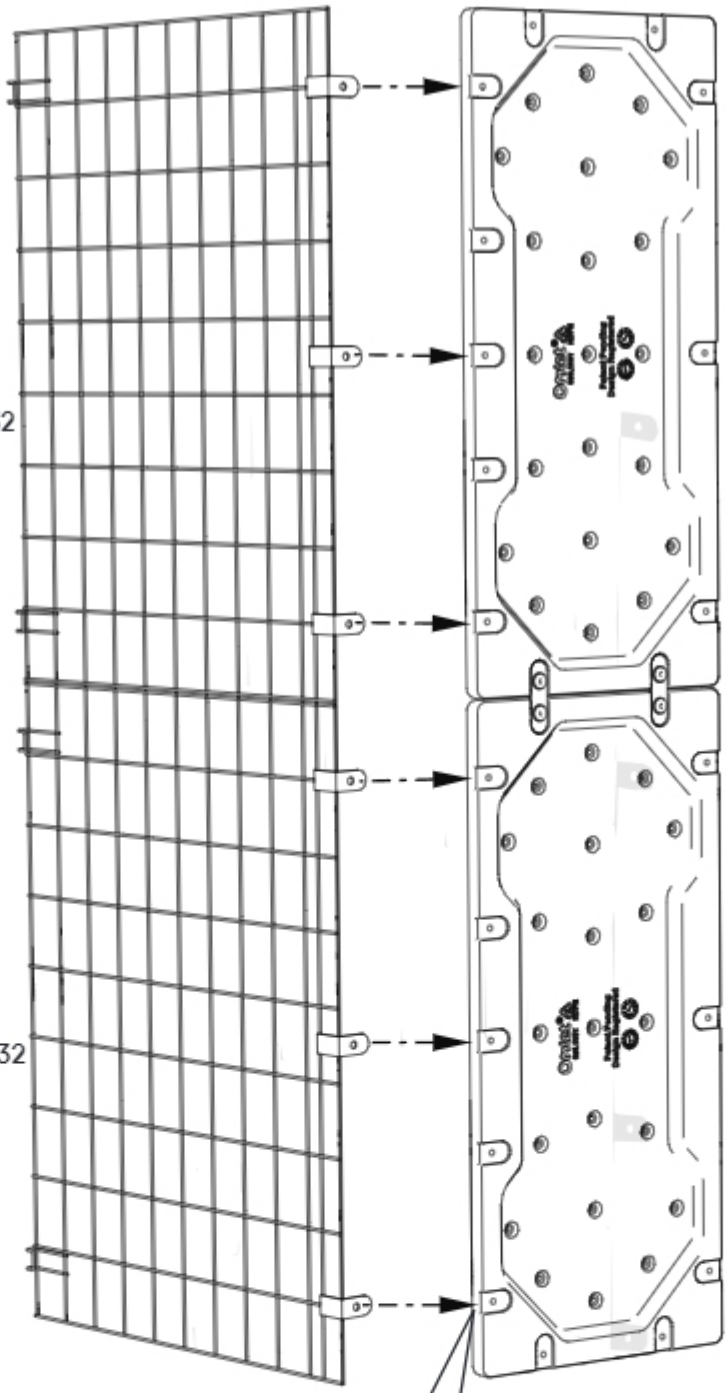

X6
800.0323

096.1032

096.1032