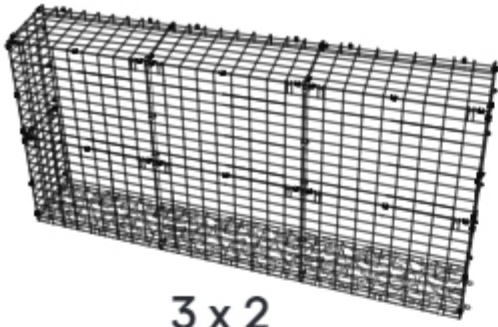

WINDOW BOX

Module Assembly

Which size Window Box are you assembling? Please look at all the possible configurations on the following two pages.

1 x 2

096.0024 Boxed Window Box

1 x 3

096.0026 Boxed Window Box Vertical Extension A

1 x 4

096.0024 Boxed Window Box
096.0026 Boxed Window Box Vertical Extension A x2

2 x 2

096.0024 Boxed Window Box
096.0025 Boxed Window Box Horizontal Extension

2 x 3

096.0024 Boxed Window Box
096.0025 Boxed Window Box Horizontal Extension
096.0026 Boxed Window Box Vertical Extension A
096.0027 Boxed Window Box Vertical Extension B

2 x 4

096.0024 Boxed Window Box
096.0025 Boxed Window Box Horizontal Extension
096.0026 Boxed Window Box Vertical Extension A x2
096.0027 Boxed Window Box Vertical Extension B x2

3 x 2

096.0024 Boxed Window Box
096.0025 Boxed Window Box Horizontal Extension **x2**