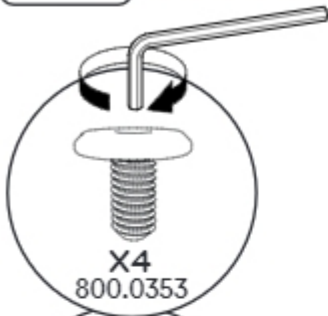

The Window box is a modular system. The following pages show the assembly of a 2x2 Window box. If you are assembling a different size the steps need to be adjusted but will follow the same principles.

1

Please make sure the platforms are attached with the 5 bracket slots on the same side. This is the same side you'll attach your mesh panels to.

096.1031

096.1031