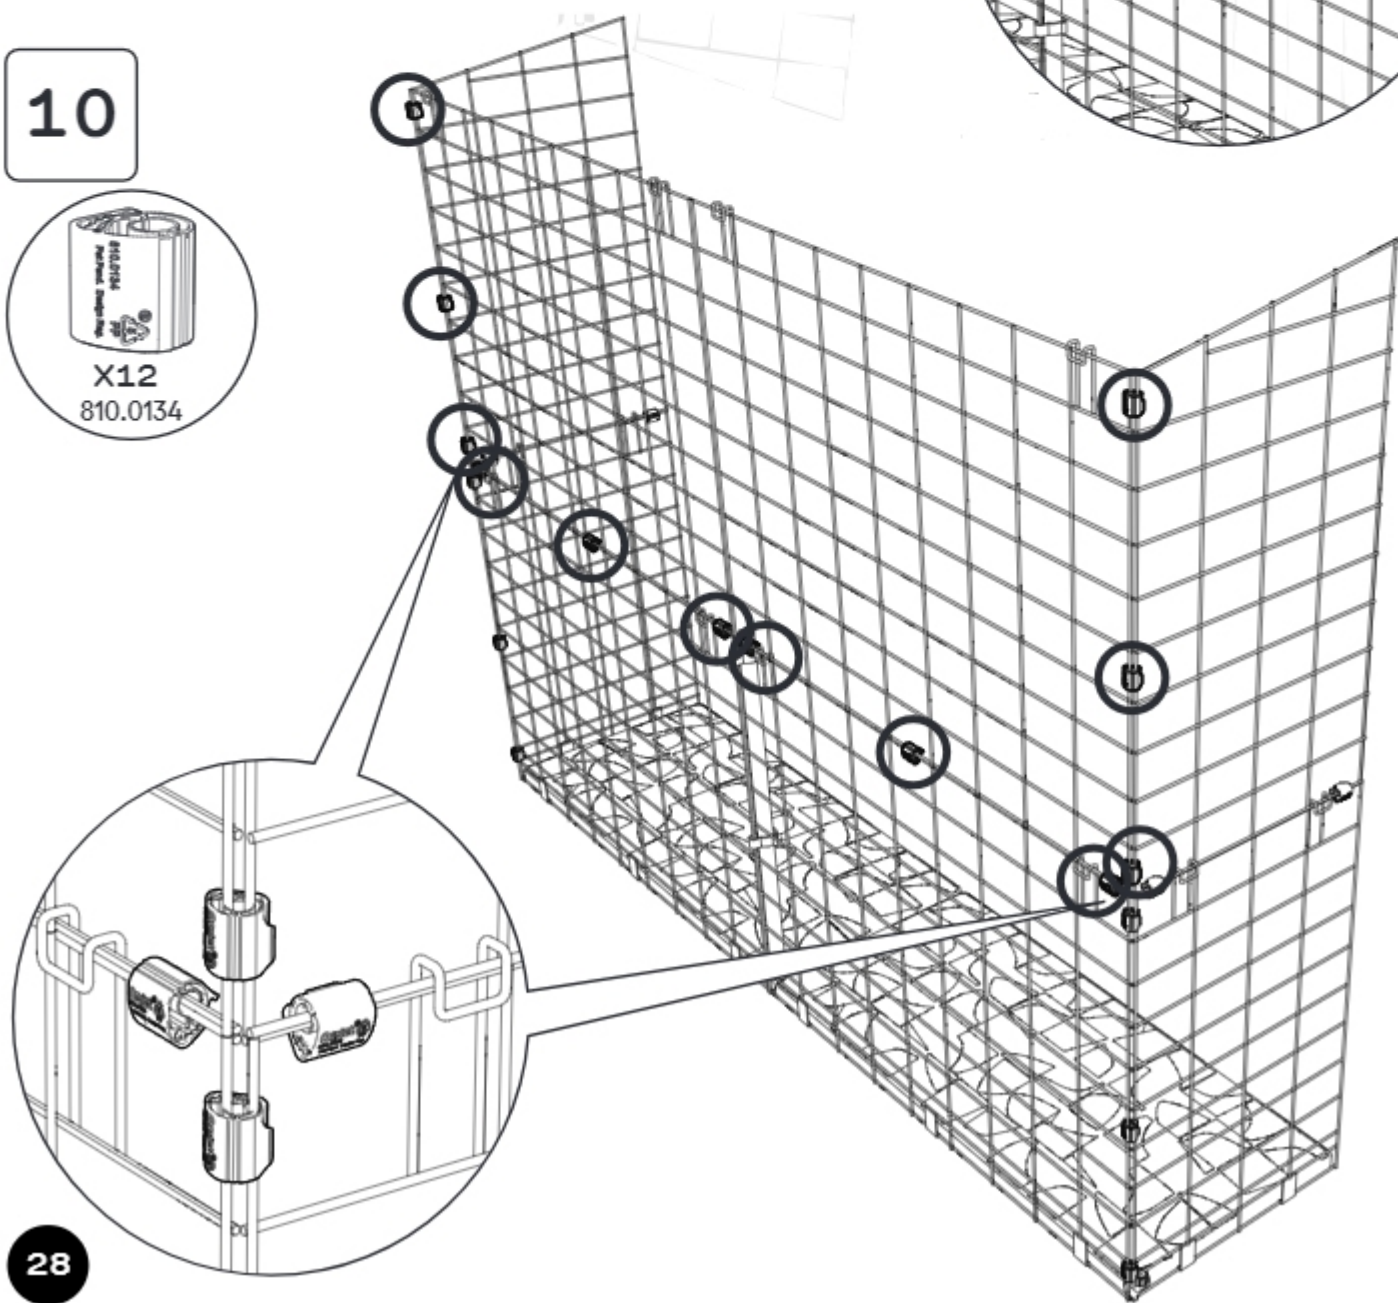

The Window box is a modular system. The following pages show the assembly of a 2x2 Window box. If you are assembling a different size the steps need to be adjusted but will follow the same principles.

1

Please make sure the platforms are attached with the 5 bracket slots on the same side. This is the same side you'll attach your mesh panels to.

096.1031

096.1031

2

X6
800.0353

X6
800.0323

096.1032

096.1032

3

4

5

096.1042

096.1041

6

X3
810.0136

9

10

11

12

13

14

30

15