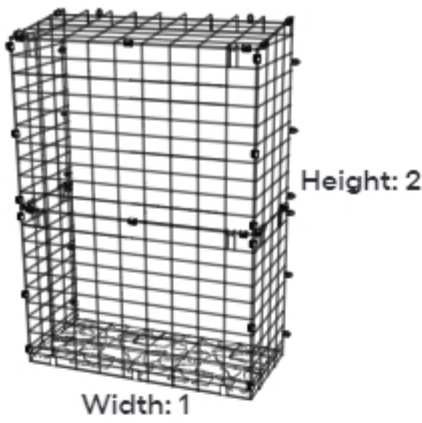

WINDOW BOX

Module Assembly

Which size Window Box are you assembling? Please look at all the possible configurations on the following two pages.

1 x 2

096.0024 Boxed Window Box

1 x 3

096.0026 Boxed Window Box Vertical Extension A

1 x 4

096.0024 Boxed Window Box
096.0026 Boxed Window Box Vertical Extension A x2

2 x 2

096.0024 Boxed Window Box
096.0025 Boxed Window Box Horizontal Extension

2 x 3

096.0024 Boxed Window Box
096.0025 Boxed Window Box Horizontal Extension
096.0026 Boxed Window Box Vertical Extension A
096.0027 Boxed Window Box Vertical Extension B