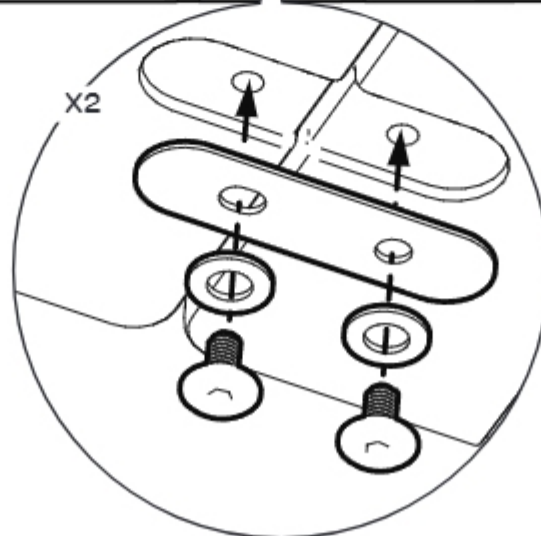

The Window box is a modular system. The following pages show the assembly of a 2x2 Window box. If you are assembling a different size the steps need to be adjusted but will follow the same principles.

1

Please make sure the platforms are attached with the 5 bracket slots on the same side. This is the same side you'll attach your mesh panels to.

096.1031

096.1031

2

X6
800.0353

X6
800.0323

096.1032