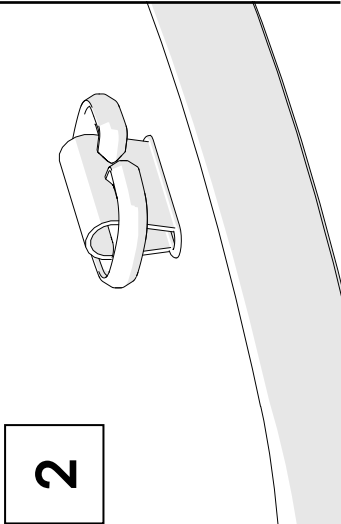

Omlet[®]

MAYA[®]

cat tree cushion toggles

Watch the 'How to Build' video
www.omlet.co.uk/how_to_build

What you have received

055.0051 Packed Platform Cushion

Cushion Toggle
055.1180
x6

Platform Cushion Foam Insert
055.1182
x1

Platform Cushion Cover
055.1184
x1

or
order
you
of
opportunity
to
seller
club

055.0052 Packed Bridge Cushion

Cushion Toggle
055.1180
x6

Bridge Cushion Foam Insert
055.1183
x1

Bridge Cushion Cover
055.1185
x1

3

4

1

2

Remove toggles before washing covers

Omllet®

© Copyright Omllet Ltd. 2023

Design Registered, Patent Pending