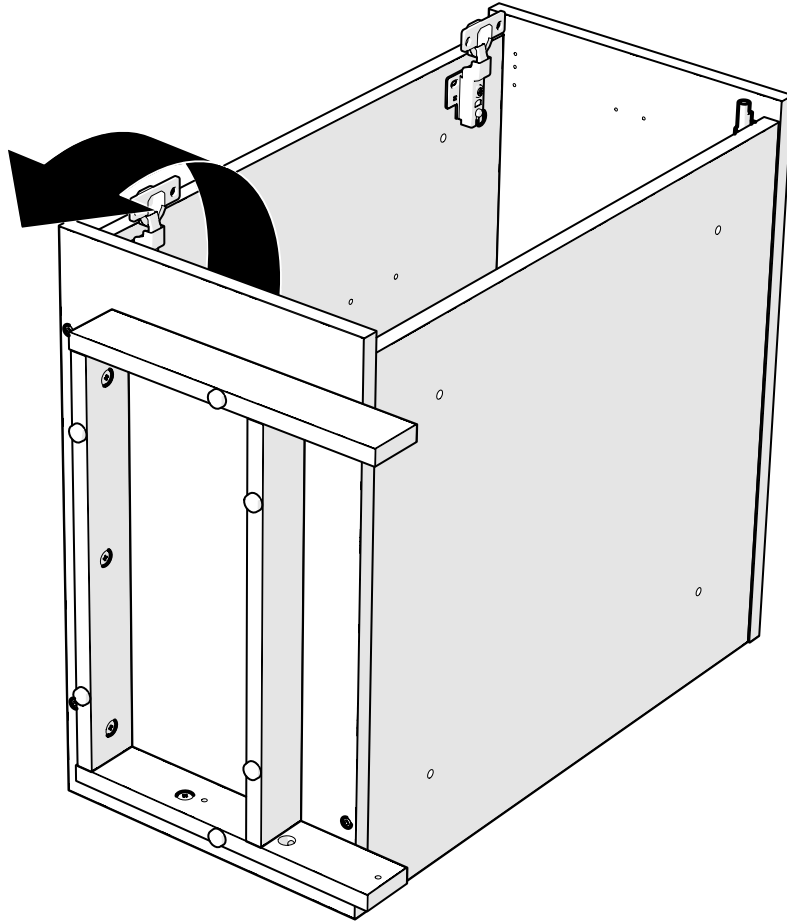

17

18

Keep Safe until step 19

- DE Bis Schritt 19 sicher aufbewahren
- FR Gardez ces pièces jusqu'à l'étape 19
- NL Zo houden tot stap 19
- ES Mantener a salvo hasta el paso 19
- IT Tenere da parte fino al Punto 19