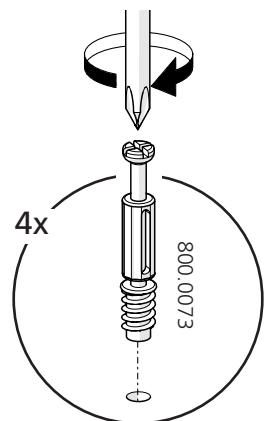

3

4

Fido 24 076.1029
Fido 30 076.1037
Fido 36 076.1045