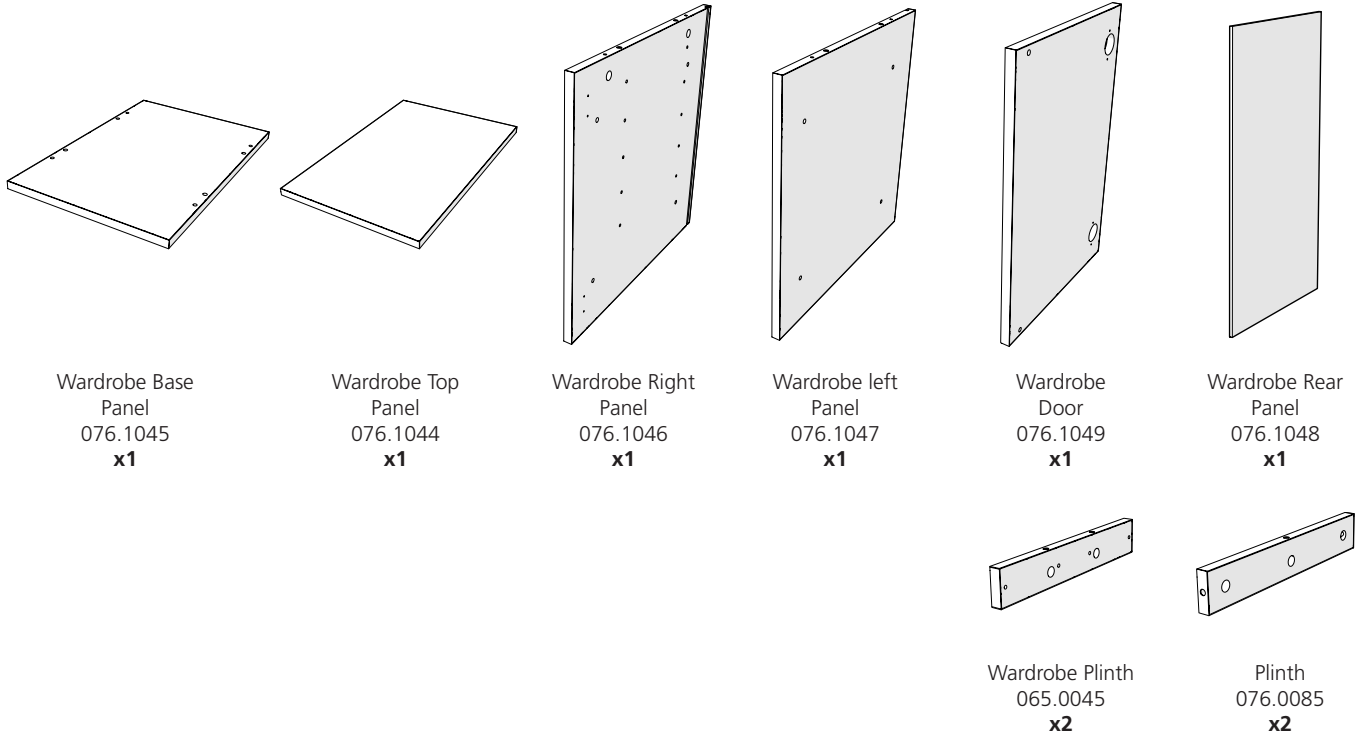

Magnetic Push Push Catch kit
800.0153
x1

Sprung Clip on Hinge
800.0127
x2

076.0007: Fido Nook Wardrobe 30

065.0060: Wardrobe Fastener Pack

076.0008: Fido Nook Wardrobe 36

065.0060: Wardrobe Fastener Pack

1

Fido 24 065.0045
Fido 30 065.0045
Fido 36 065.0045
x2