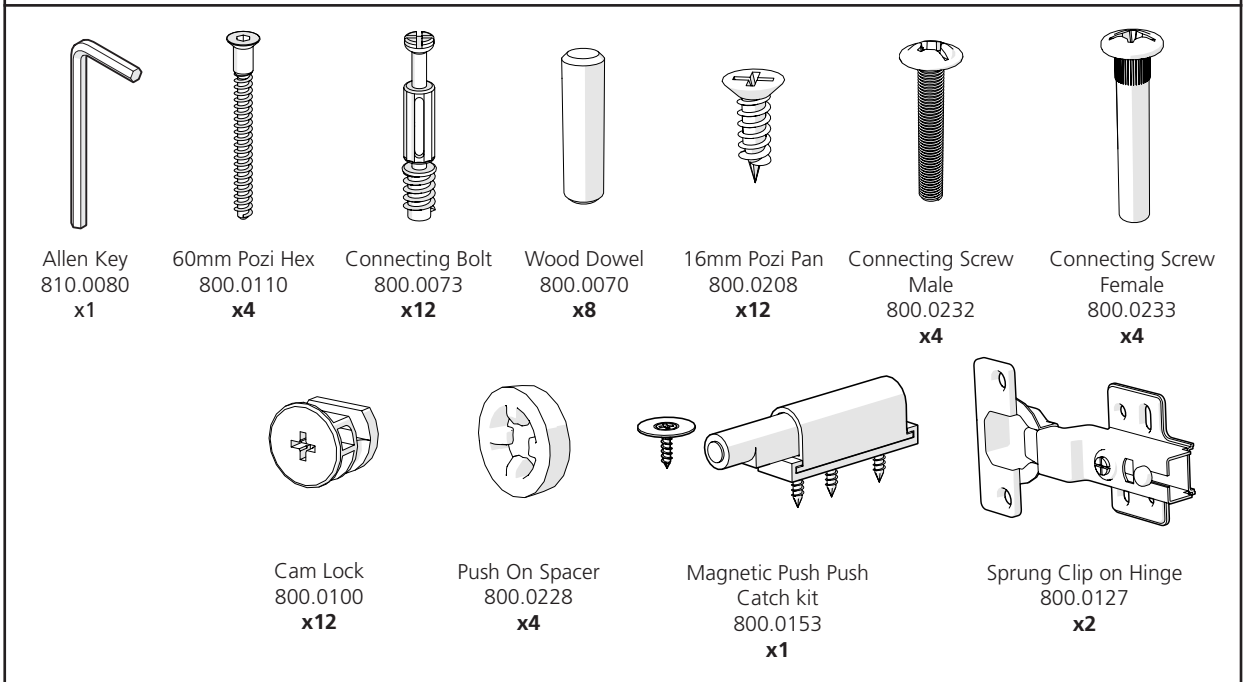

Magnetic Push Push Catch kit
800.0153
x1

Sprung Clip on Hinge
800.0127
x2

076.0007: Fido Nook Wardrobe 30

065.0060: Wardrobe Fastener Pack

076.0008: Fido Nook Wardrobe 36

065.0060: Wardrobe Fastener Pack

1

Fido 24 065.0045
Fido 30 065.0045
Fido 36 065.0045
x2