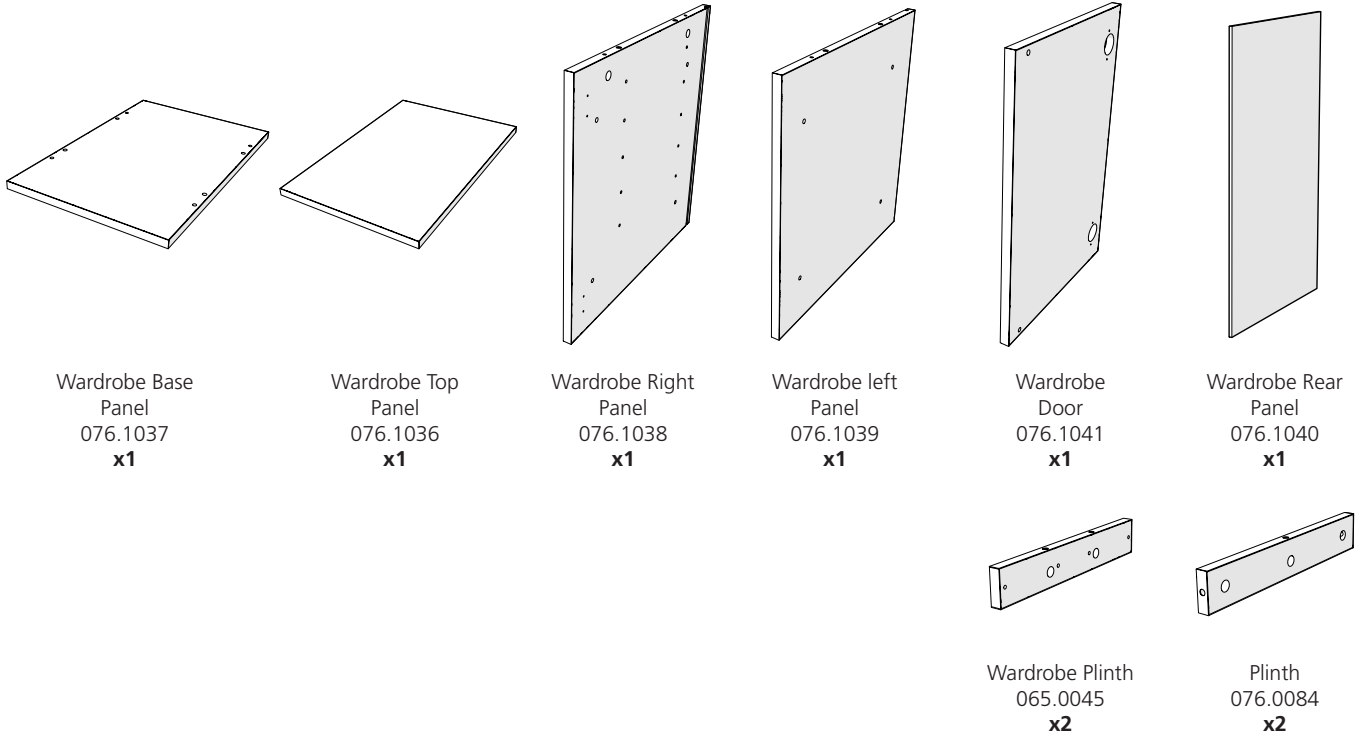

Magnetic Push Push Catch kit
800.0153
x1

Sprung Clip on Hinge
800.0127
x2

076.0007: Fido Nook Wardrobe 30

065.0060: Wardrobe Fastener Pack

076.0008: Fido Nook Wardrobe 36

065.0060: Wardrobe Fastener Pack

1

Fido 24 065.0045
Fido 30 065.0045
Fido 36 065.0045
x2