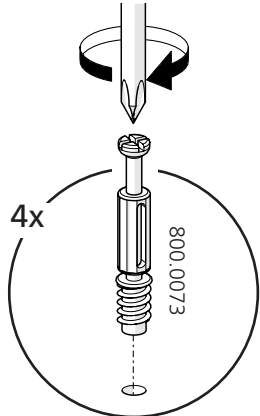

11

12

Fido 24 076.1029
Fido 30 076.1037
Fido 36 076.1045