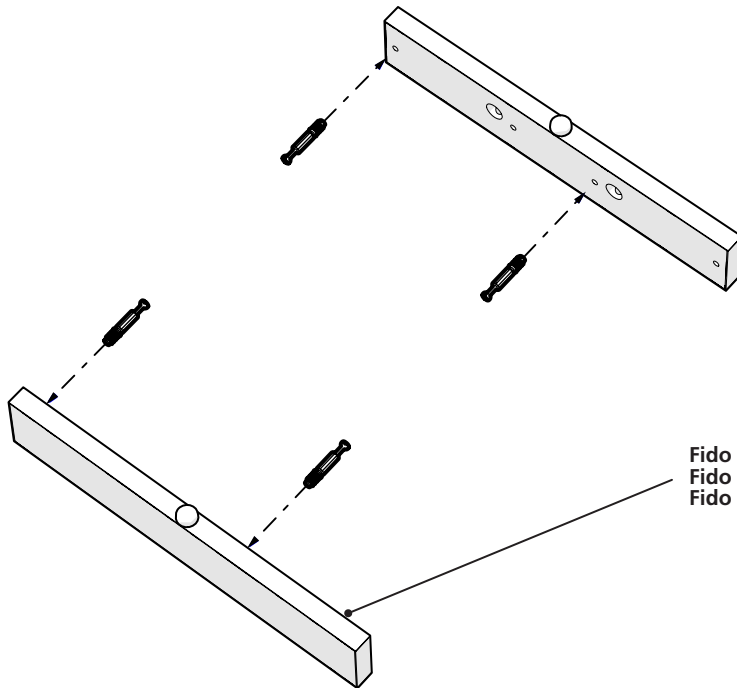

Magnetic Push Push Catch kit
800.0153
x1

Sprung Clip on Hinge
800.0127
x2

076.0007: Fido Nook Wardrobe 30

065.0060: Wardrobe Fastener Pack

076.0008: Fido Nook Wardrobe 36

065.0060: Wardrobe Fastener Pack

1

Fido 24 065.0045
Fido 30 065.0045
Fido 36 065.0045
x2