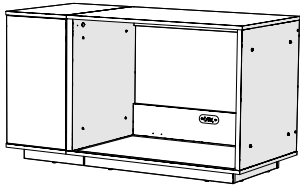

Magnetic Push Push Catch kit
800.0153
x1

Sprung Clip on Hinge
800.0127
x2

076.0007: Fido Nook Wardrobe 30

065.0060: Wardrobe Fastener Pack

076.0008: Fido Nook Wardrobe 36

065.0060: Wardrobe Fastener Pack

1

Fido 24 065.0045
Fido 30 065.0045
Fido 36 065.0045
x2