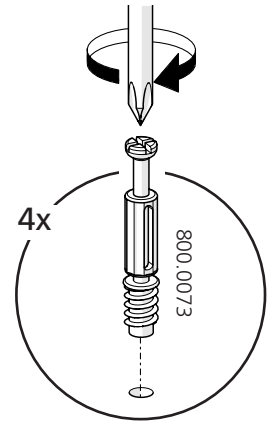

27

Fido 24 065.0045
Fido 30 065.0045
Fido 36 065.0045
x2

28

Fido 24 076.0083
Fido 30 076.0084
Fido 36 076.0085
x2