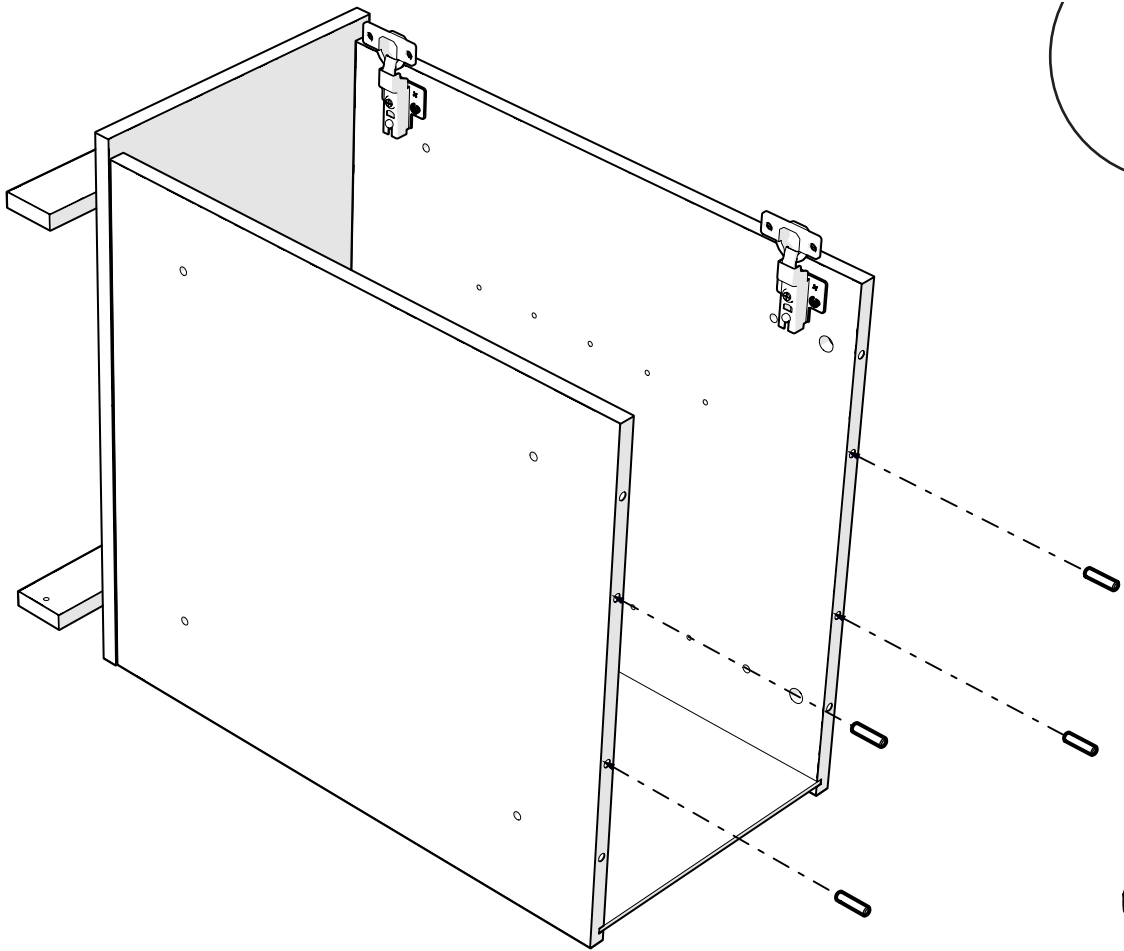

11

12

Fido 24 076.1029
Fido 30 076.1037
Fido 36 076.1045