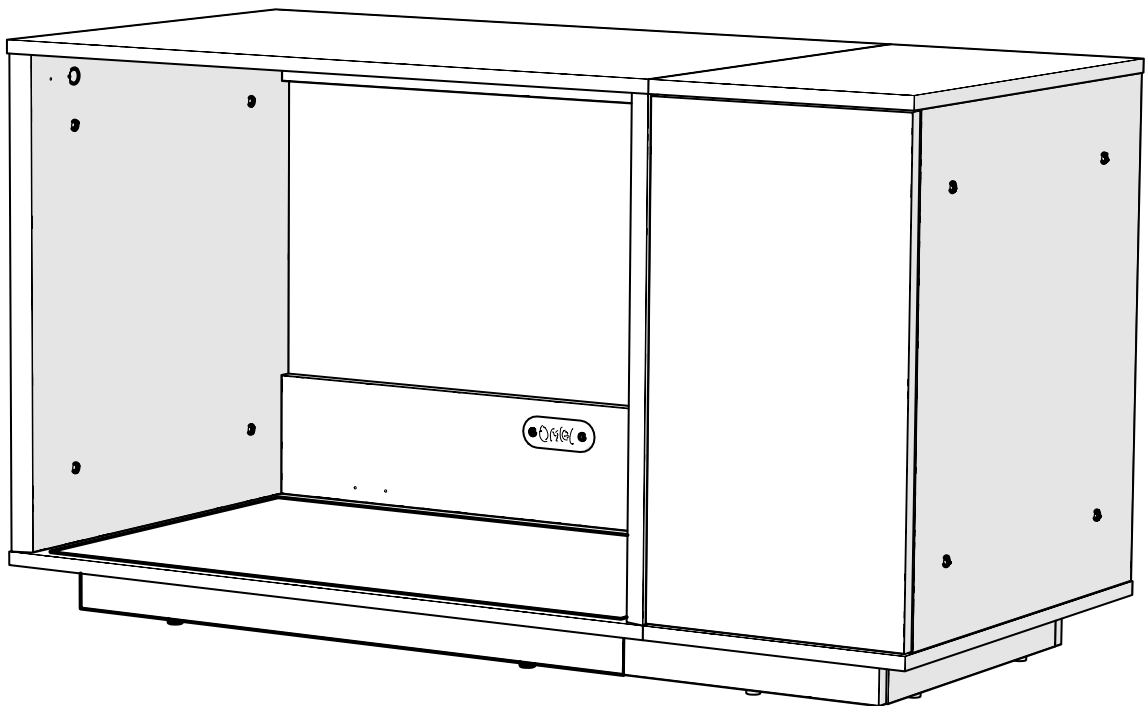

Magnetic Push Push Catch kit
800.0153
x1

Sprung Clip on Hinge
800.0127
x2

076.0007: Fido Nook Wardrobe 30

065.0060: Wardrobe Fastener Pack

076.0008: Fido Nook Wardrobe 36

065.0060: Wardrobe Fastener Pack

1

Fido 24 065.0045
Fido 30 065.0045
Fido 36 065.0045
x2