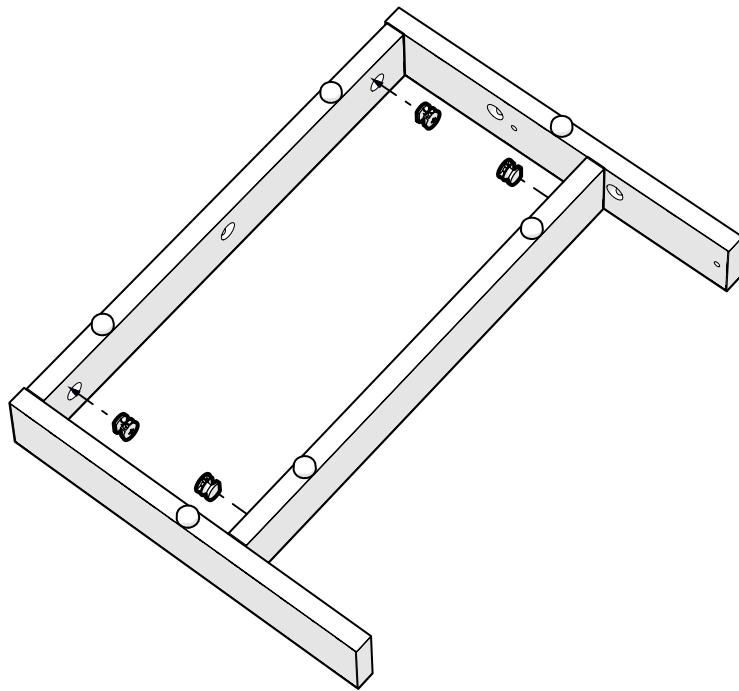

3

4

Fido 24 076.1029
Fido 30 076.1037
Fido 36 076.1045