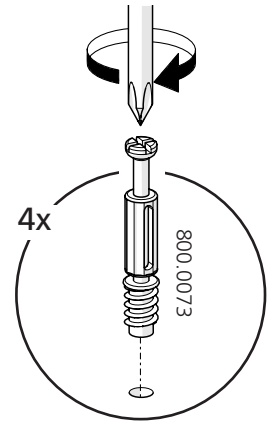

60mm Pozi Hex
800.0110
x4

Connecting Bolt
800.0073
x12

Wood Dowel
800.0070
x8

16mm Pozi Pan
800.0208
x12

Connecting Screw Male
800.0232
x4

Connecting Screw Female
800.0233
x4

Cam Lock
800.0100
x12

Push On Spacer
800.0228
x4

Magnetic Push Push Catch kit
800.0153
x1

Sprung Clip on Hinge
800.0127
x2

076.0007: Fido Nook Wardrobe 30

065.0060: Wardrobe Fastener Pack

076.0008: Fido Nook Wardrobe 36

065.0060: Wardrobe Fastener Pack

1

Fido 24 065.0045
Fido 30 065.0045
Fido 36 065.0045
x2