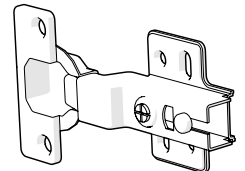

Sprung Clip on Hinge
800.0127
x2