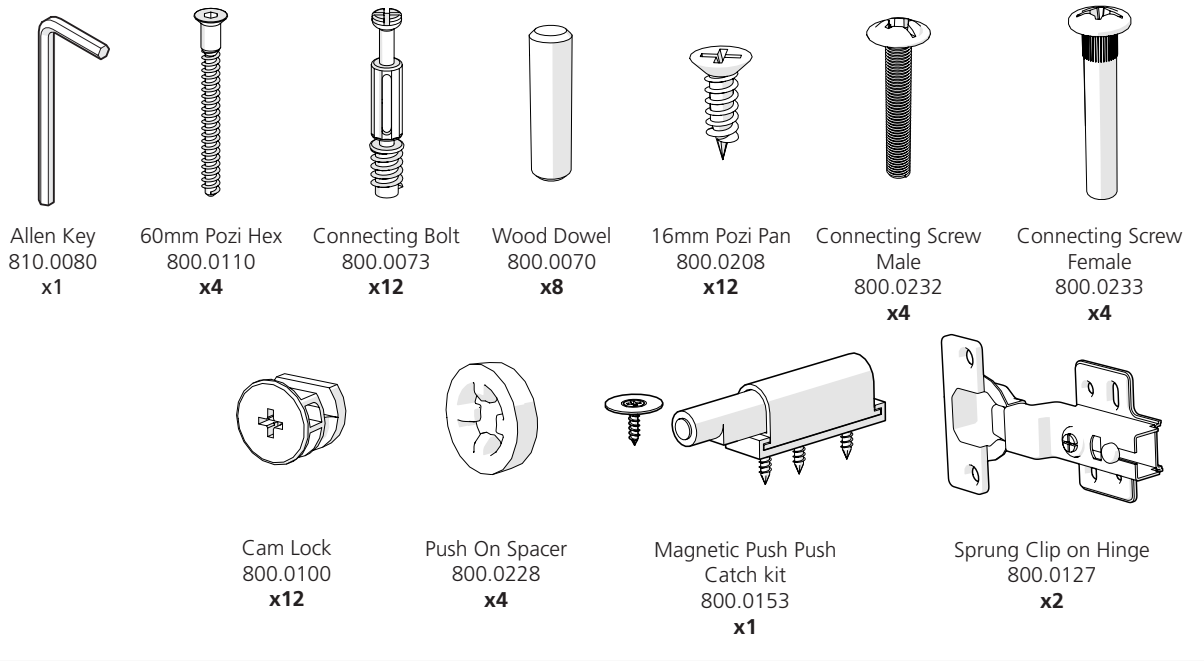

Magnetic Push Push Catch kit
800.0153
x1

Sprung Clip on Hinge
800.0127
x2

076.0007: Fido Nook Wardrobe 30

065.0060: Wardrobe Fastener Pack

076.0008: Fido Nook Wardrobe 36

065.0060: Wardrobe Fastener Pack

1

Fido 24 065.0045
Fido 30 065.0045
Fido 36 065.0045
x2