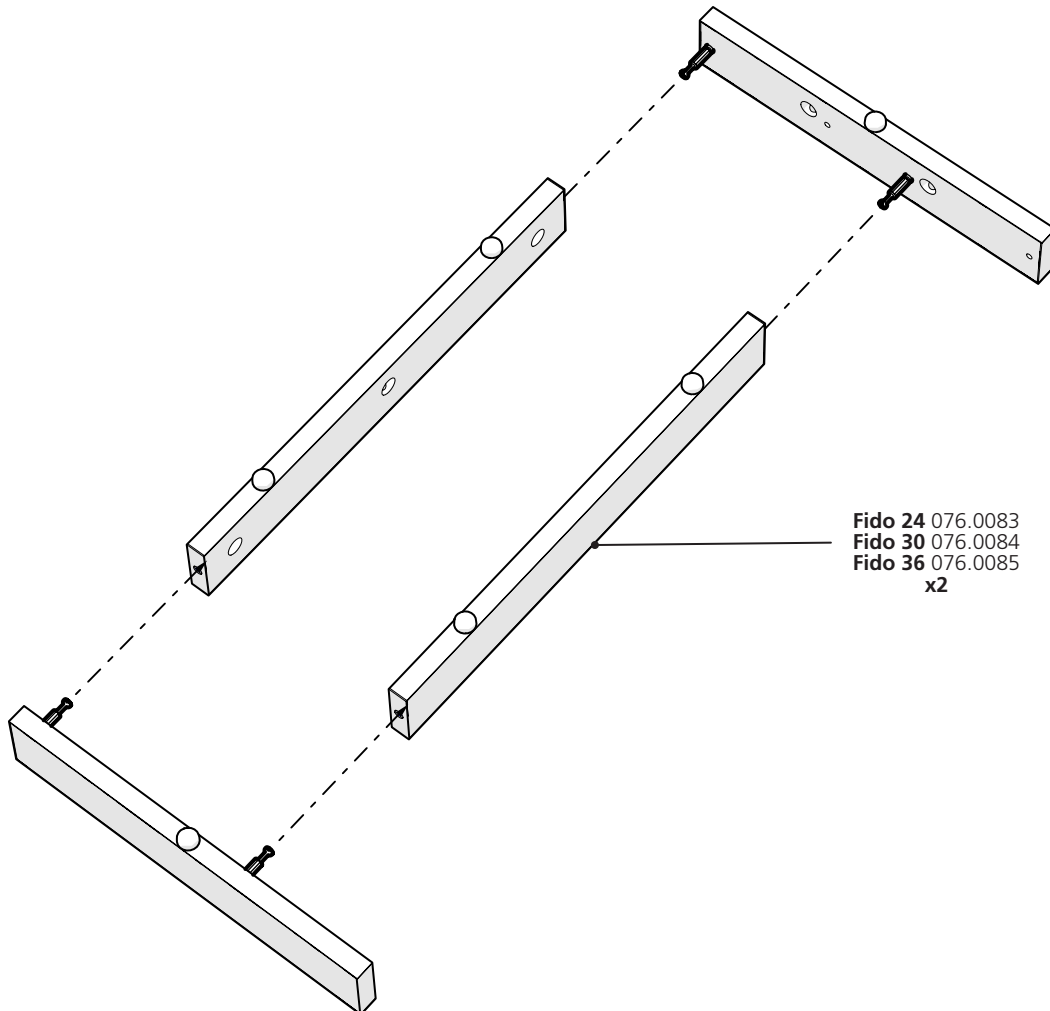

Fido 24 076.0083
Fido 30 076.0084
Fido 36 076.0085
x2