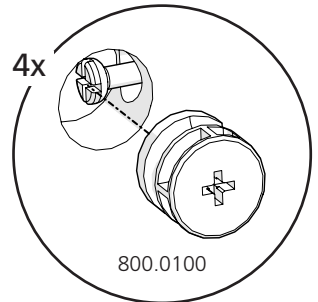

3

4

Fido 24 076.1029
Fido 30 076.1037
Fido 36 076.1045