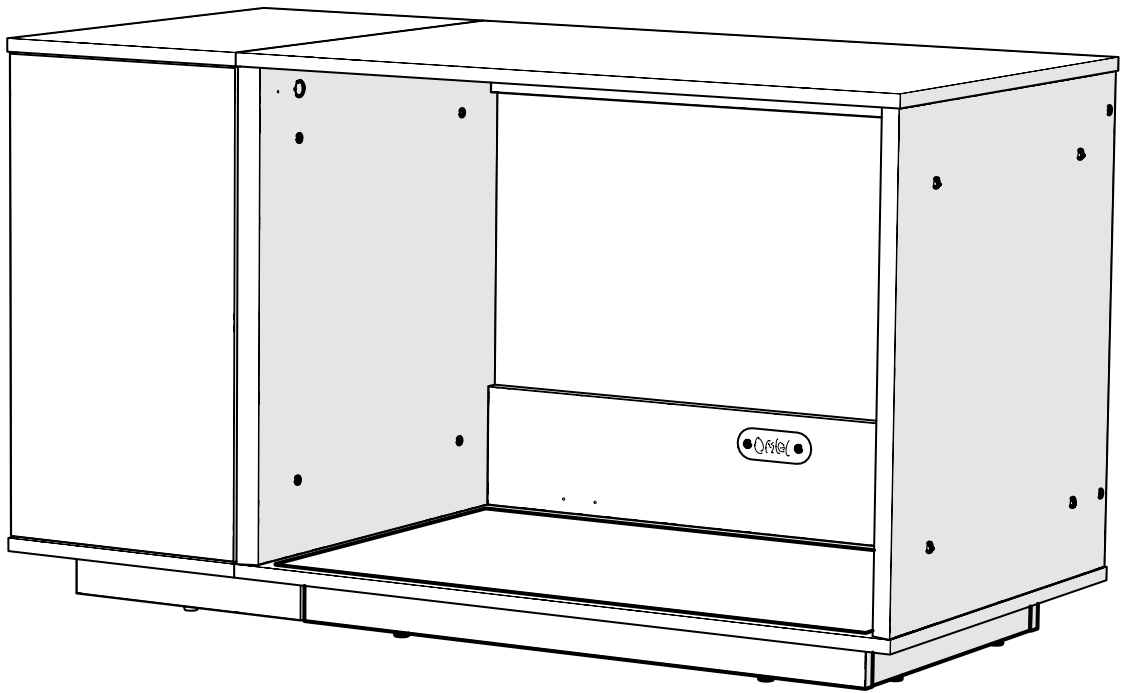

Magnetic Push Push Catch kit
800.0153
x1

Sprung Clip on Hinge
800.0127
x2

076.0007: Fido Nook Wardrobe 30

065.0060: Wardrobe Fastener Pack

076.0008: Fido Nook Wardrobe 36

065.0060: Wardrobe Fastener Pack

1

Fido 24 065.0045
Fido 30 065.0045
Fido 36 065.0045
x2