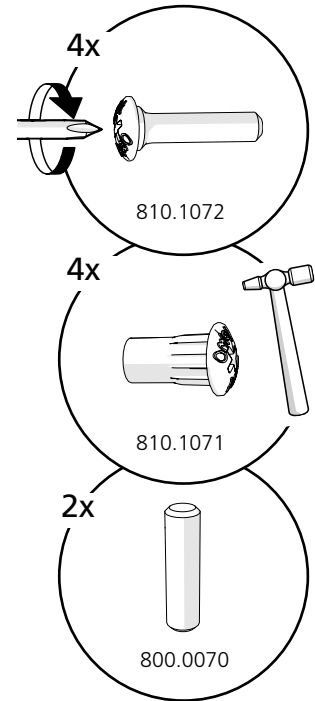

11

Timber Panel Left Side
Fido Nook 24 076.1002
Fido Nook 30 076.1011
Fido Nook 36 076.1020
x1