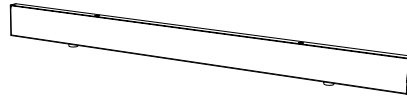

076.0004: Fido / Milo Nook 36 Box A

Plinth Short
Assembly
076.0085
x2

076.0070: Fido / Milo Nook Fixings Pack

076.0005: Fido / Milo Nook 36 Box B